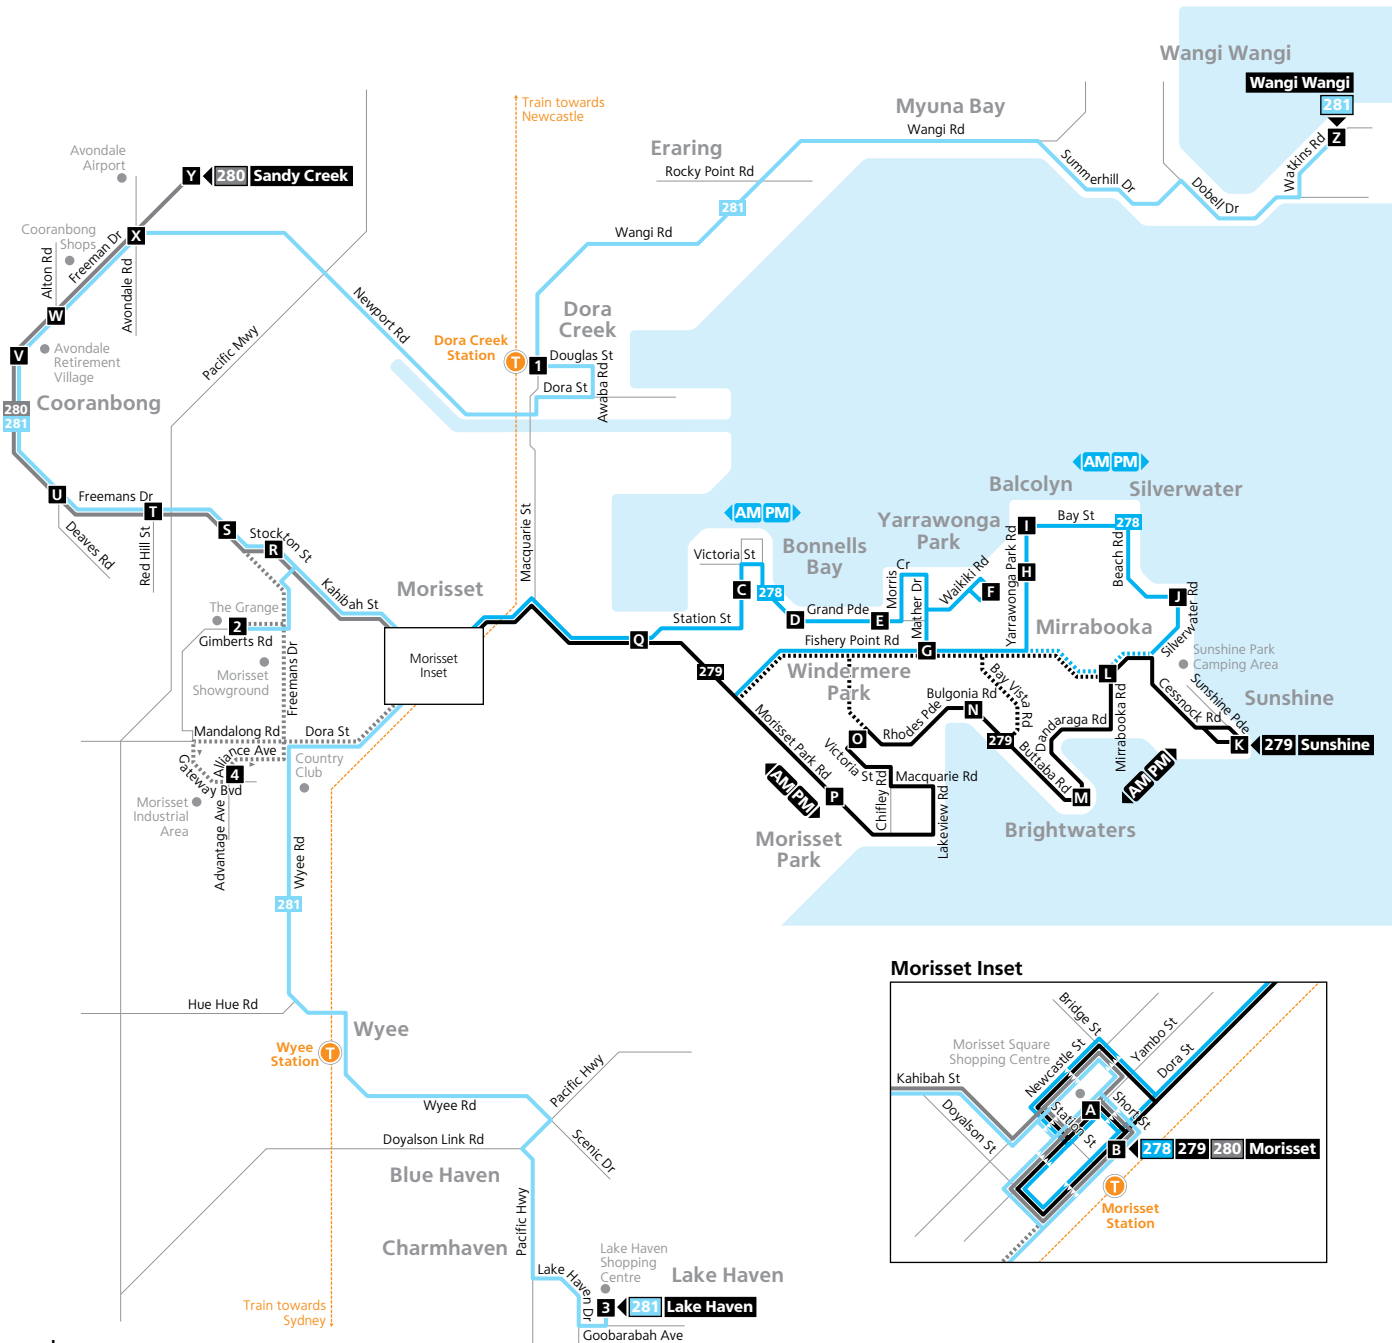

Routes 278, 279, 280, 281