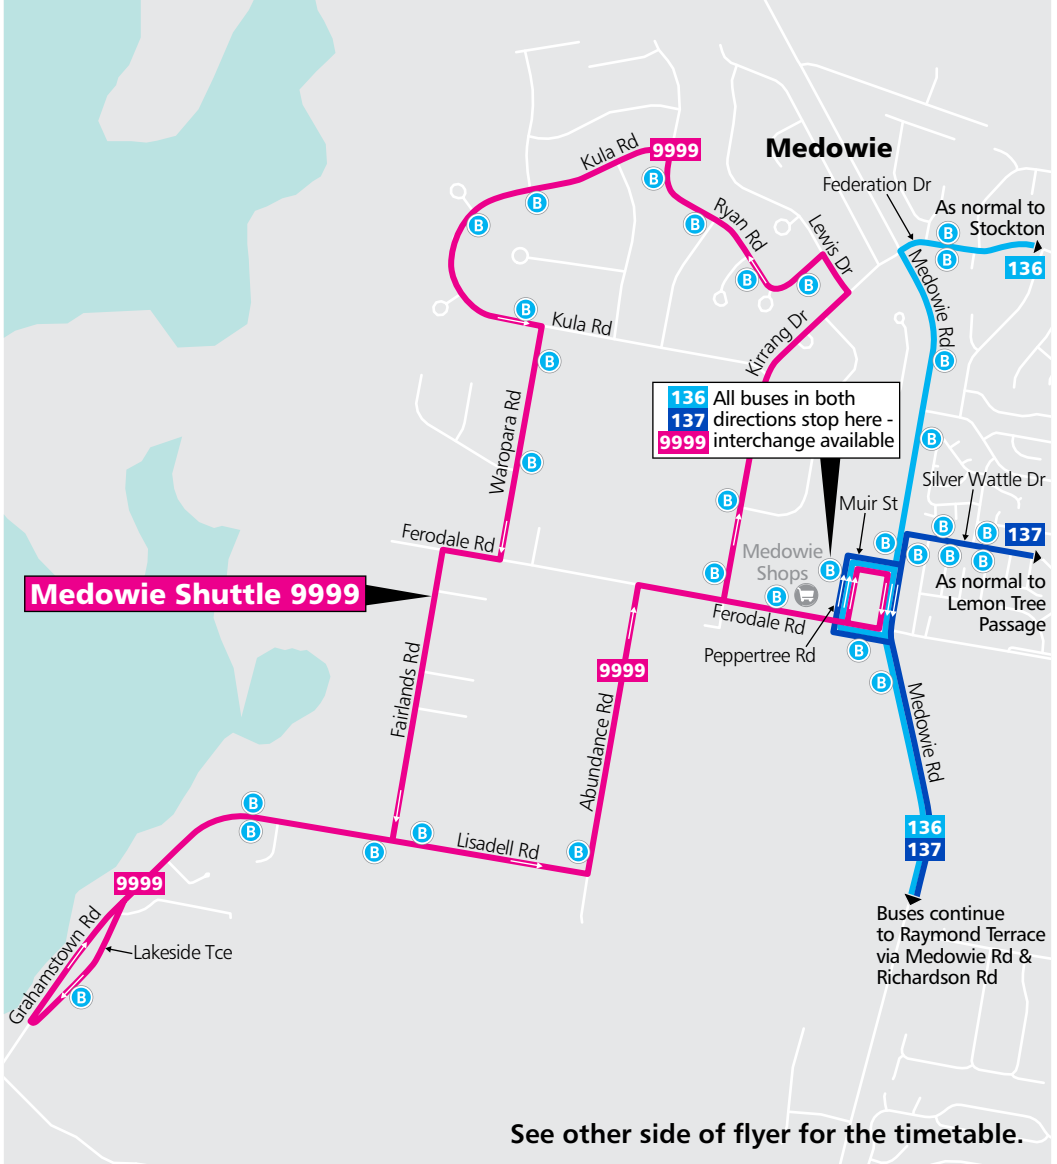

See other side of flyer for the timetable.

North

Legend

Bus route

Bus route number

Bus stop

Monday to Friday

Route Number	9999	9999	9999	9999	9999	9999	9999	9999
Peppertree Rd Medowie Shops	05:50	06:30	07:00	07:30	08:00	08:30	09:00	09:30
Warapora & Kula Rds	05:59	06:39	07:09	07:39	08:09	08:39	09:09	09:39
Lakeside Terrace, Medowie	06:04	06:44	07:14	07:44	08:14	08:44	09:14	09:44
Peppertree Rd Medowie Shops	06:10	06:50	07:20	07:50	08:20	08:50	09:20	09:50

Monday to Friday (cont...)

Route Number	9999	9999	9999	9999	9999	9999
Peppertree Rd Medowie Shops	18:00	18:30	19:00	19:30	20:00	20:35
Warapora & Kula Rds	18:09	18:39	19:09	19:39	20:09	20:44
Lakeside Terrace, Medowie	18:14	18:44	19:14	19:44	20:14	20:49
Peppertree Rd Medowie Shops	18:20	18:50	19:20	19:50	20:20	20:55

Saturday

Route Number	9999	9999	9999	9999	9999	9999	9999	9999
Peppertree Rd Medowie Shops	08:45	09:30	10:25	11:20	12:30	13:30	14:10	15:00
Warapora & Kula Rds	08:54	09:39	10:34	11:29	12:39	13:39	14:19	15:09
Lakeside Terrace, Medowie	08:59	09:44	10:39	11:34	12:44	13:44	14:24	15:14
Peppertree Rd Medowie Shops	09:05	09:50	10:45	11:40	12:50	13:50	14:30	15:20

Saturday (cont...)

Route Number	9999	9999	9999	9999	9999
Peppertree Rd Medowie Shops	15:40	16:00	17:00	17:40	18:00
Warapora & Kula Rds	15:49	16:09	17:09	17:49	18:09
Lakeside Terrace, Medowie	15:54	16:14	17:14	17:54	18:14
Peppertree Rd Medowie Shops	16:00	16:20	17:20	18:00	18:20