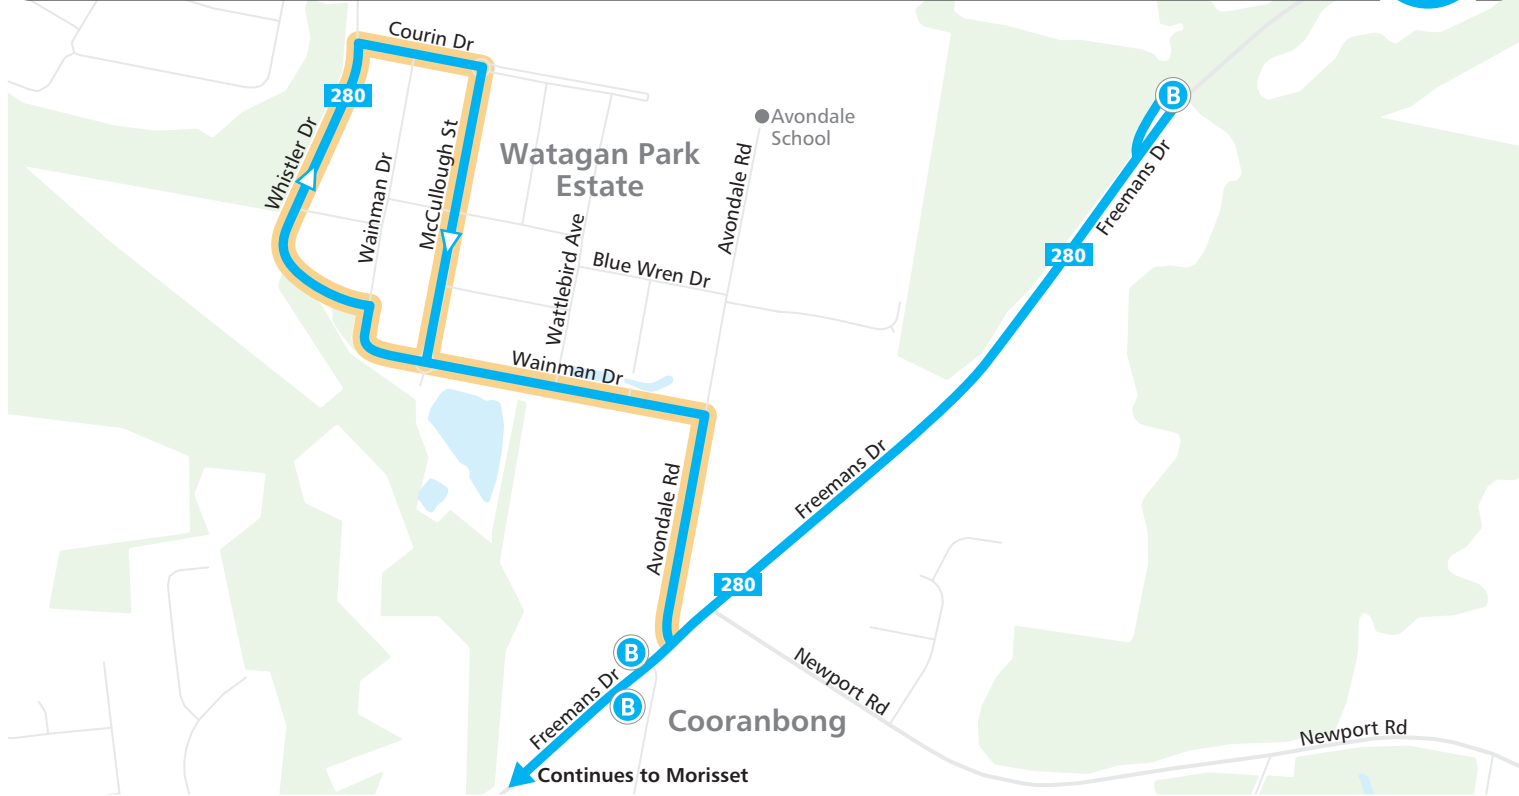

Route change from 23 August 2020 - Cooranbong

Legend  North

 Bus route - existing

 Bus route - new

 280 Bus route number

 B Bus stop