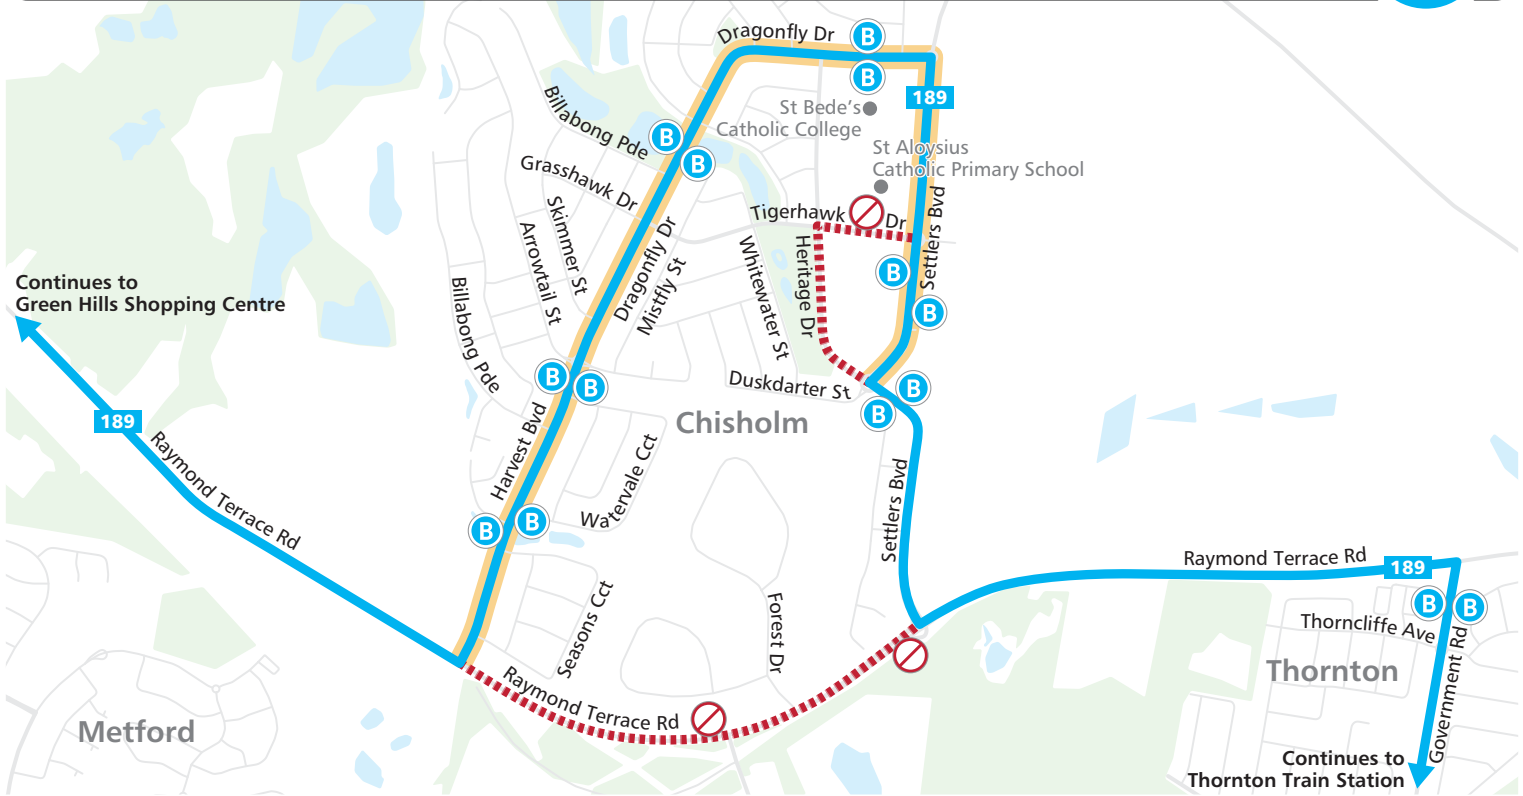

Route change from 23 August 2020 - Chisholm

Legend North

Bus route - existing

Bus route - not in service

Bus stop - open

Bus route - new

Bus route number

Bus stop - not in service