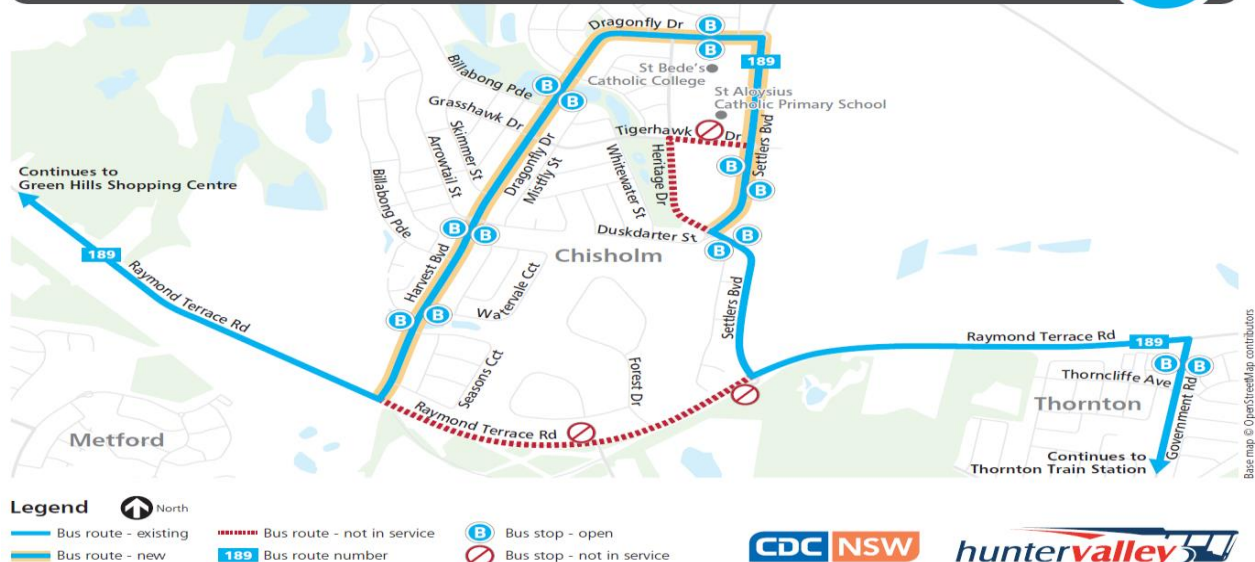

## Commencing 23 August 2020

Route	Service changes
136	Changes to departure times
189	Additional Weekday trips New weekend trips Extension at Chisholm

### Route change from 23 August 2020 - Chisholm

For service information and timetables, please visit [transportsw.gov.au](http://transportsw.gov.au) or call 131500