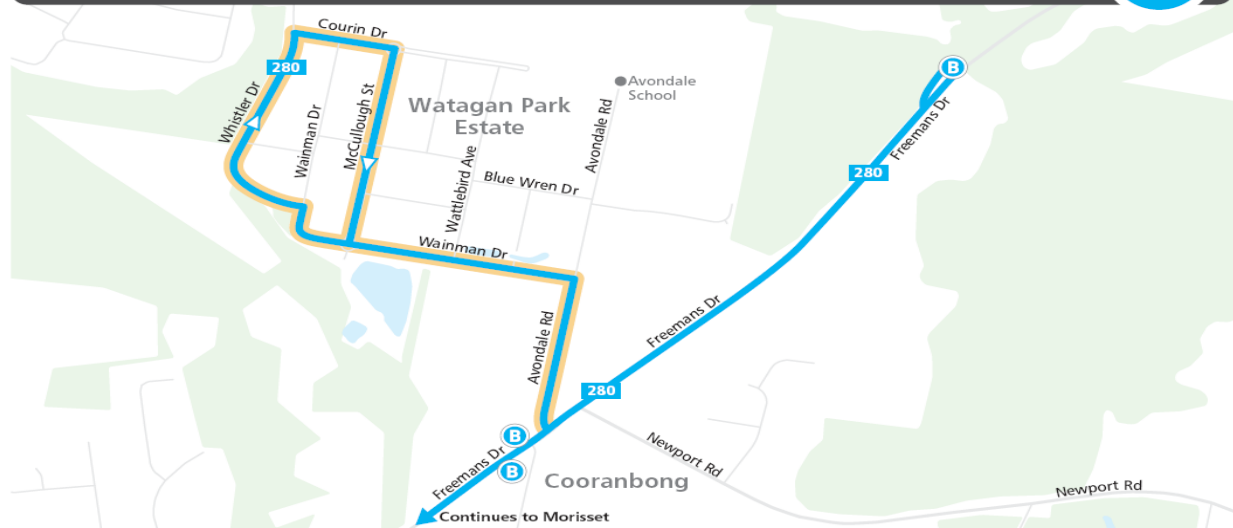

Service changes

Commencing 23 August 2020

Route	Service changes
280	Additional Weekday and Saturday trips New Sunday trips Extension at Watagans Estate

Route change from 23 August 2020 - Cooranbong

Legend  North
 Bus route - existing  280 Bus route number
 Bus route - new  B Bus stop

For service information and timetables, please visit transportsw.gov.au or call 131500

Visit transportsw.info