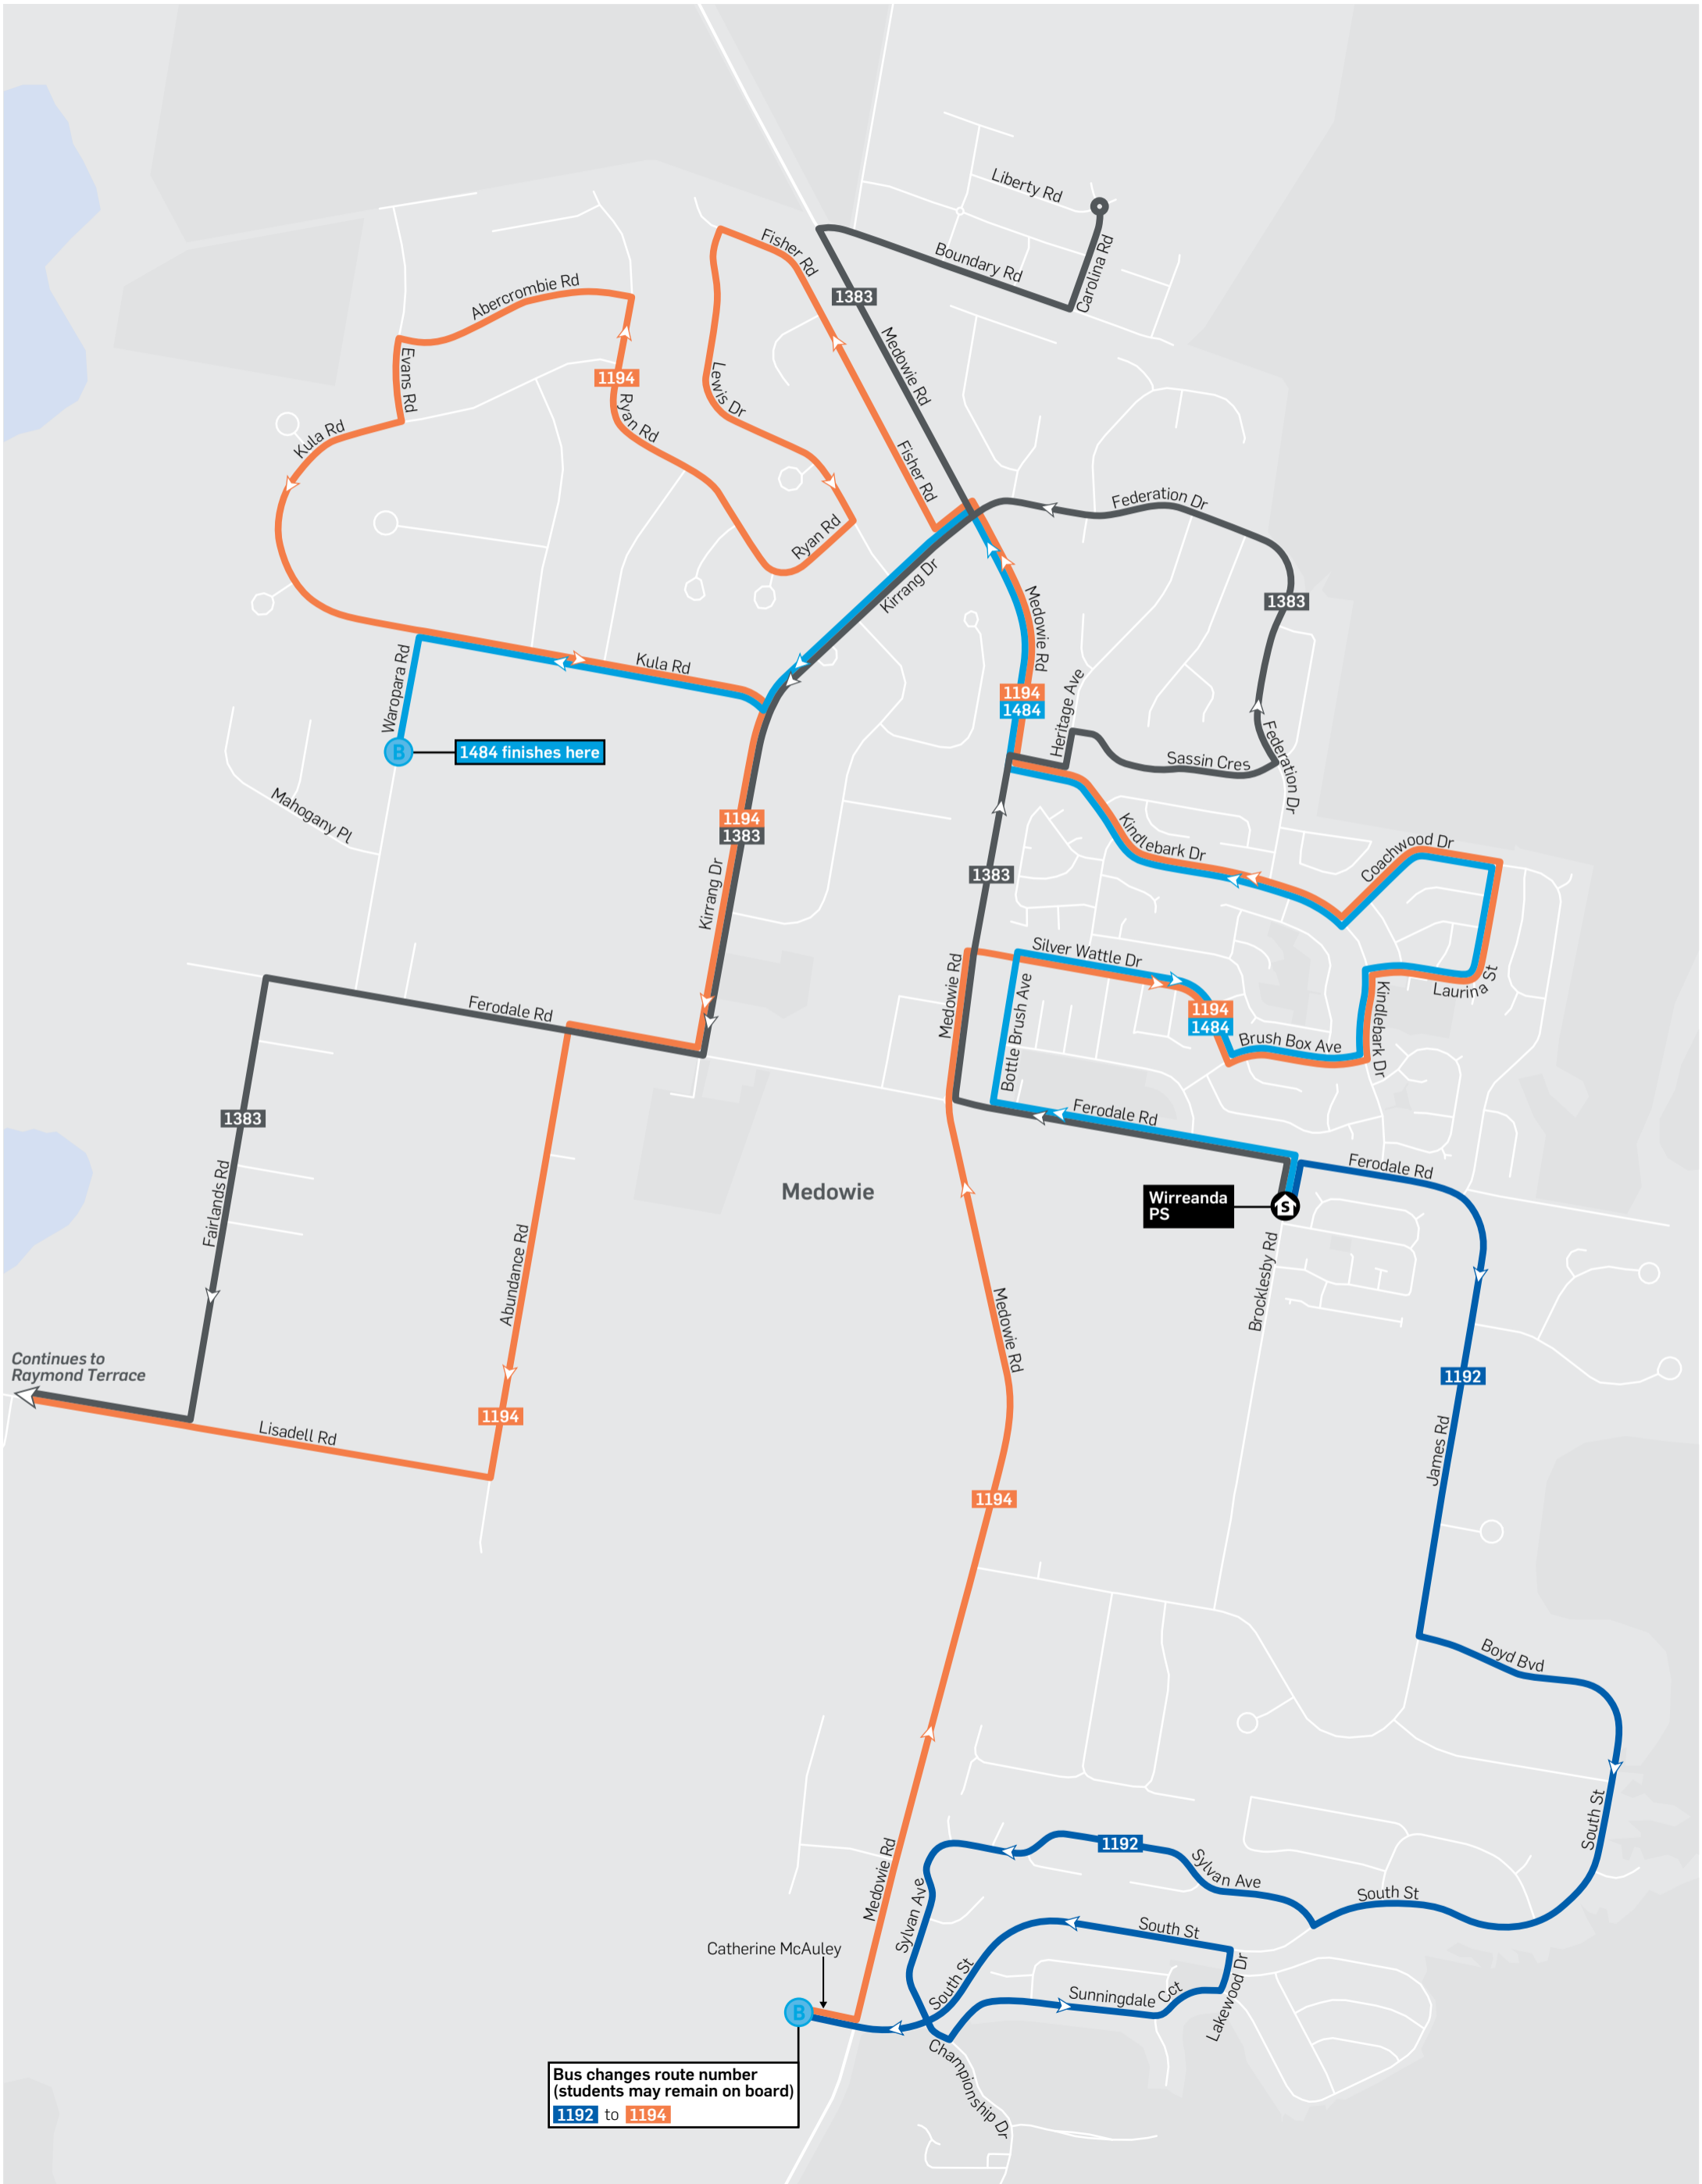

School bus services: Wirreanda PS

Afternoon (PM)
Effective 29 January 2021

T 131 500
transportnsw.info

Key

- Bus route
- 1192 Route number
- Direction of travel
- B Finish
- S School

TG20657 | base map © OpenStreetMap contributors