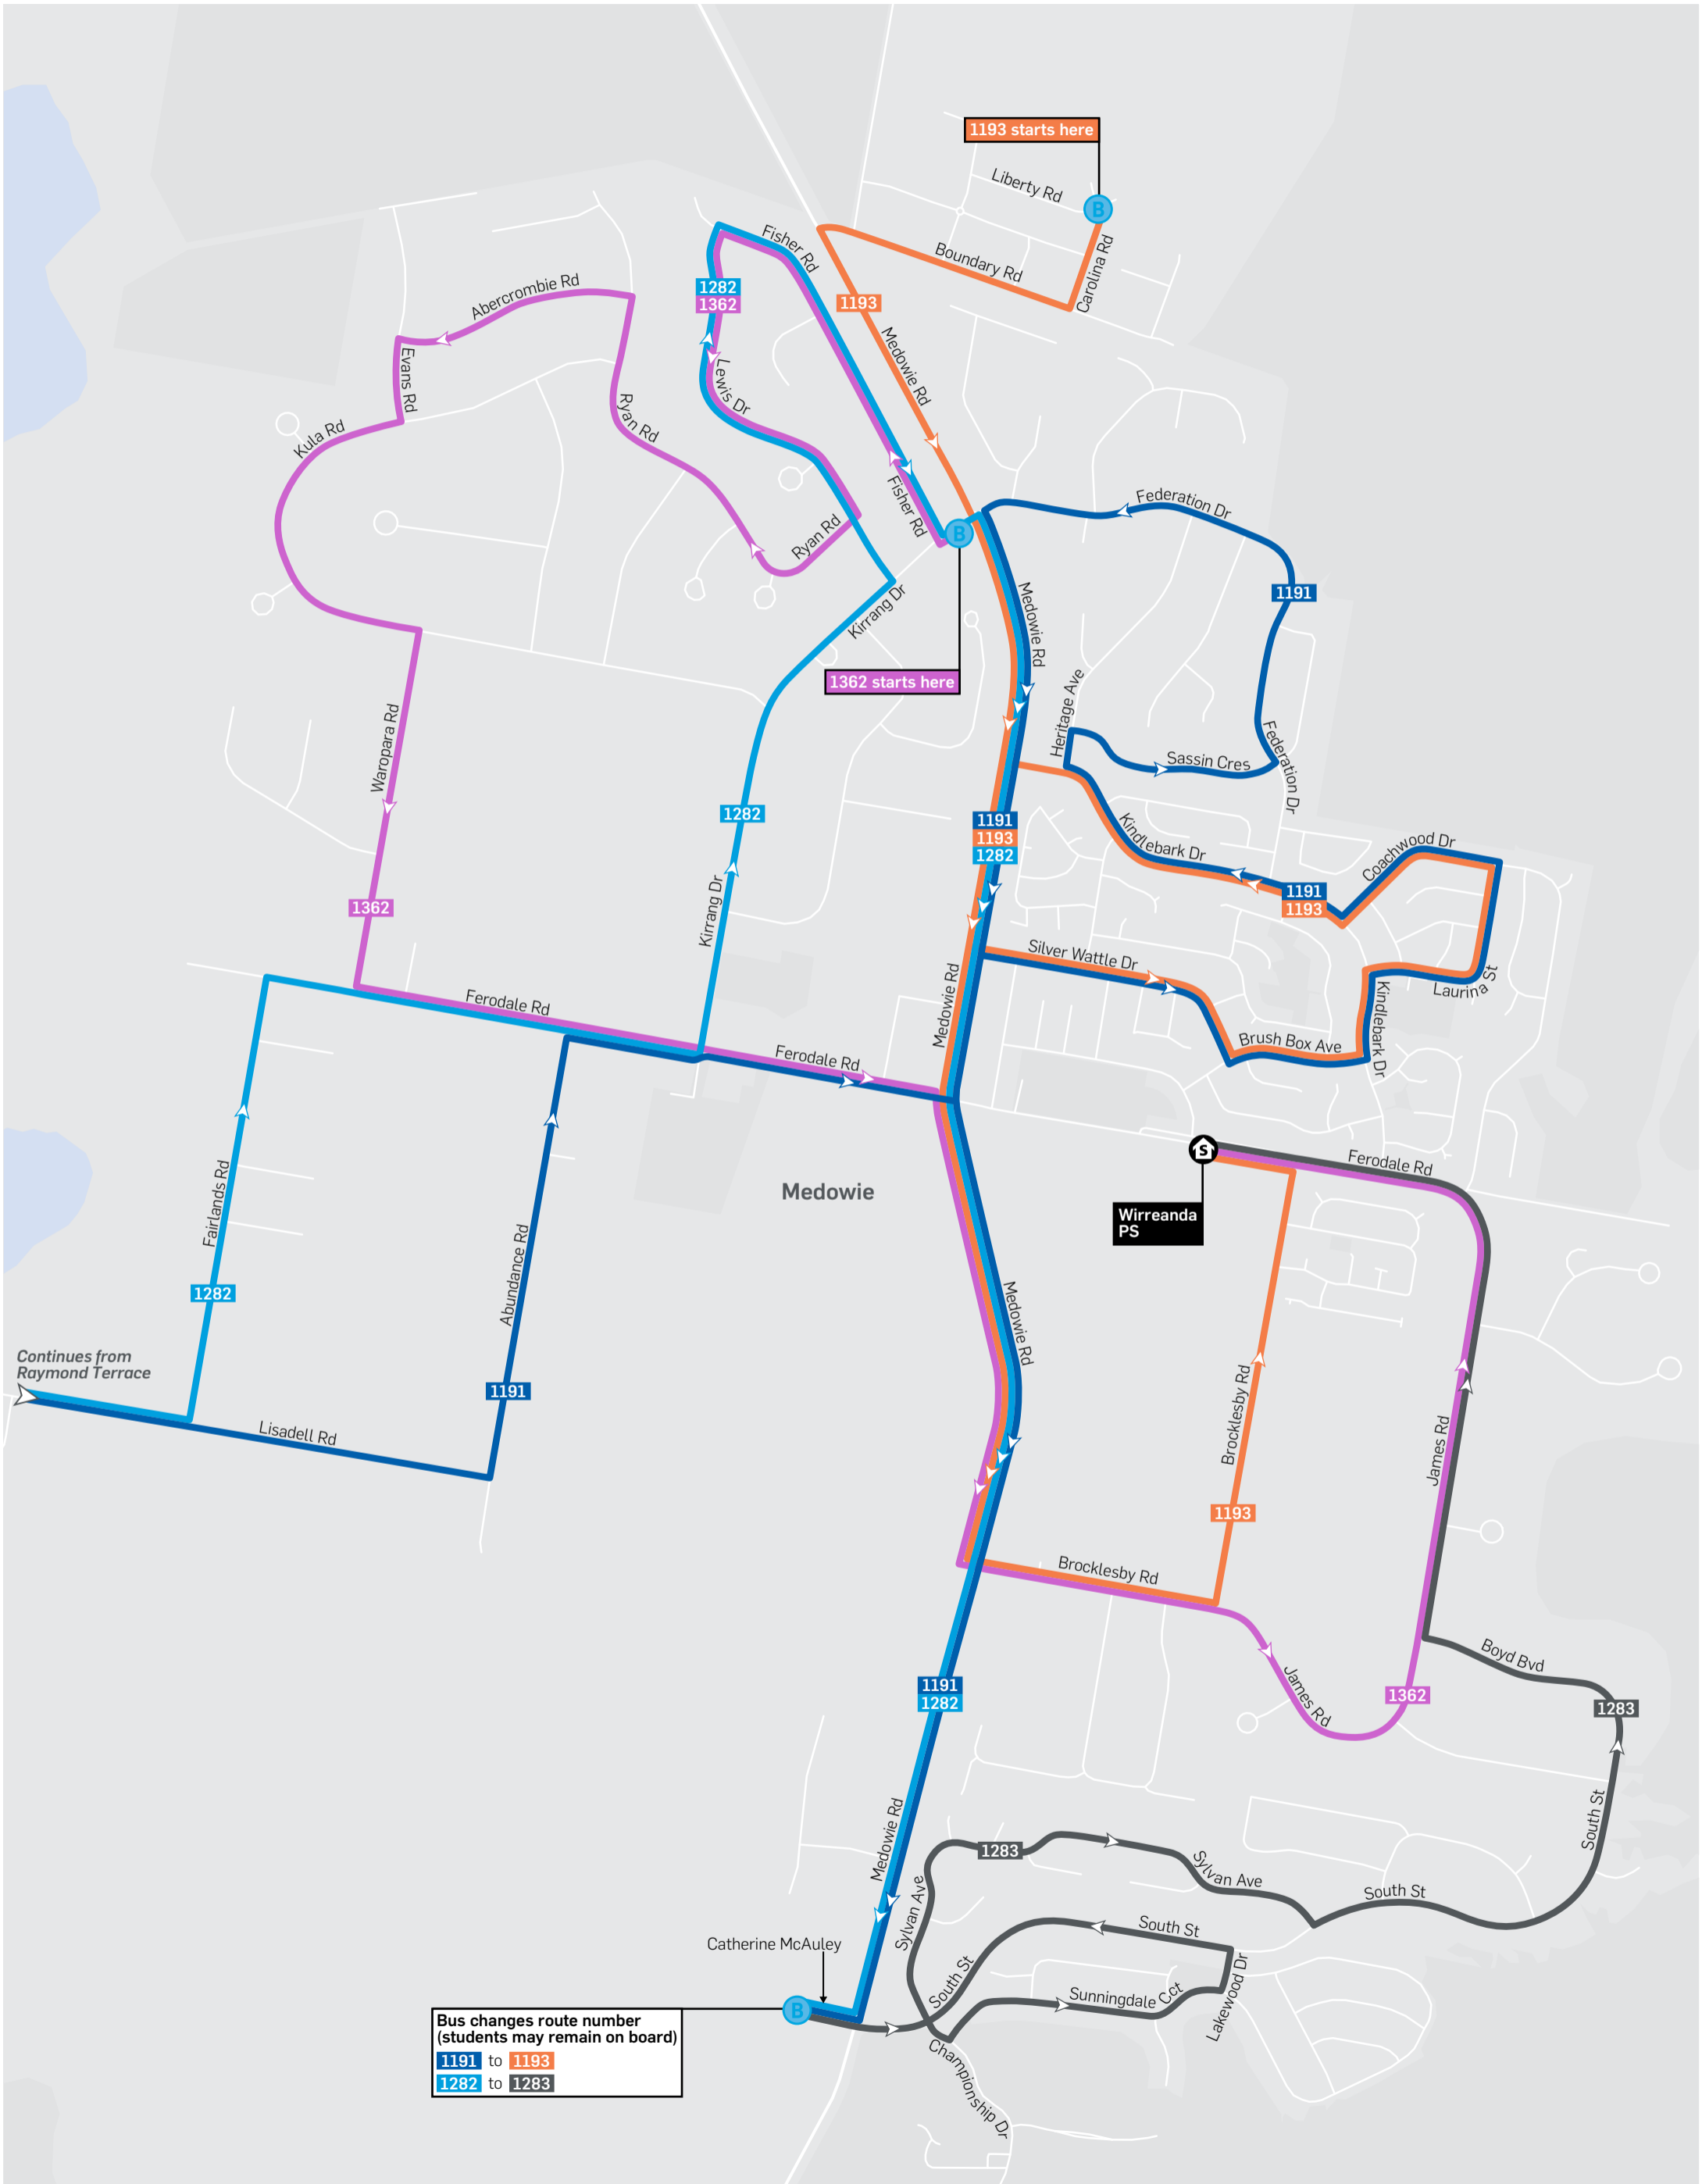

School bus services: Wirreanda PS

Morning (AM)
Effective 29 January 2021

T 131 500
transportnsw.info

Bus changes route number
(students may remain on board)
1191 to 1193
1282 to 1283

Key
— Bus route 1191 Route number > Direction of travel B Start S School

TG20657 | base map © OpenStreetMap contributors