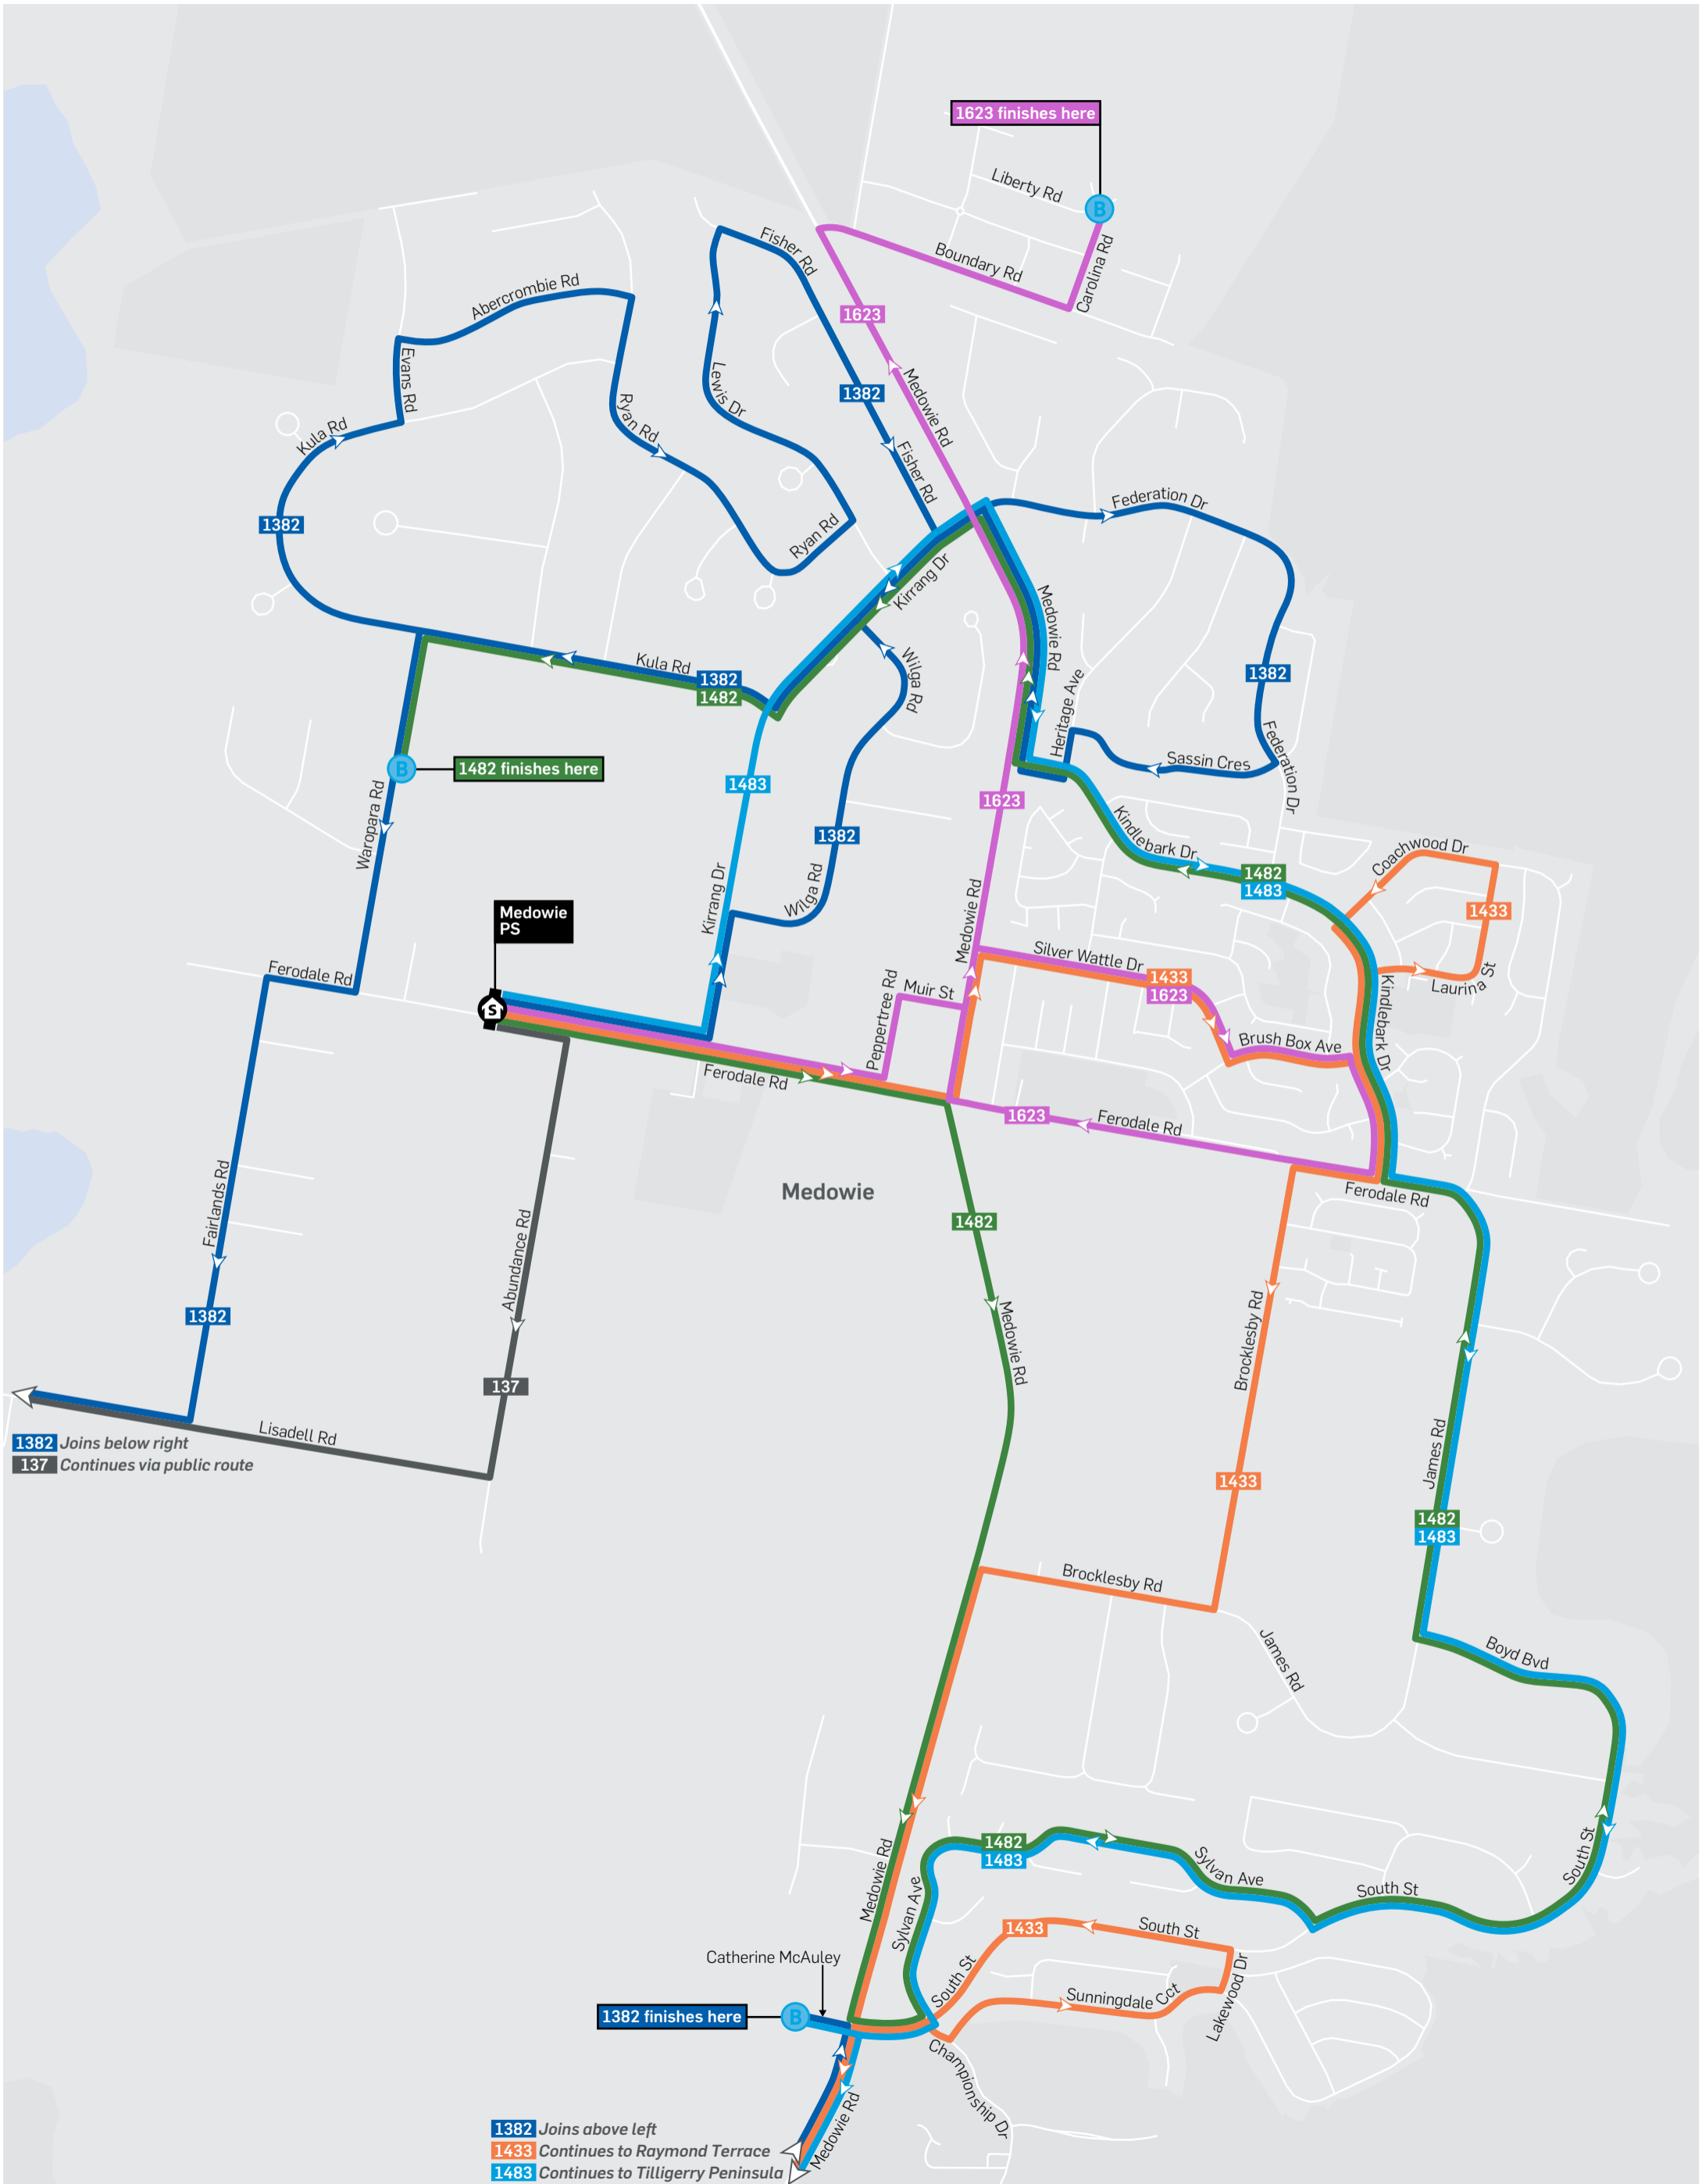

School bus services: Medowie PS

Afternoon (PM)
Effective 29 January 2021

T 131 500
transportnsw.info

1382 Joins below right
137 Continues via public route

1382 Joins above left
1433 Continues to Raymond Terrace
1483 Continues to Tilligerry Peninsula

Key

- Bus route
- 1382 Route number
- Direction of travel
- B Finish
- S School

TG20657 | base map © OpenStreetMap contributors