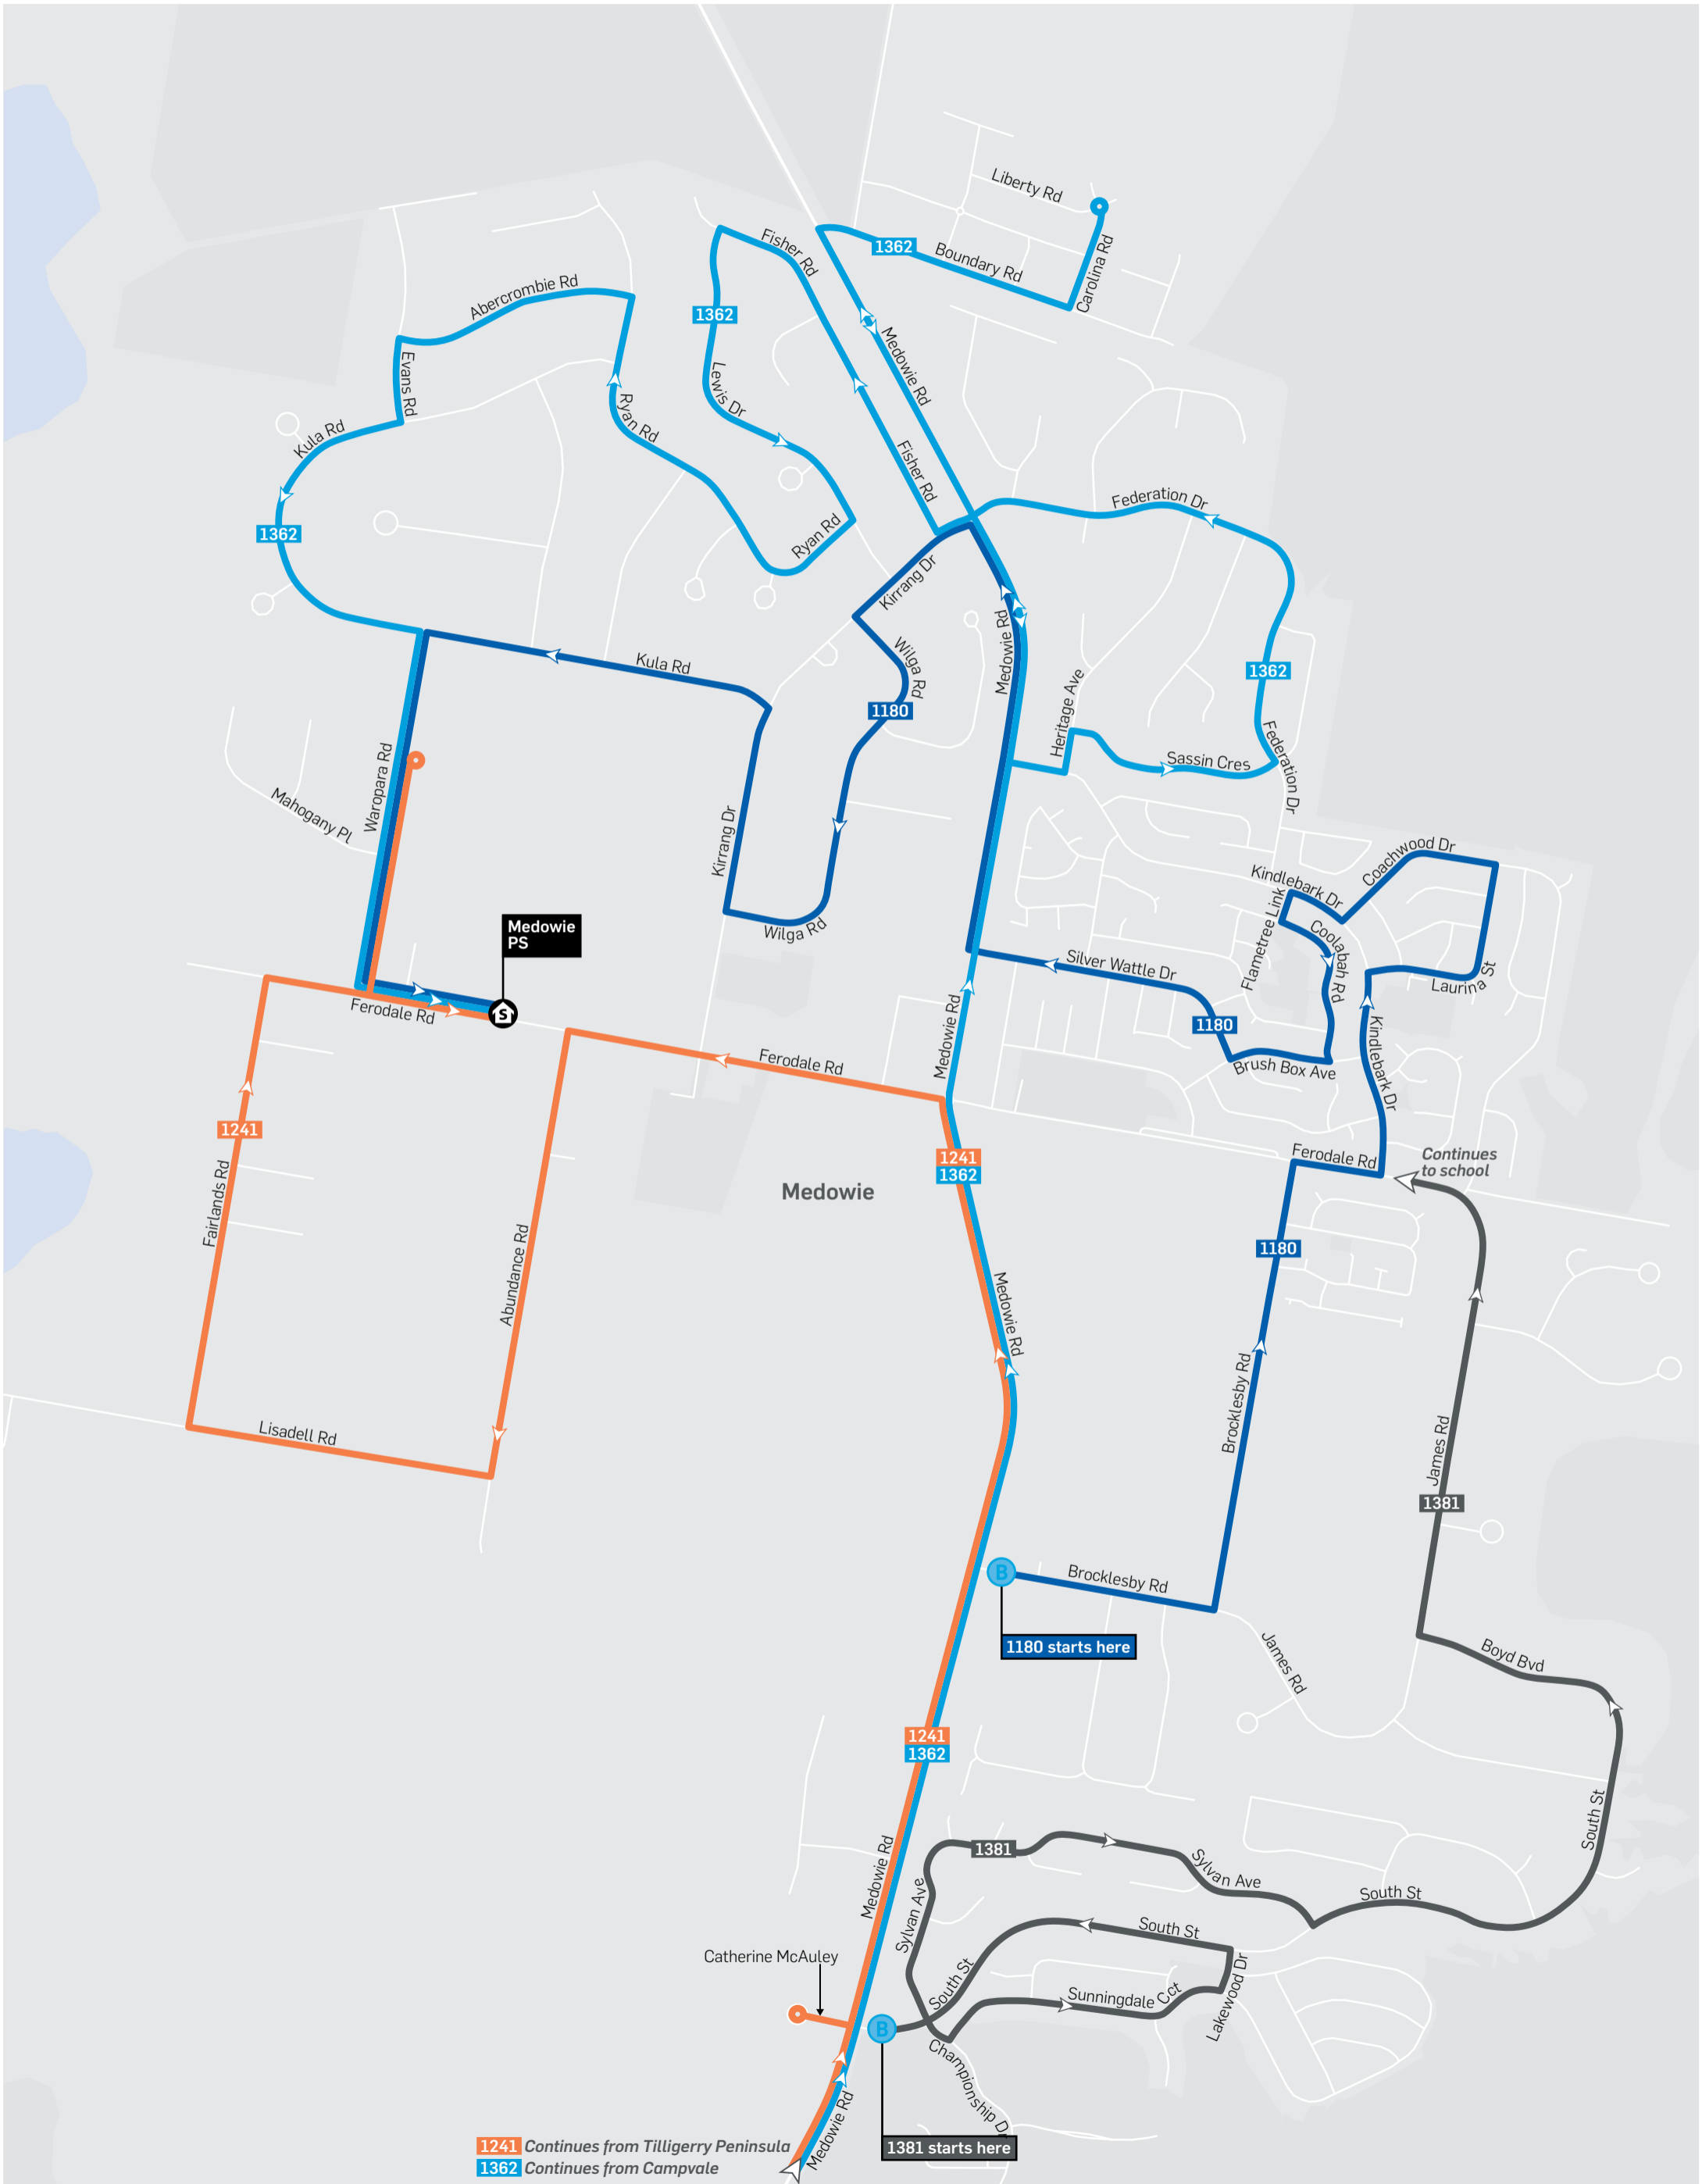

# School bus services: Medowie PS

Morning (AM)  
Effective 29 January 2021

T 131 500  
transportnsw.info

1241 Continues from Tilligerry Peninsula  
1362 Continues from Campvale

1180 starts here

1381 starts here

**Key**  
— Bus route    1180 Route number    > Direction of travel    B Start    S School

TG20657 | base map © OpenStreetMap contributors