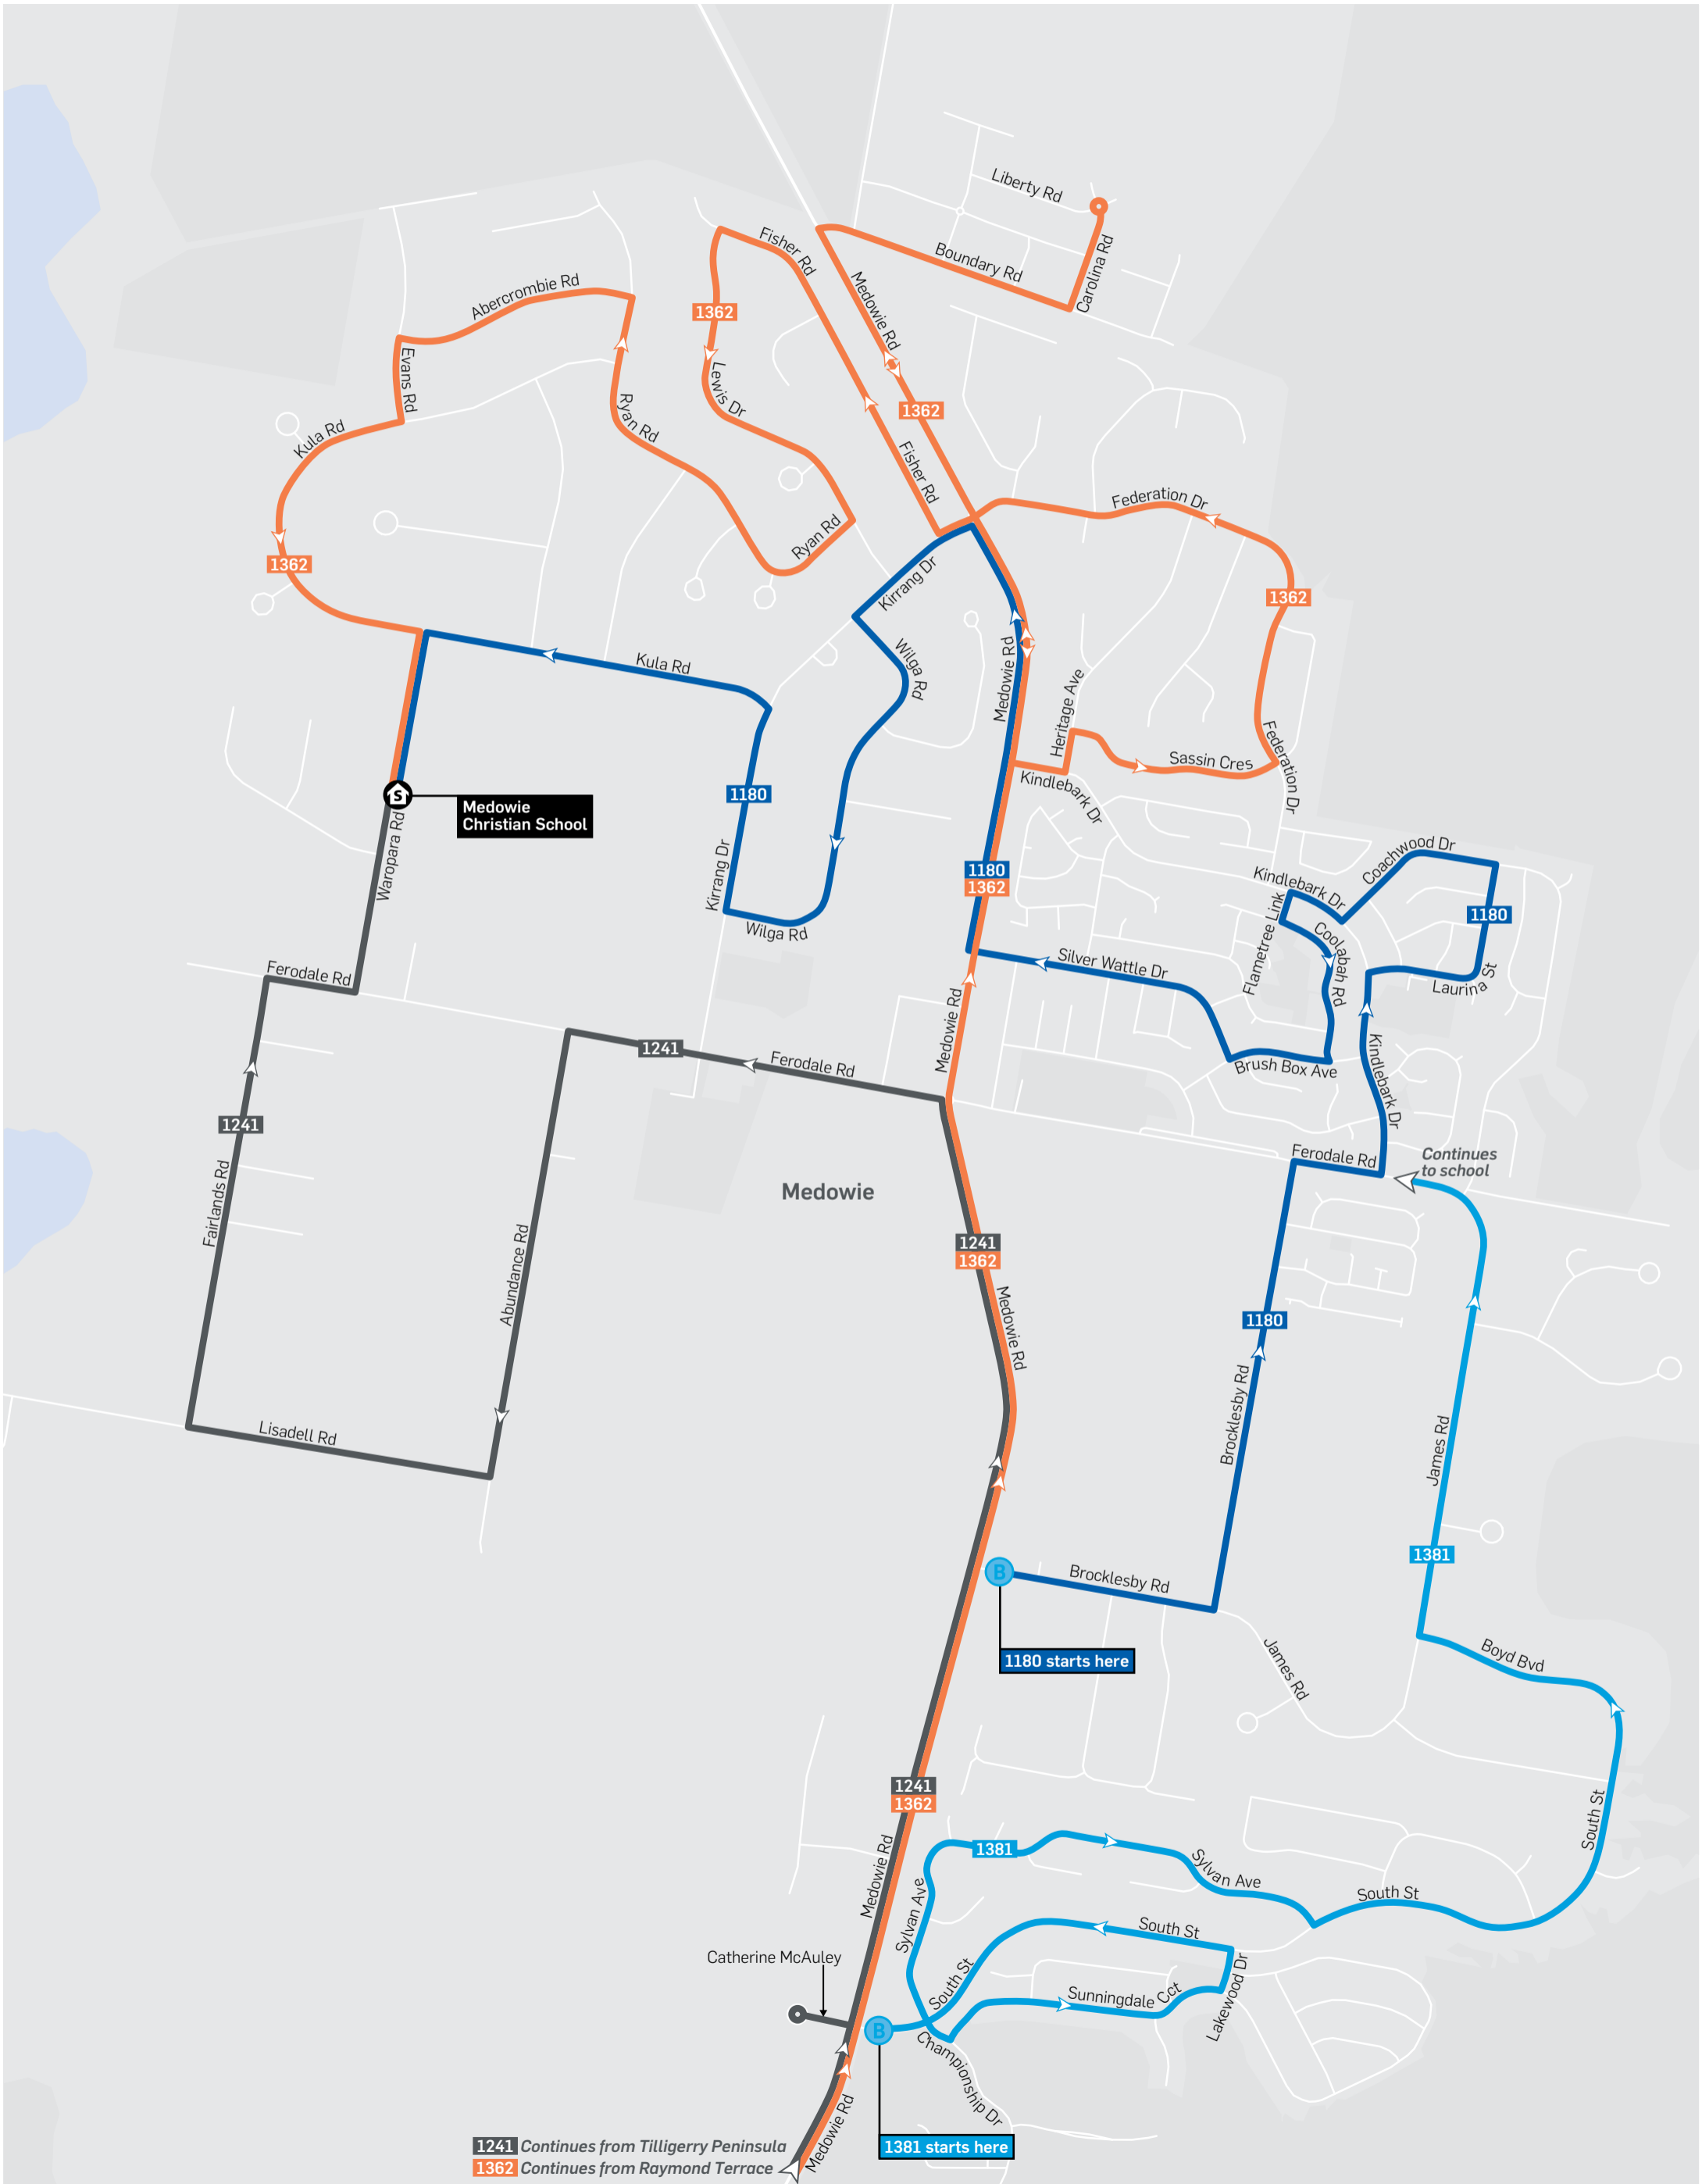

# School bus services: Medowie Christian School

Morning (AM)  
Effective 29 January 2021

T 131 500  
transportnsw.info

**Key**  
— Bus route    1180 Route number    > Direction of travel    B Start    S School

TG20657 | base map © OpenStreetMap contributors