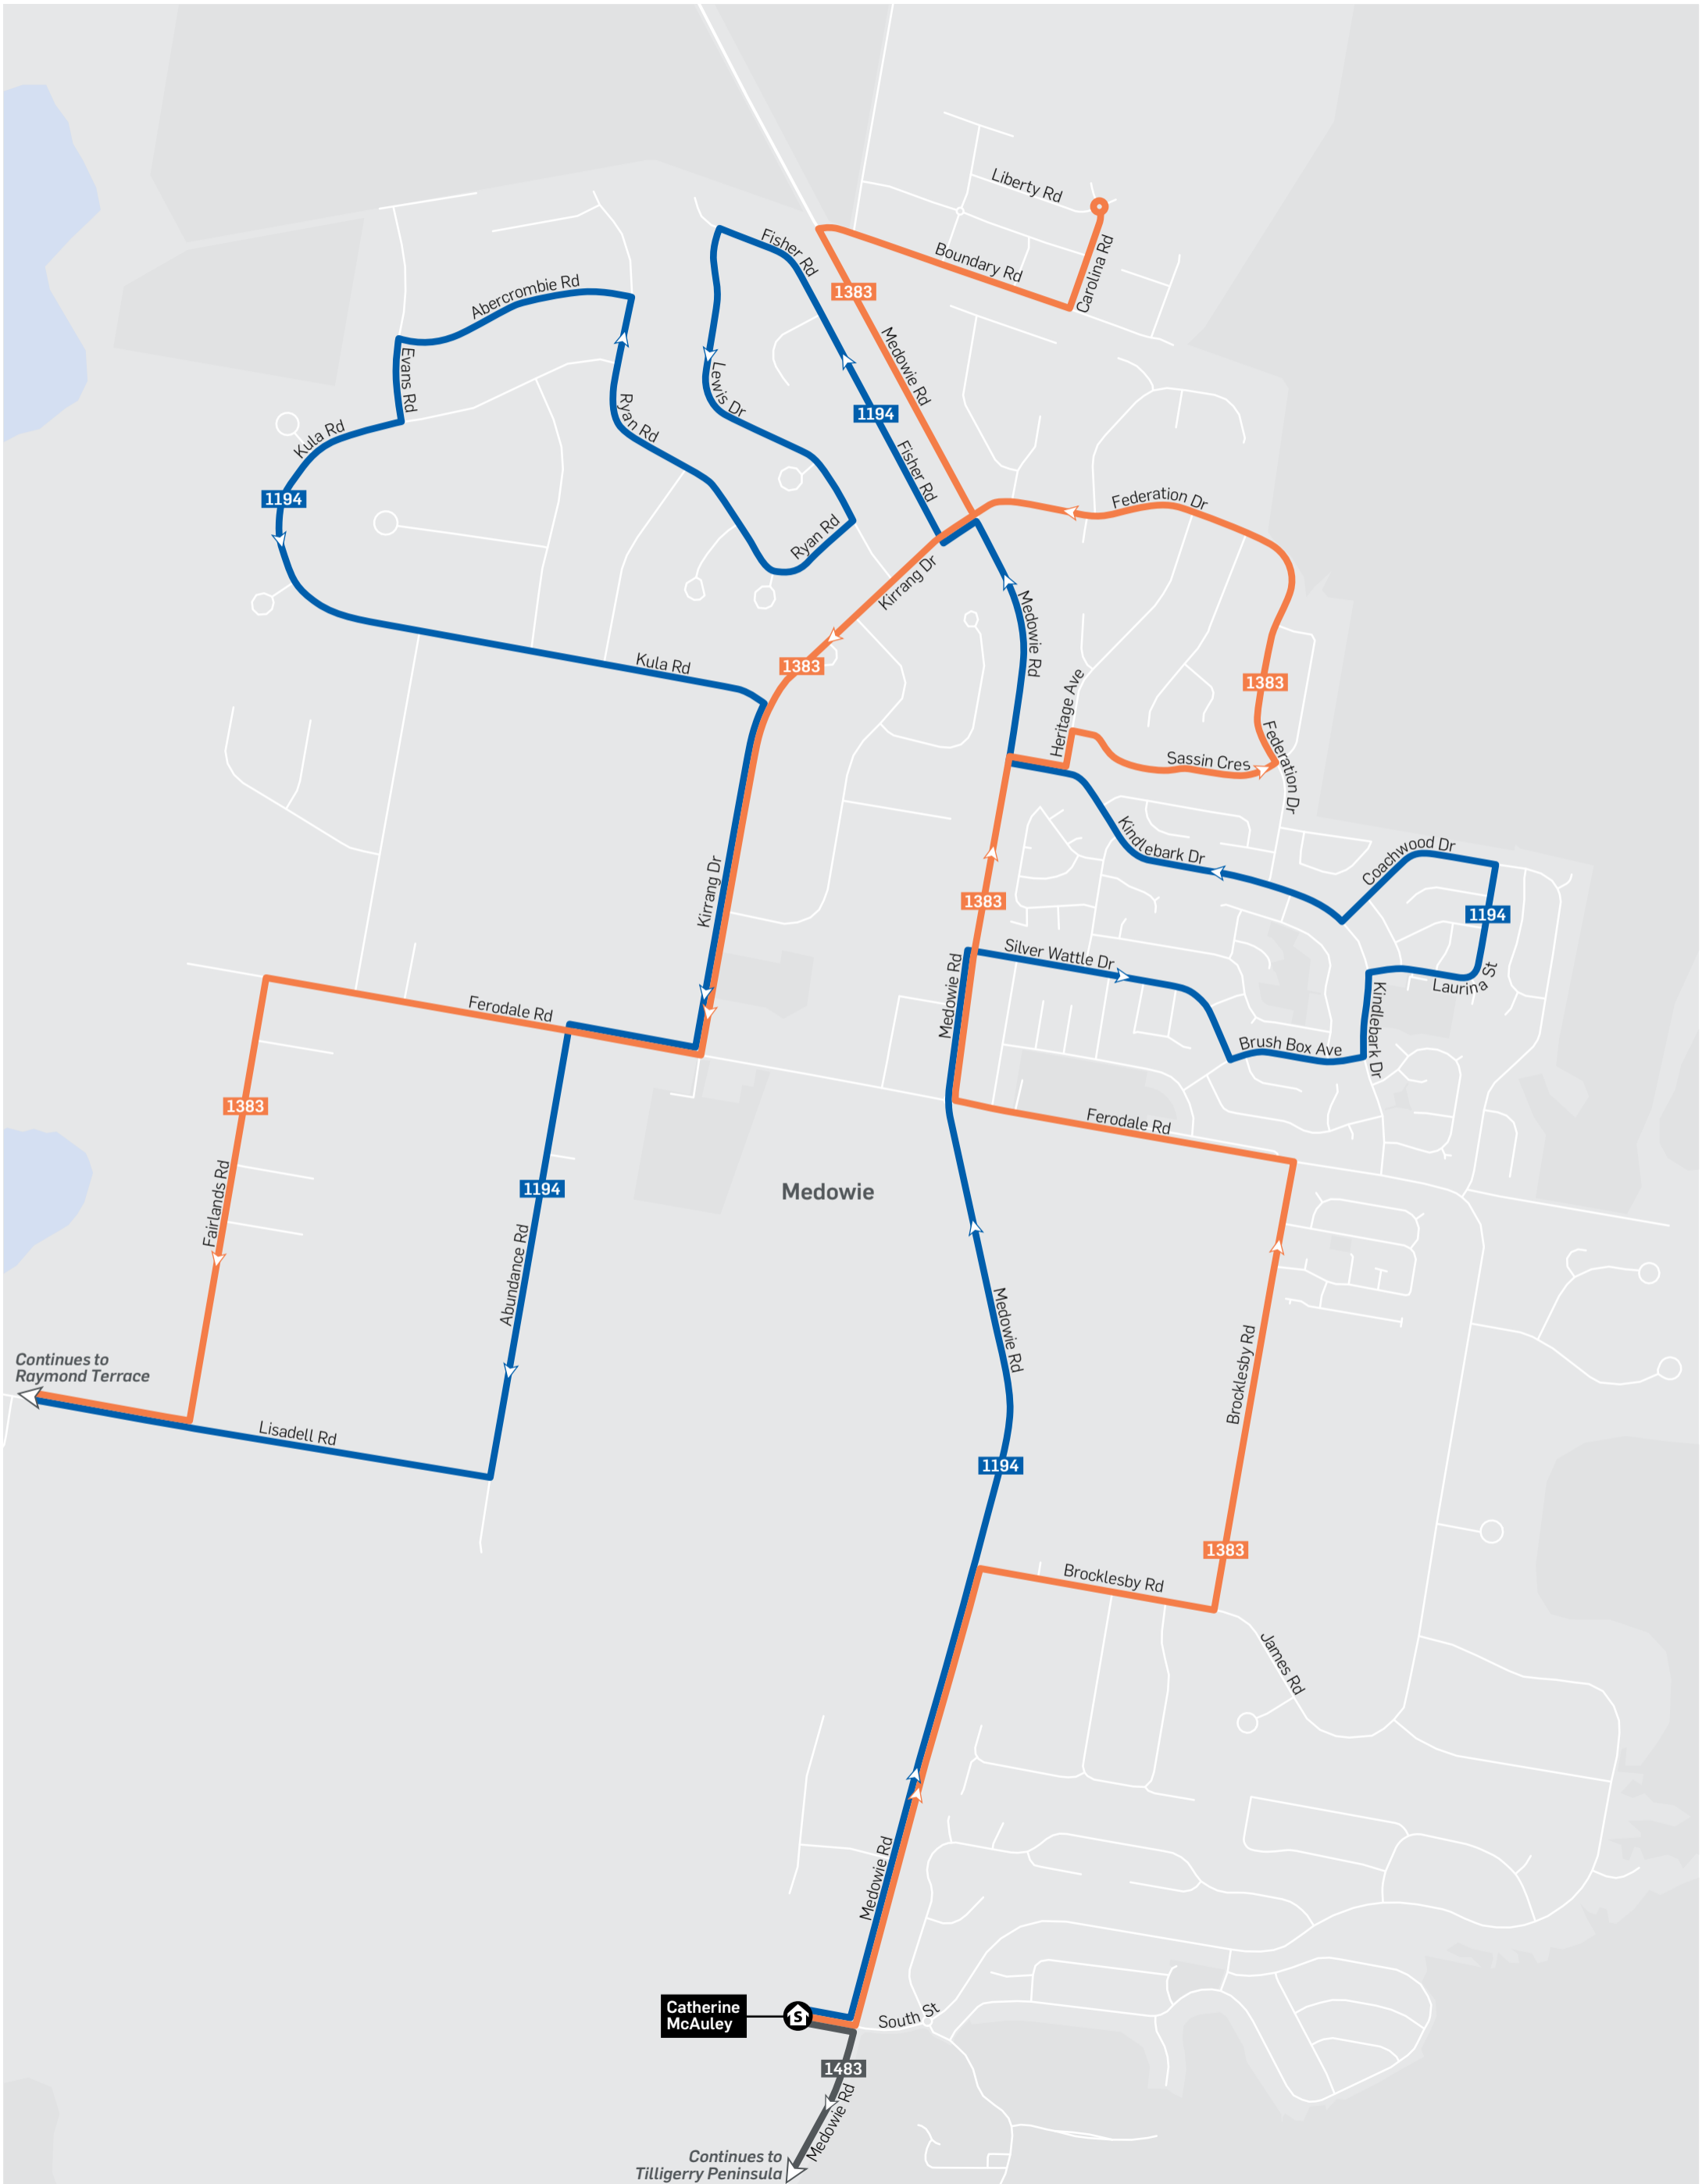

School bus services: Catherine McAuley

Afternoon (PM)
Effective 29 January 2021

T 131 500
transportnsw.info

Key
— Bus route 1194 Route number > Direction of travel School icon

TG20657 | base map © OpenStreetMap contributors