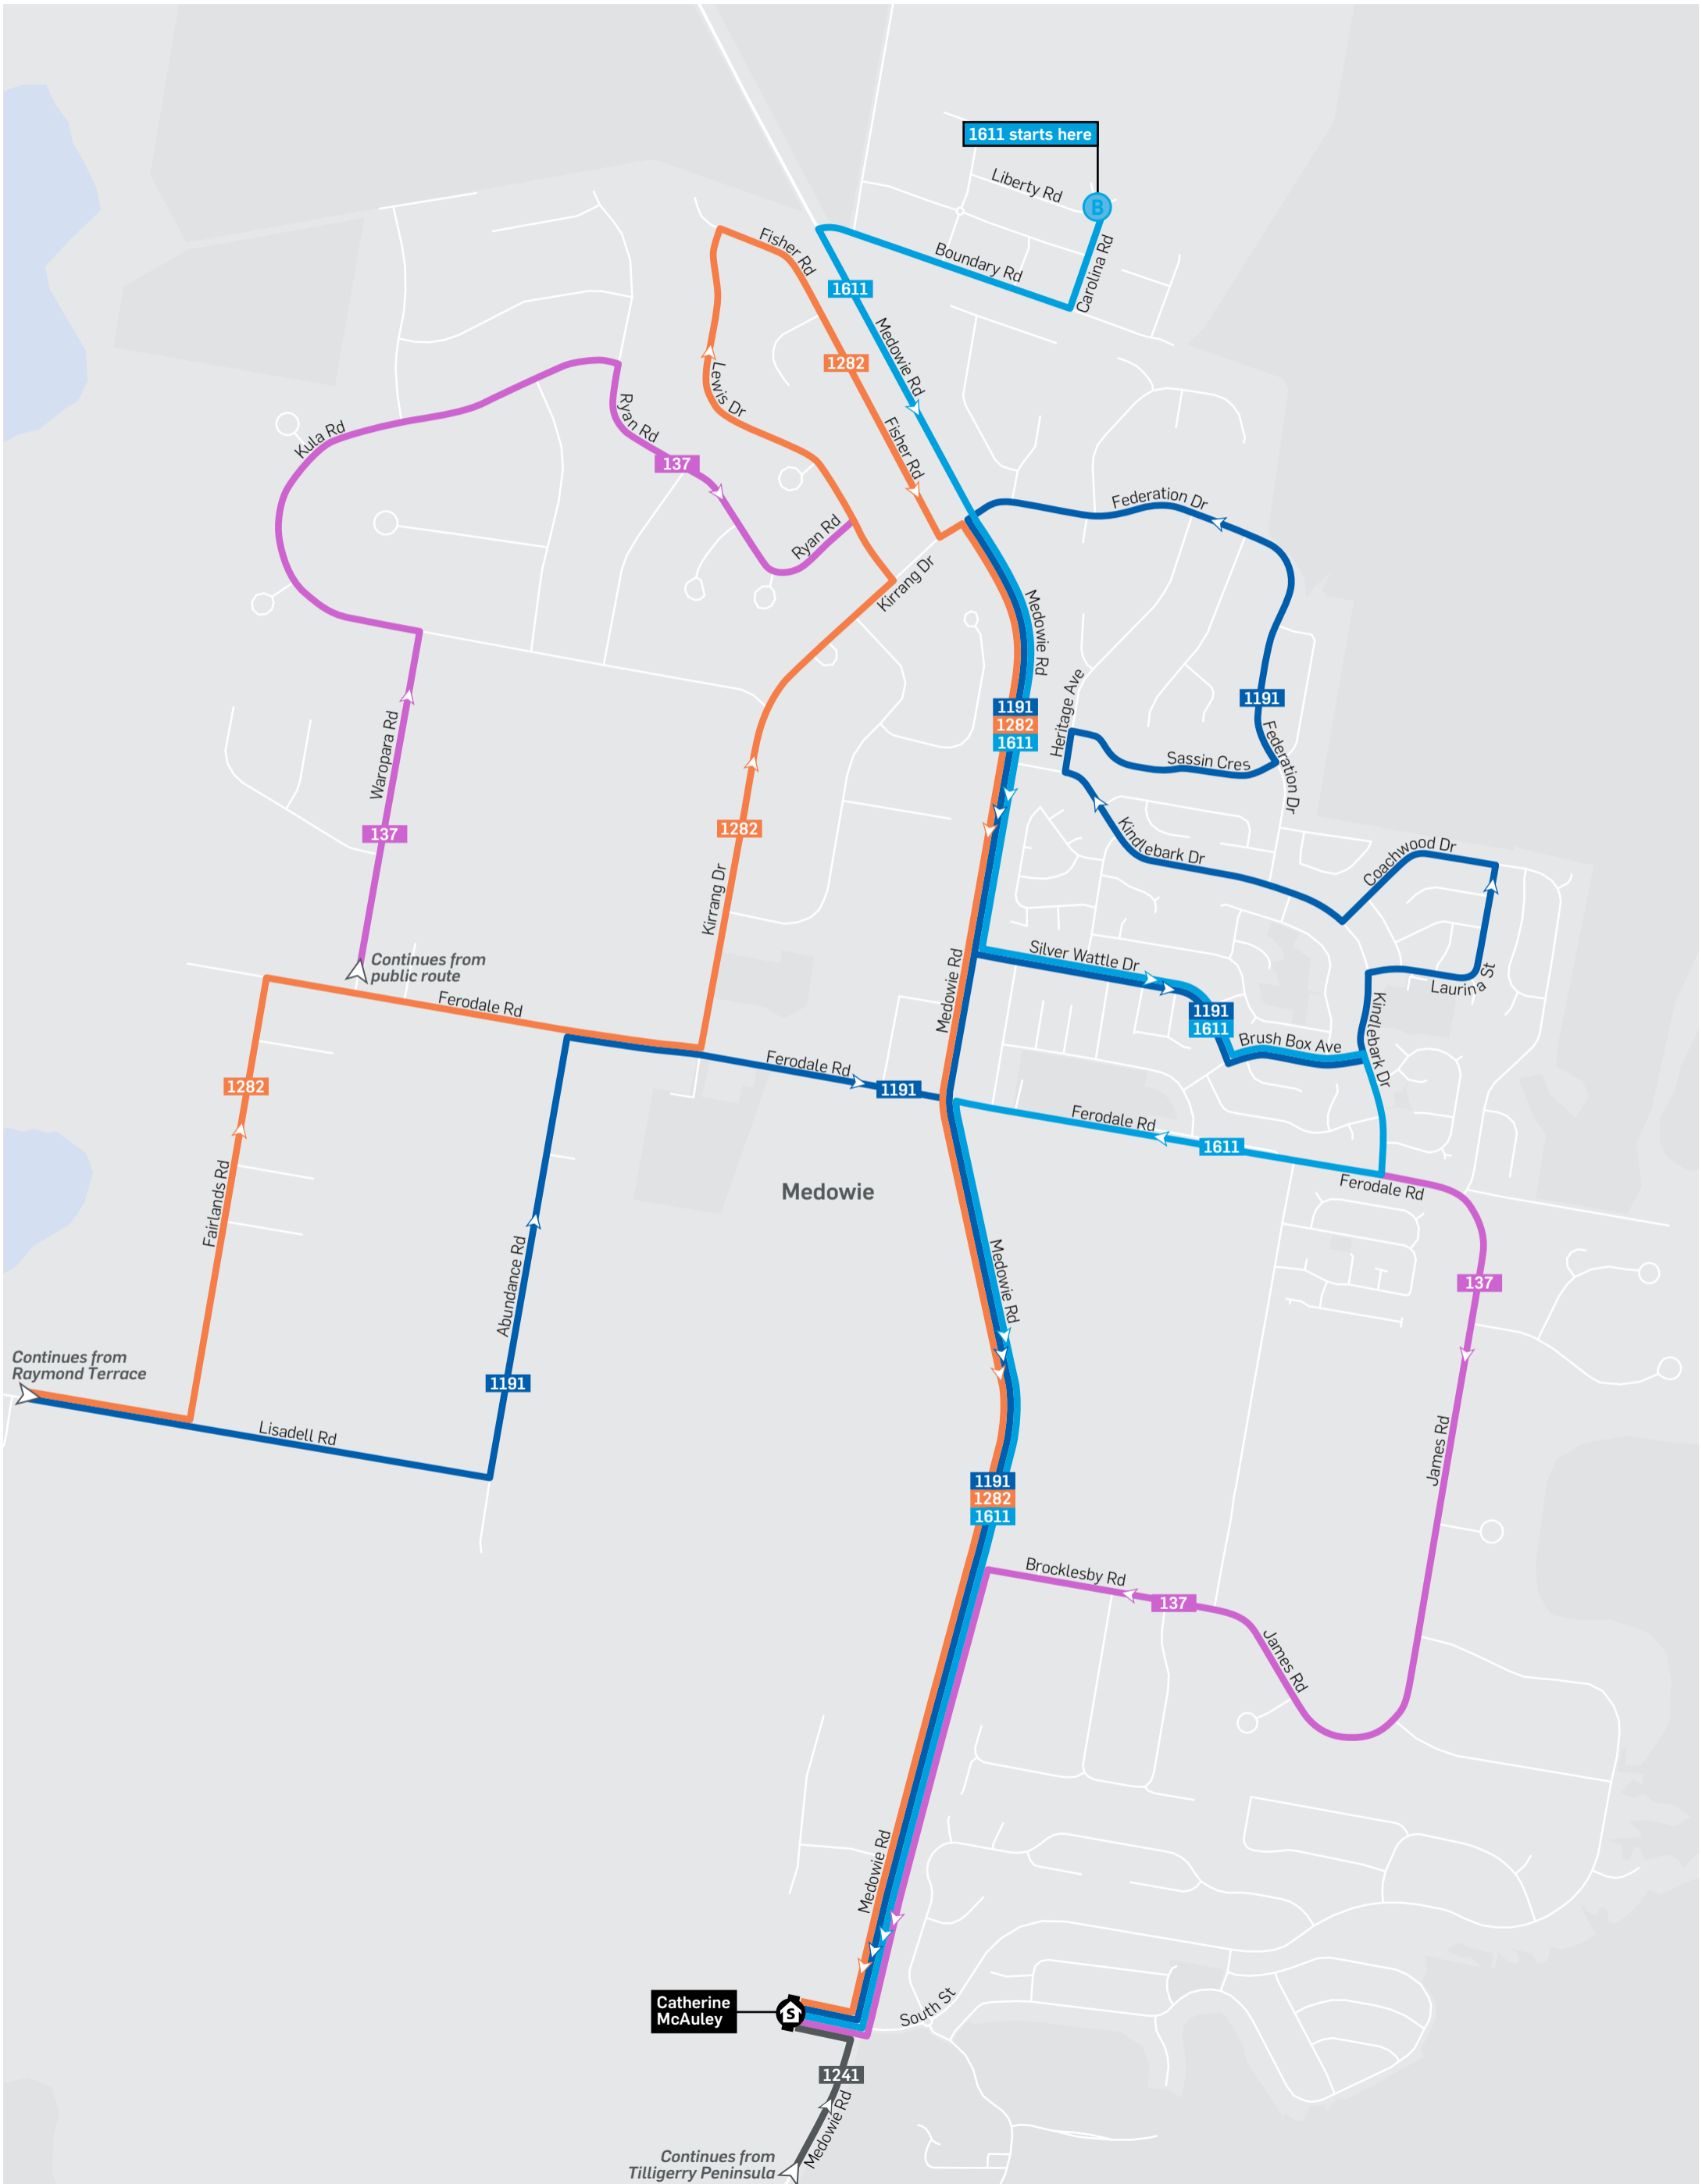

School bus services: Catherine McAuley

Morning (AM)
Effective 29 January 2021

T 131 500
transportnsw.info

Key
— Bus route 1191 Route number > Direction of travel B Start S School

TG20657 | base map © OpenStreetMap contributors