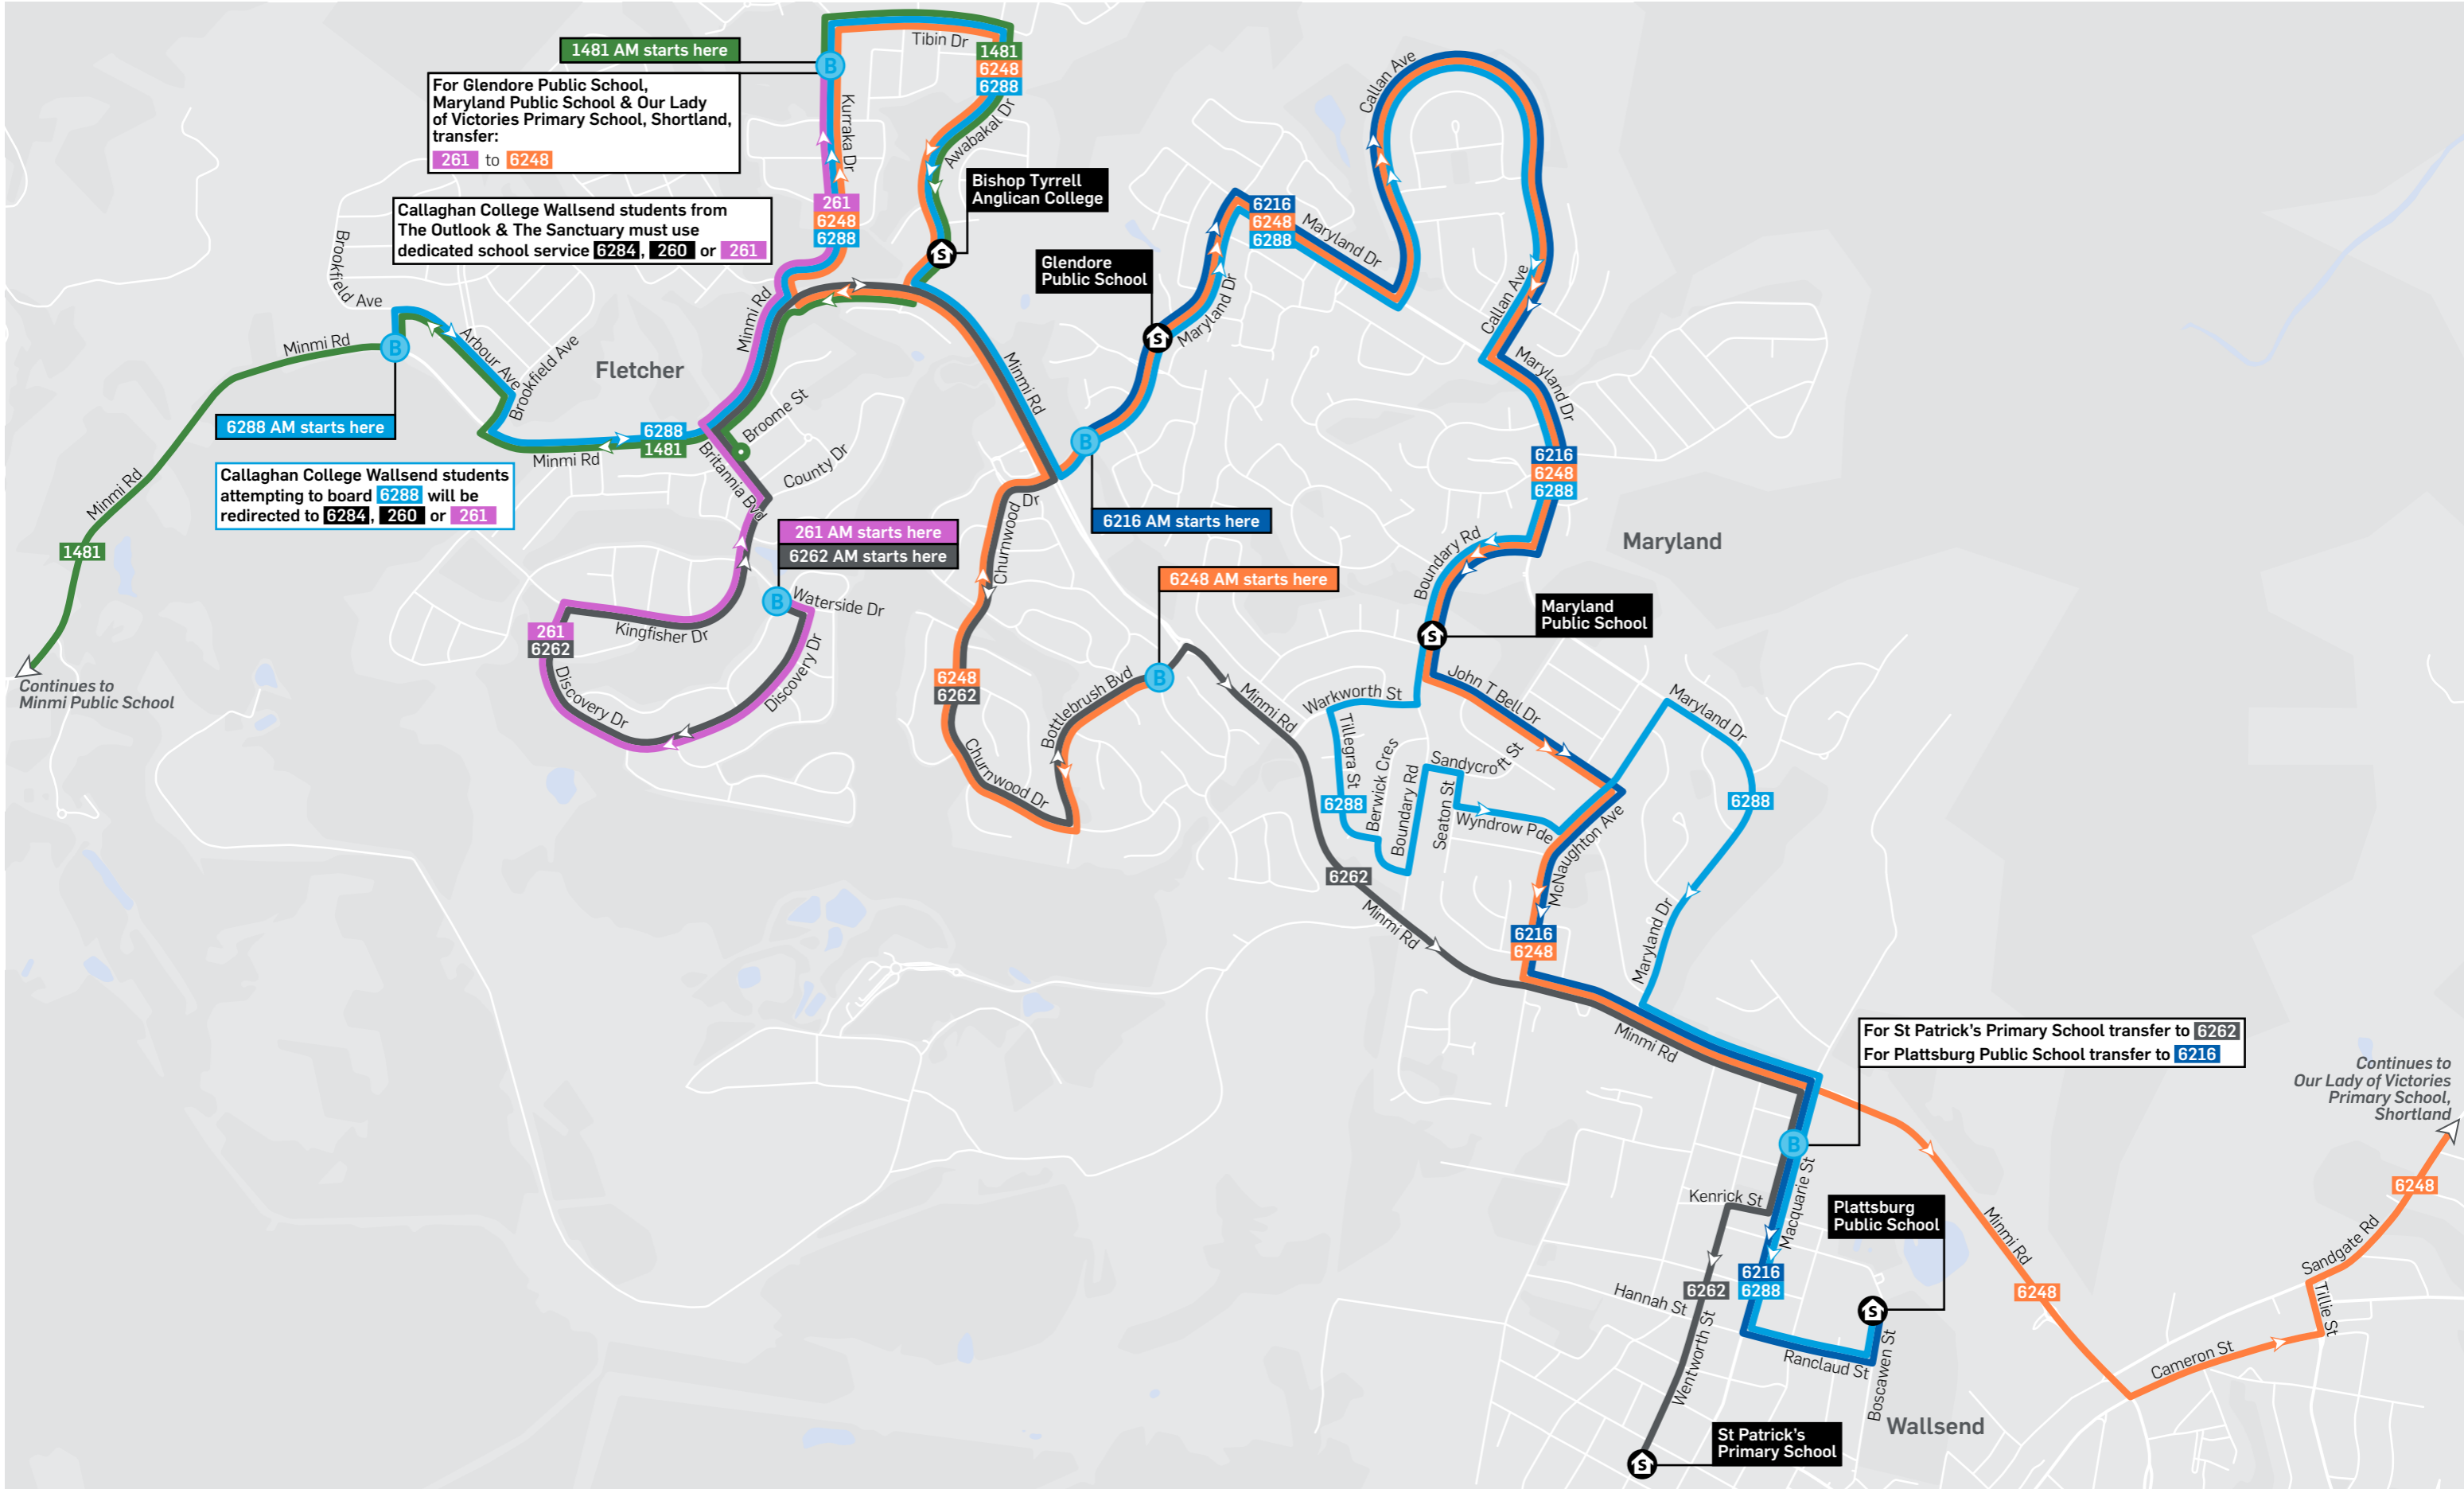

School bus services: Maryland & Fletcher to local Primary Schools

Morning (AM)
Commencing **Tuesday 15th June 2021**

Key

- Bus route
- 6216 Route number
- Direction of travel
- B Start
- S School

TO21328 | base map © OpenStreetMap contributors