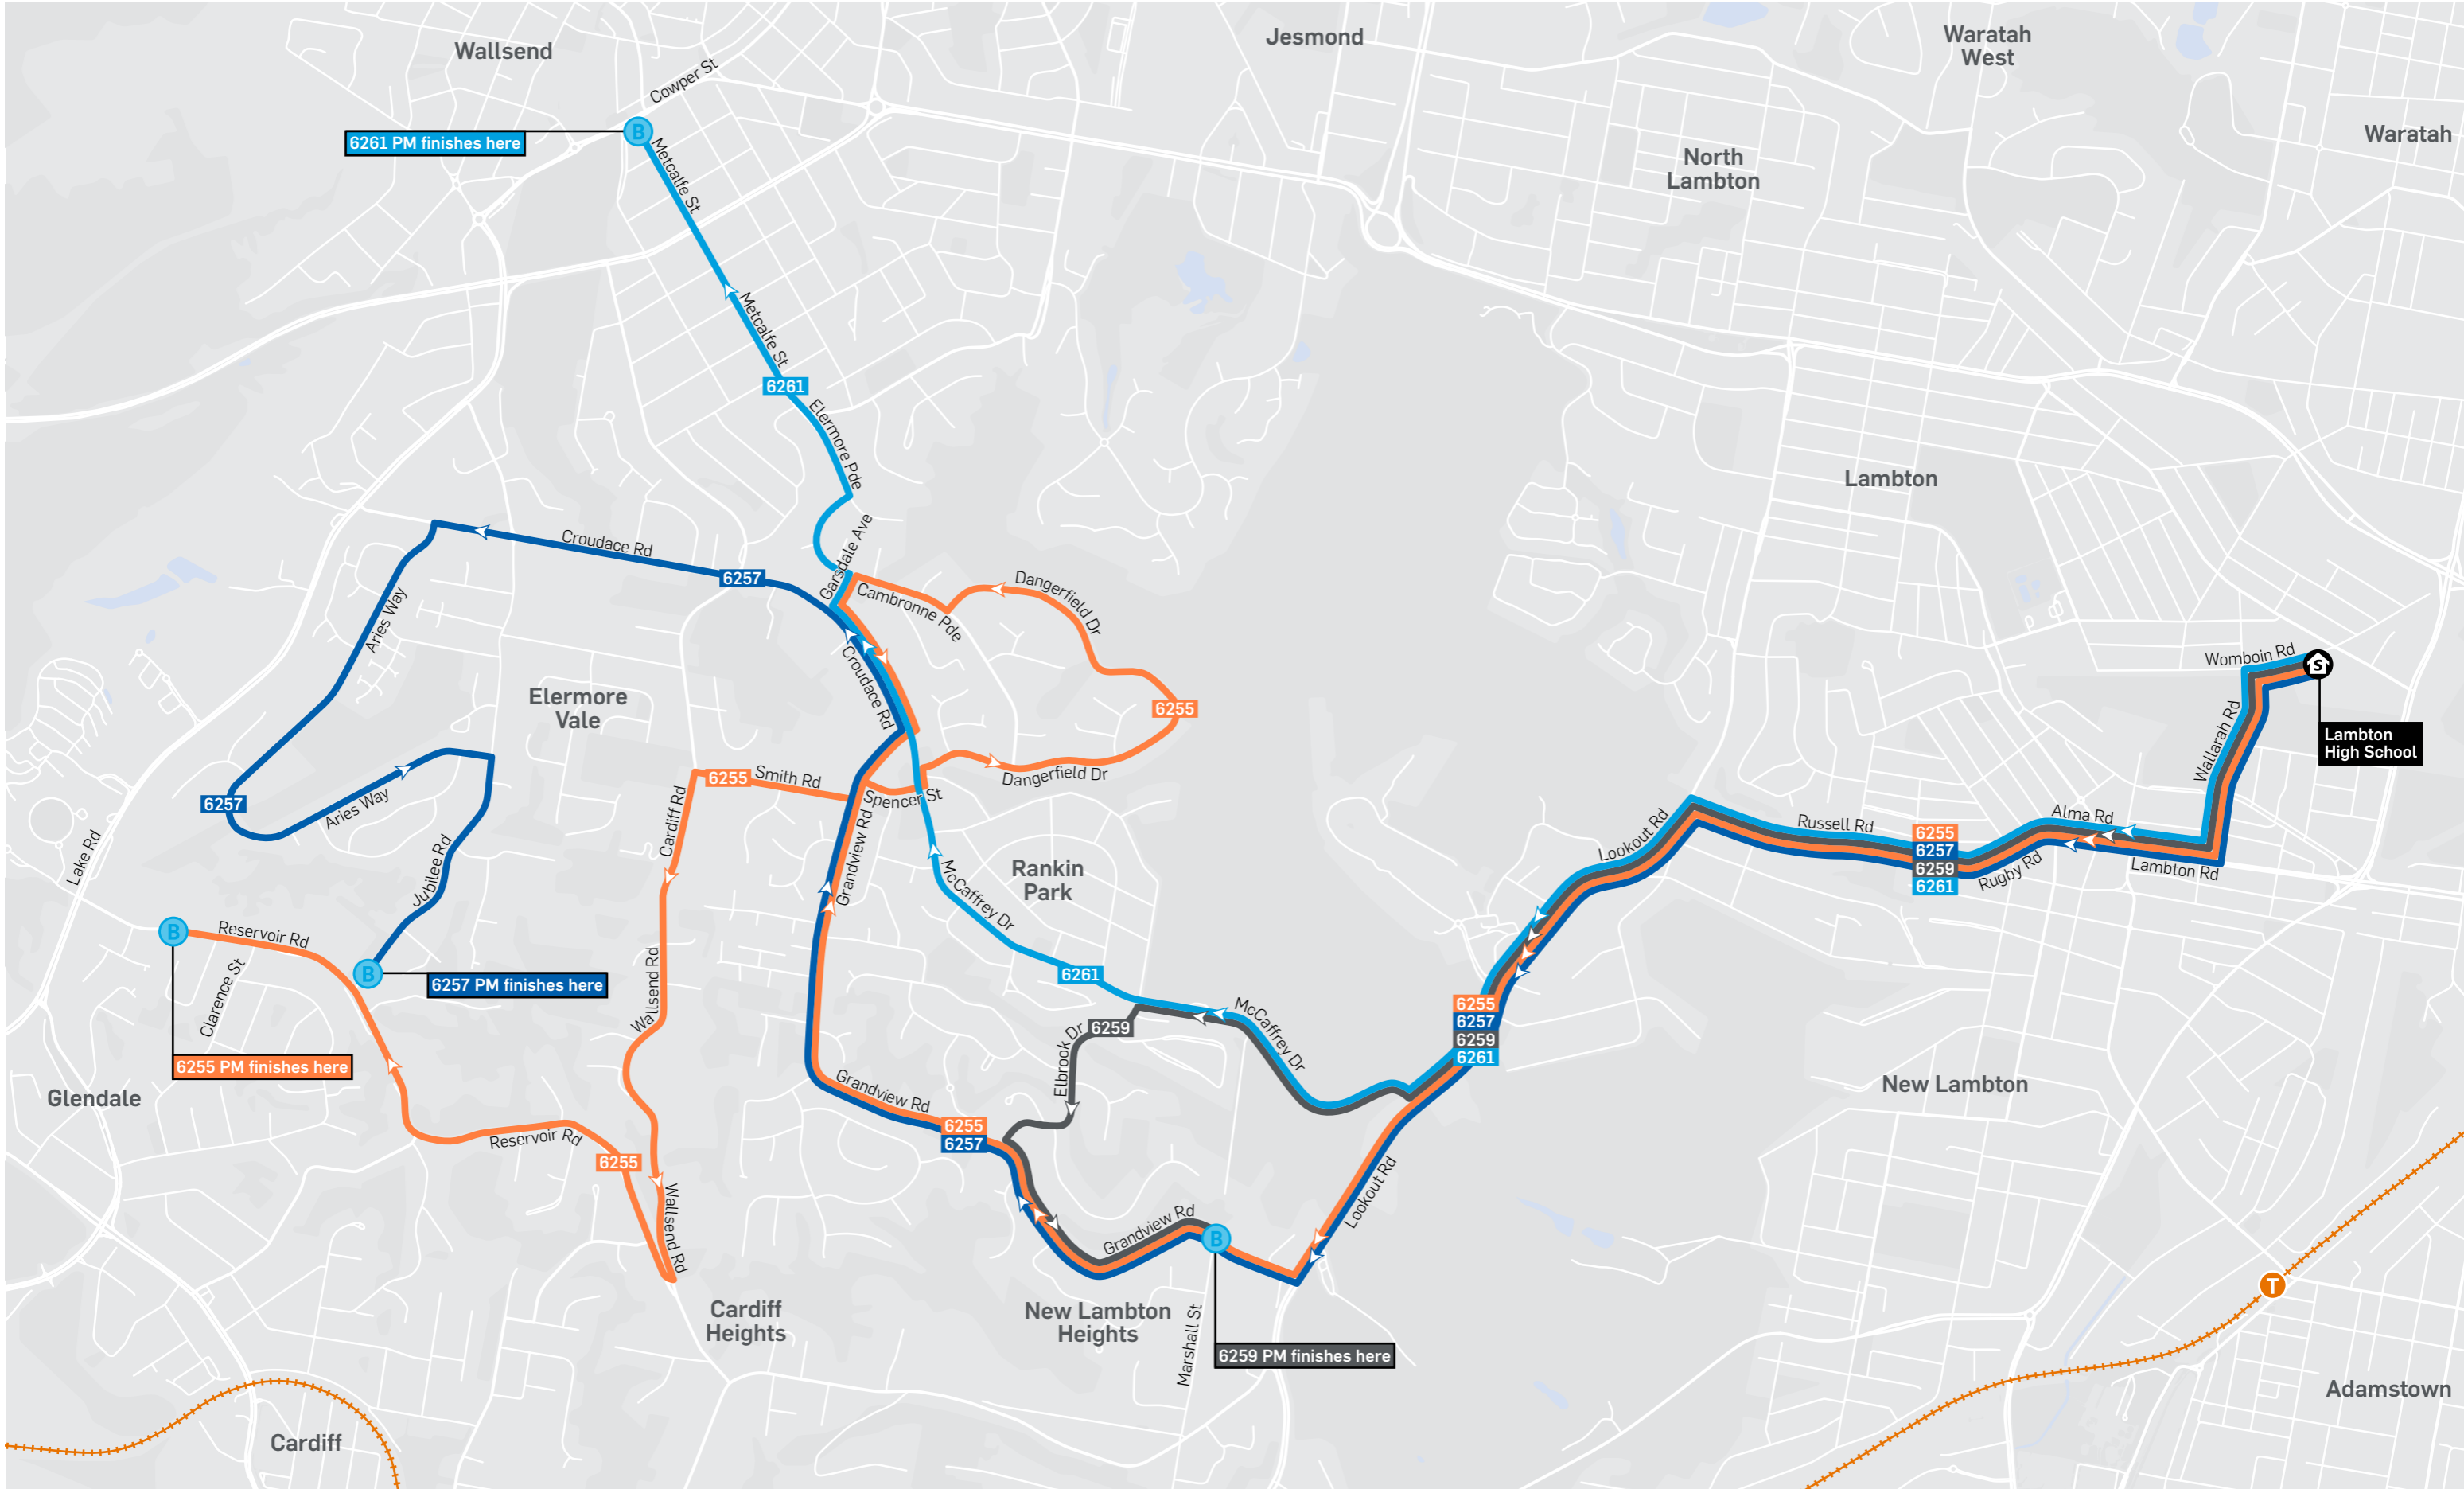

# School bus services: Lambton High School to Elermore Vale & Rankin Park

Afternoon (PM)  
Commencing Tuesday 15th June 2021

**Key**

- Bus route
- 6257 Route number
- Direction of travel
- B Finish
- S School
- T Train line/station

T021328 | base map © OpenStreetMap contributors