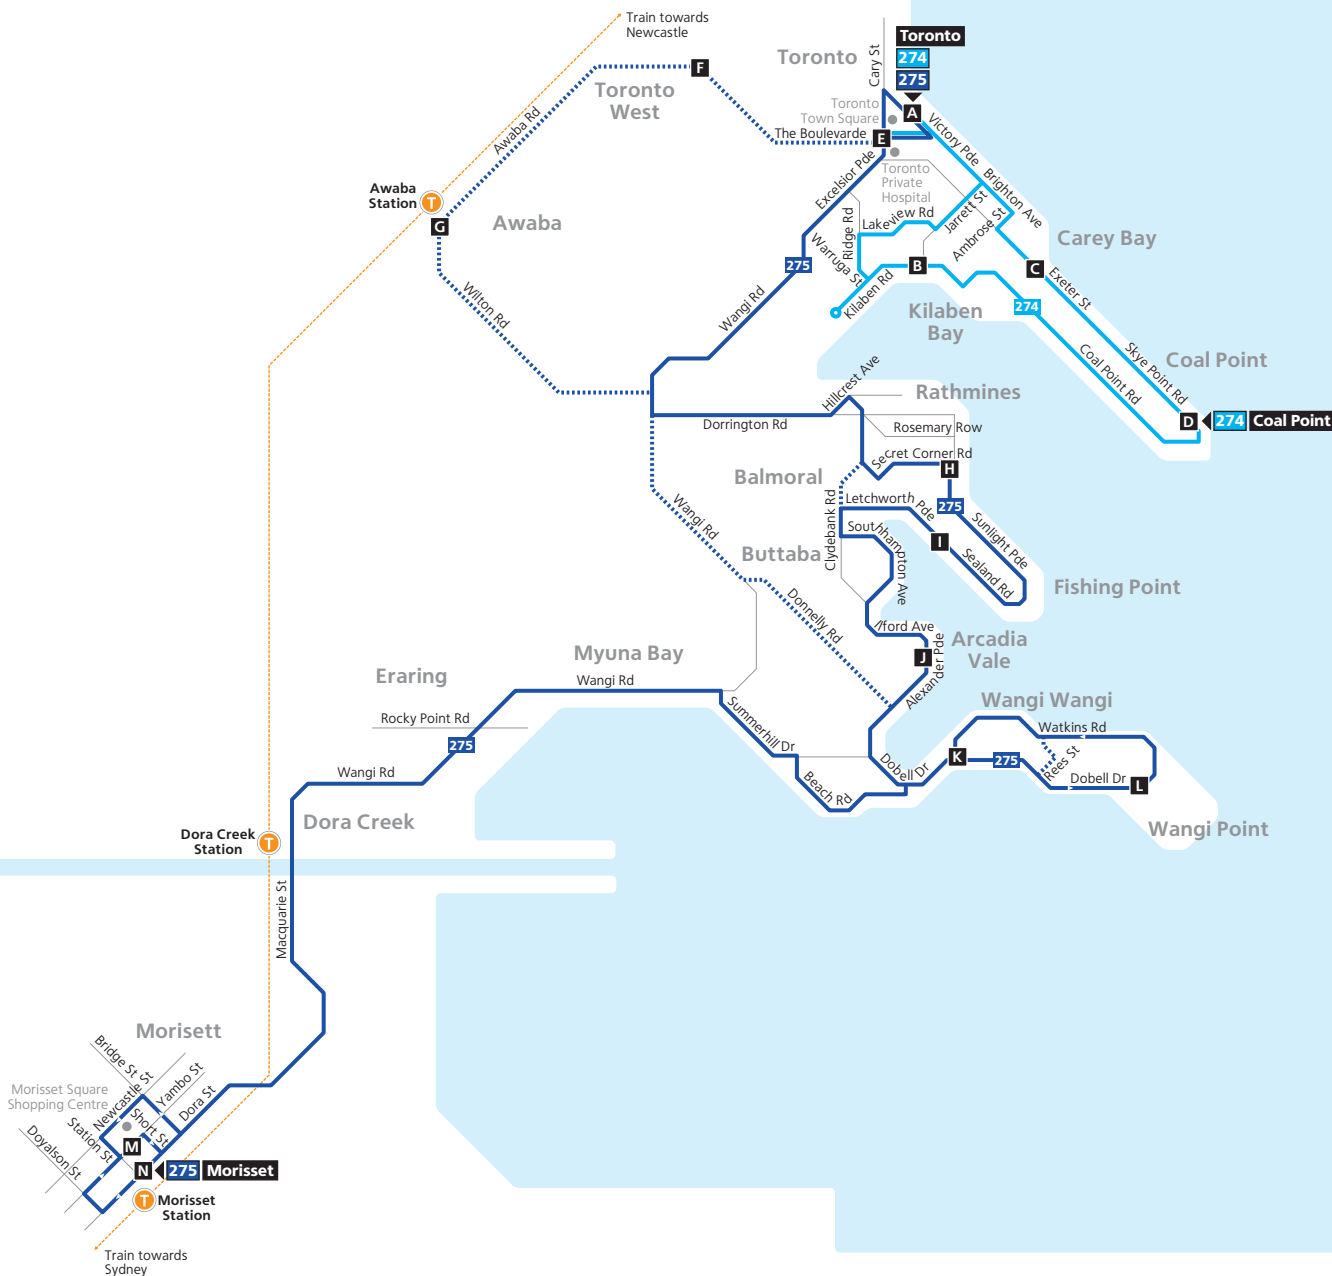

Routes 274, 275

Legend

- Bus route
- 274 Bus route number
- A Timing point
- T Train line/station