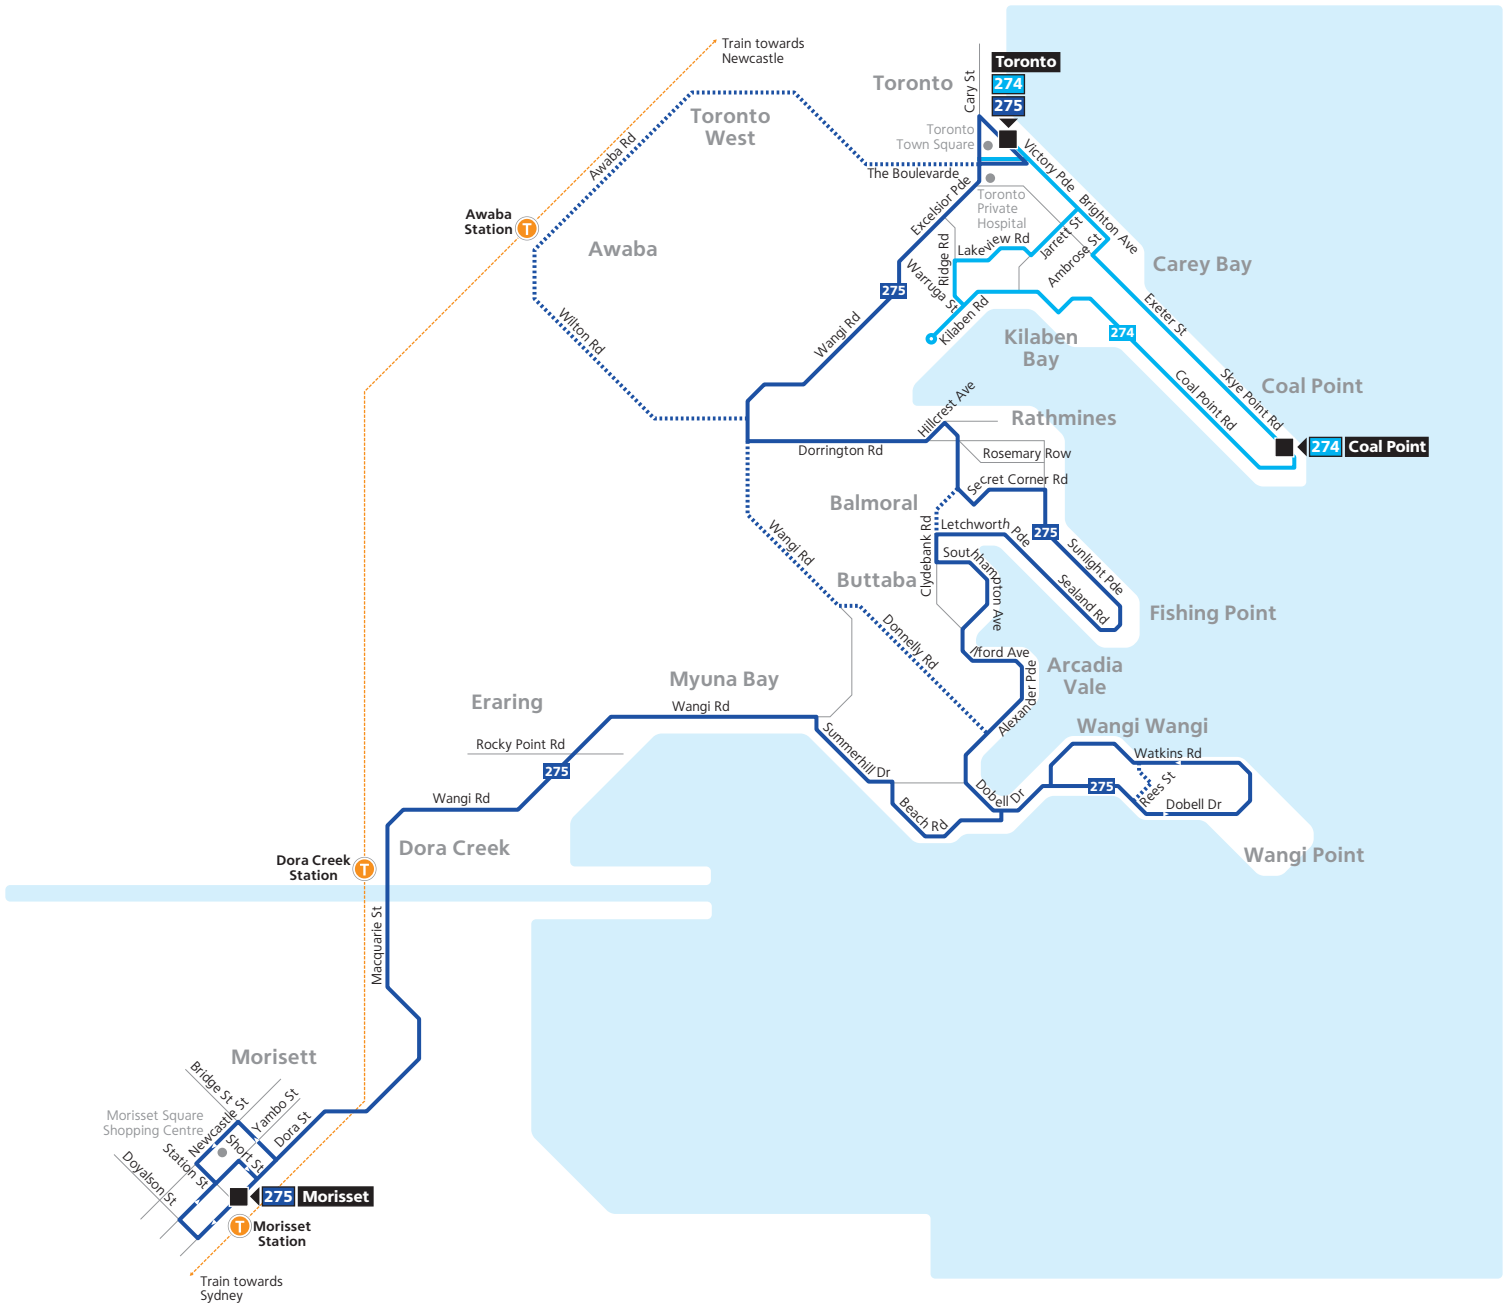

Routes 274, 275

Legend

- Bus route
- 274 Bus route number
- T Bus route start/finish
- T Train line/station

Diagrammatic Map
Not to Scale