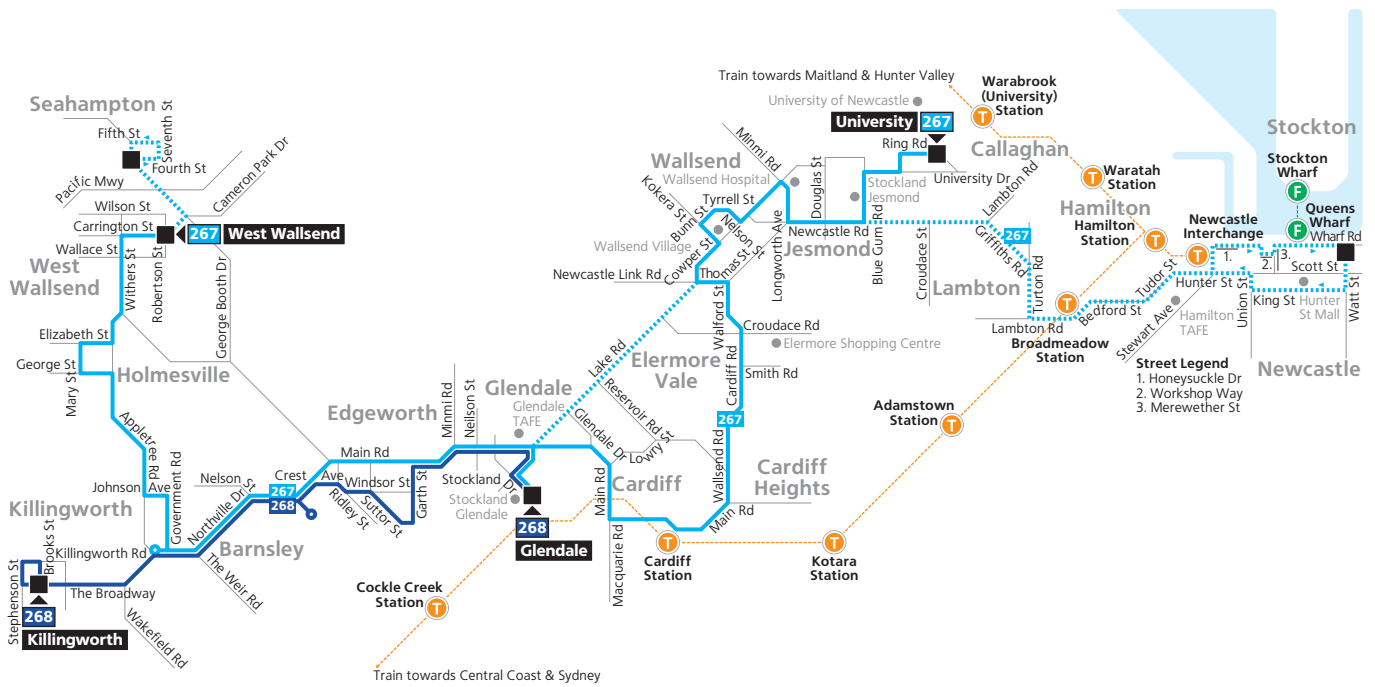

Routes 267, 268

Legend

- Bus route
- Bus route number
- Bus route start/finish
- F Ferry route/wharf
- T Train line/station

Diagrammatic Map
Not to Scale
North