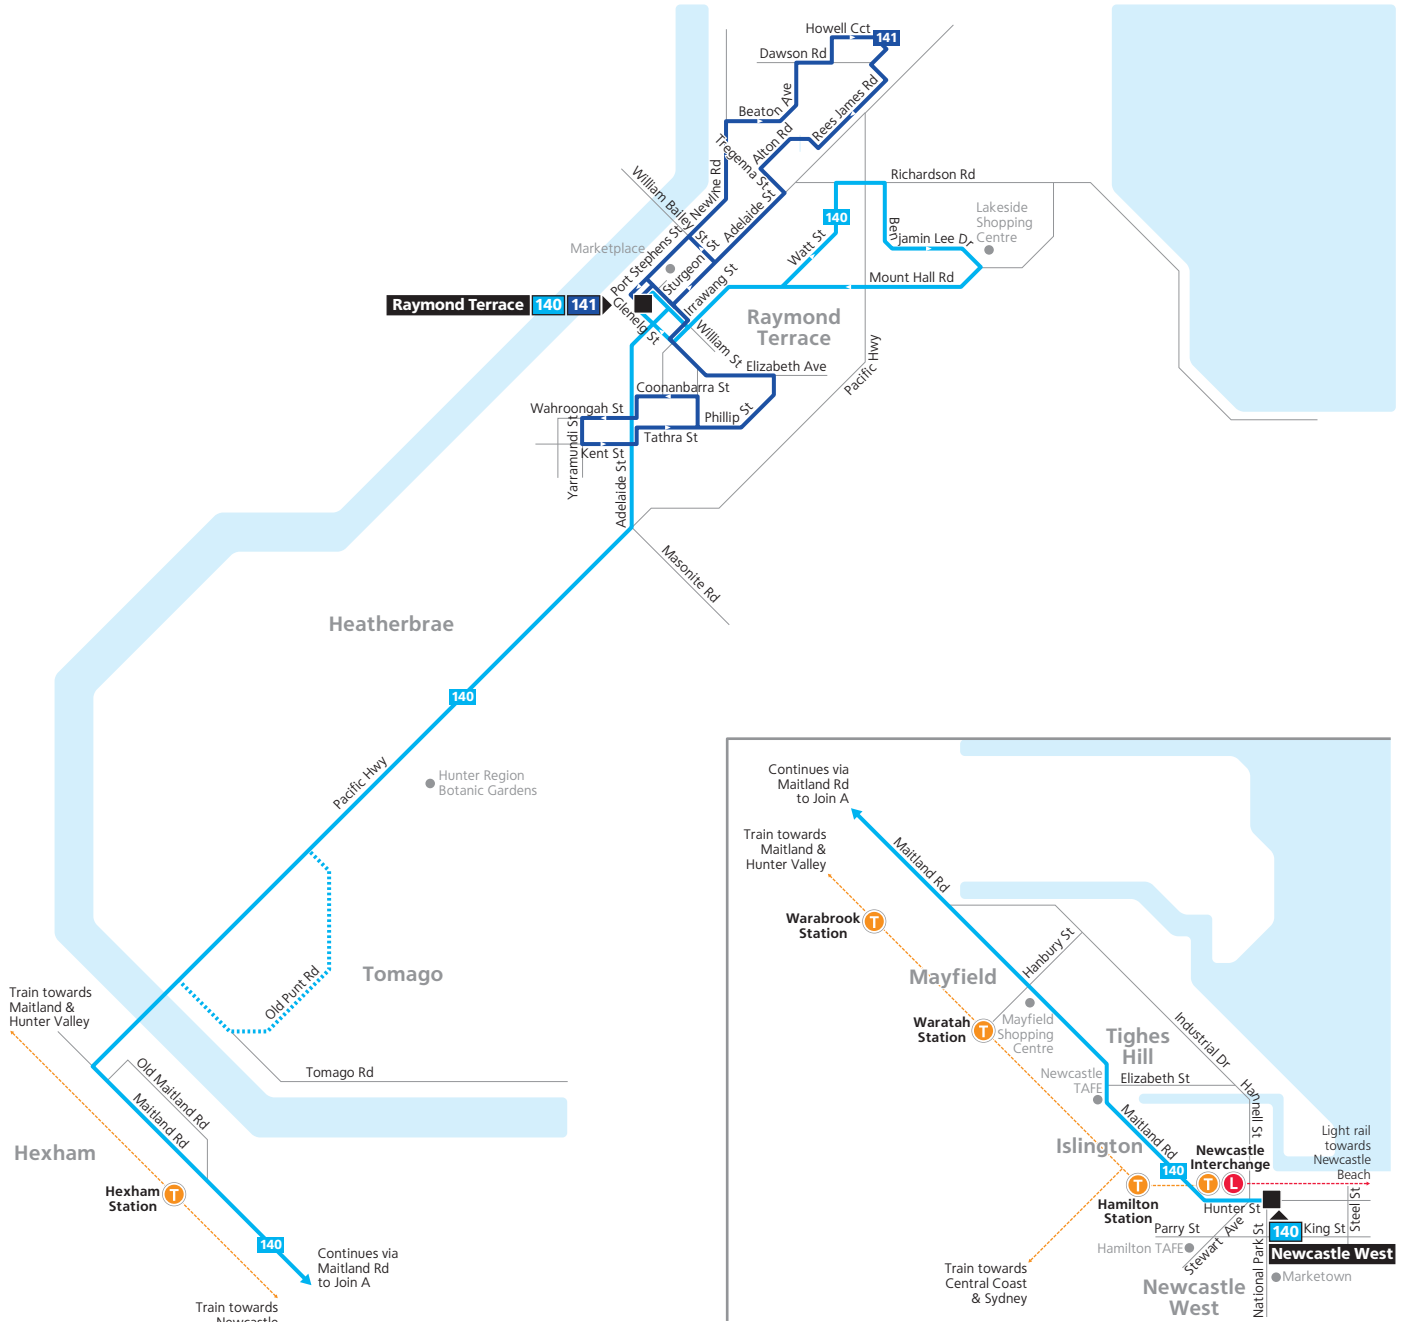

Routes 140, 141

Legend

- Bus route
- 140 Bus route number
- Bus route start/finish
- T Train line/station
- L Light rail line/stop

Diagrammatic Map
Not to Scale