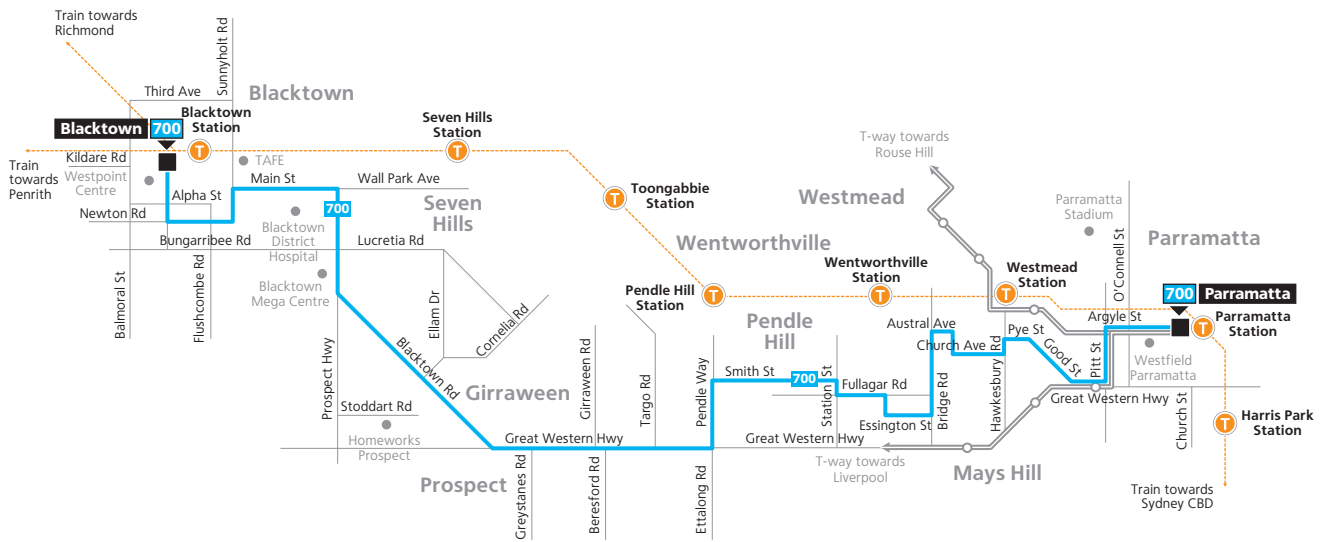

# Route 700

## Legend

- Bus route
- 700 Bus route number
- Bus route start/finish
- T Train line/station

Diagrammatic Map  
Not to Scale  
North