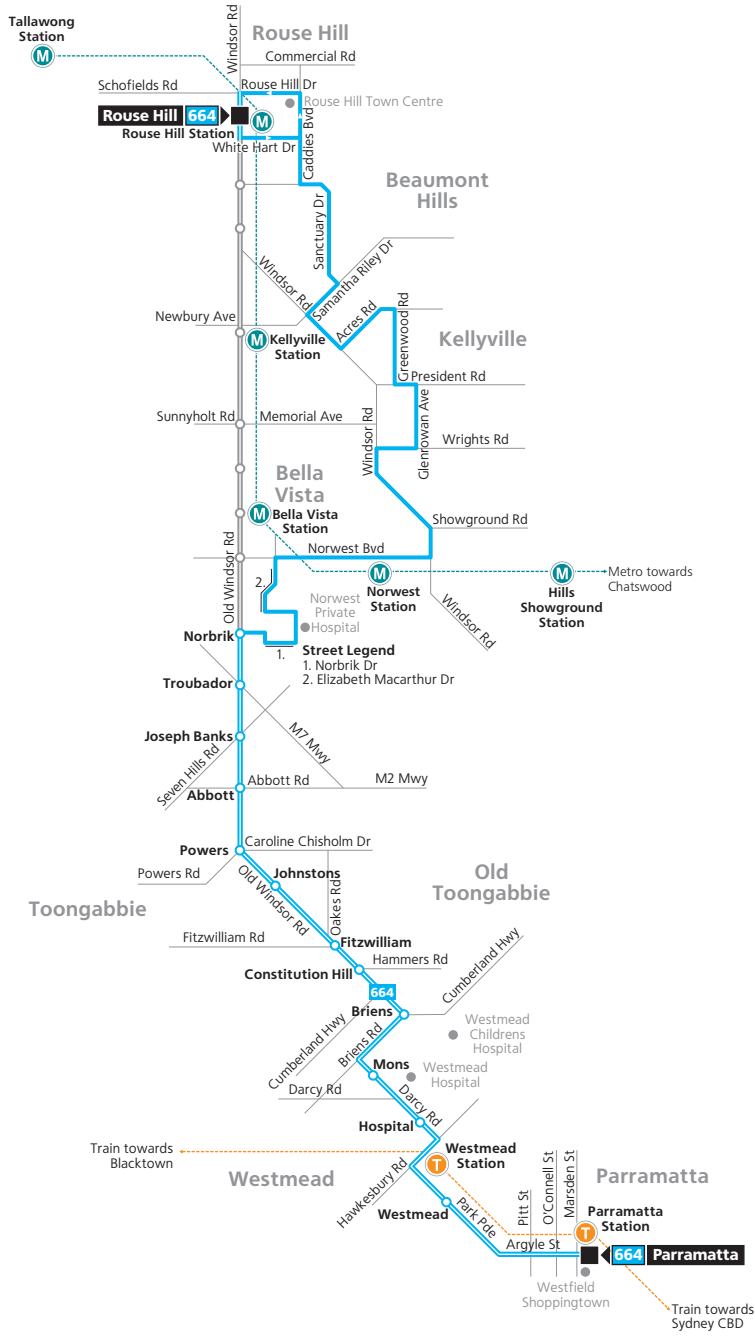

Route 664

- Legend**
- Bus route
 - 664 Bus route number
 - Bus route start/finish
 - M Metro line/station
 - T Train line/station
 - T-way/stop

Diagrammatic Map
Not to Scale