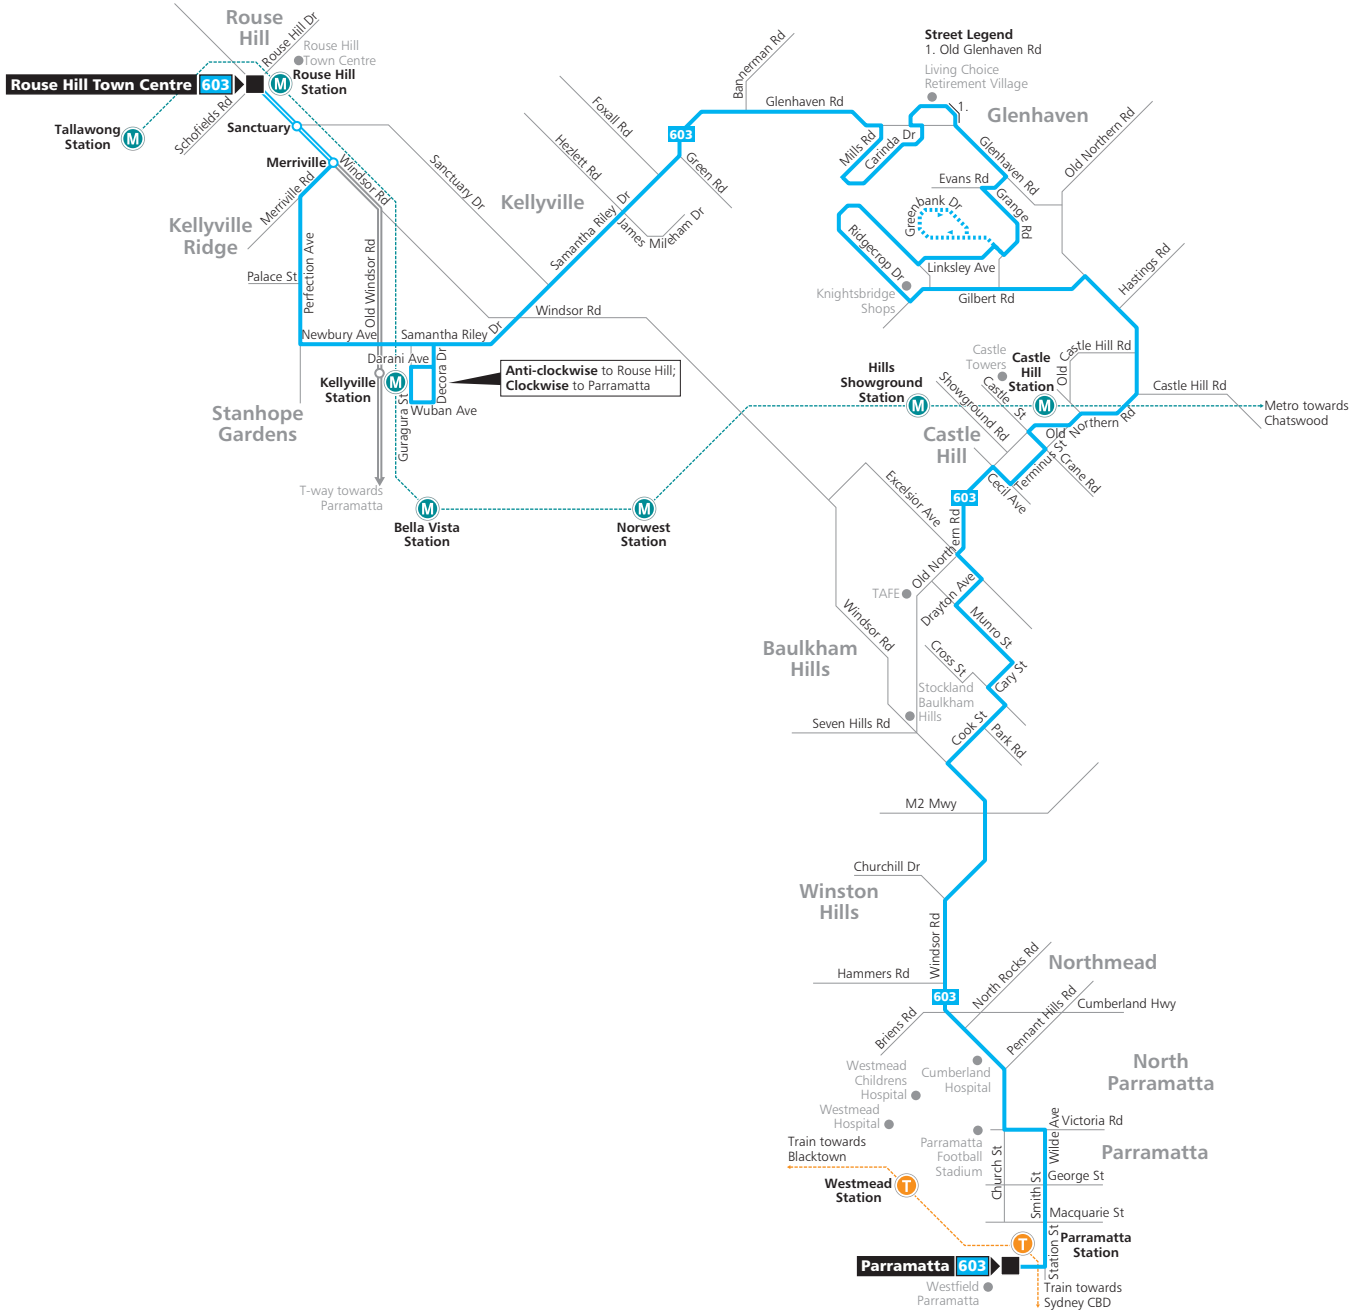

Route 603

- Legend**
- Bus route
 - 603 Bus route number
 - M Metro line/station
 - T Train line/station
 - Bus route start/finish
 - T-way/stop

Diagrammatic Map
Not to Scale