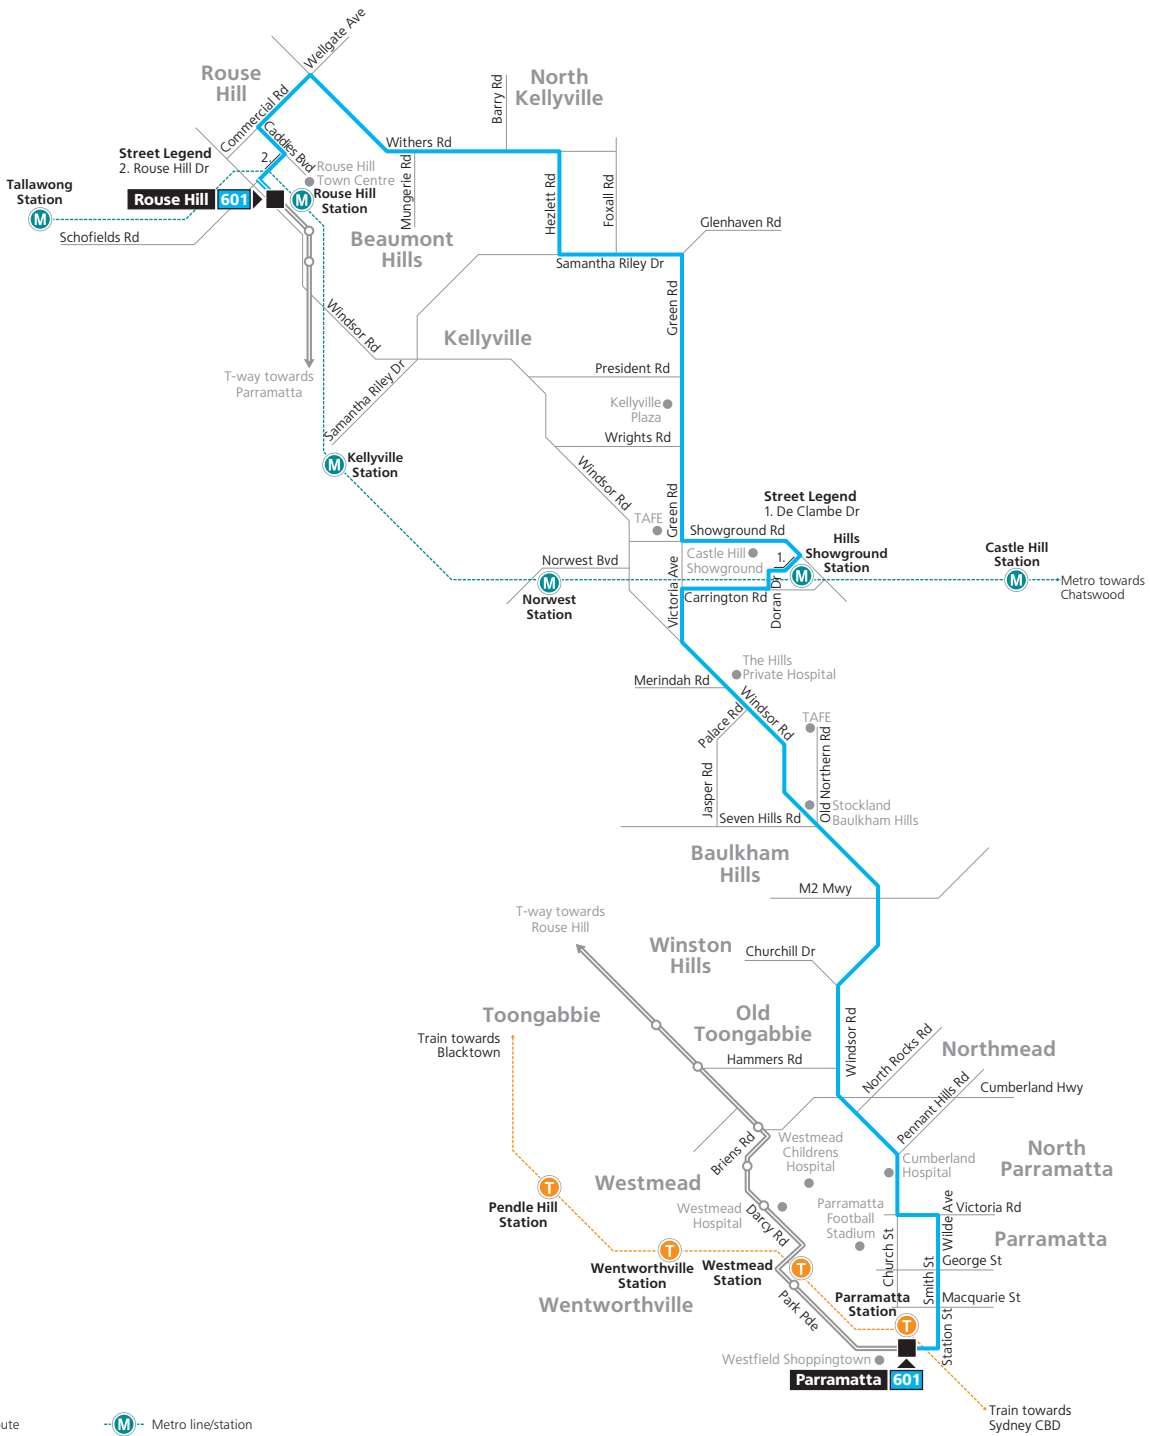

Route 601

- Legend**
- Bus route
 - 601 Bus route number
 - Bus route start/finish
 - M Metro line/station
 - T Train line/station
 - T-way/stop near route

Diagrammatic Map
Not to Scale