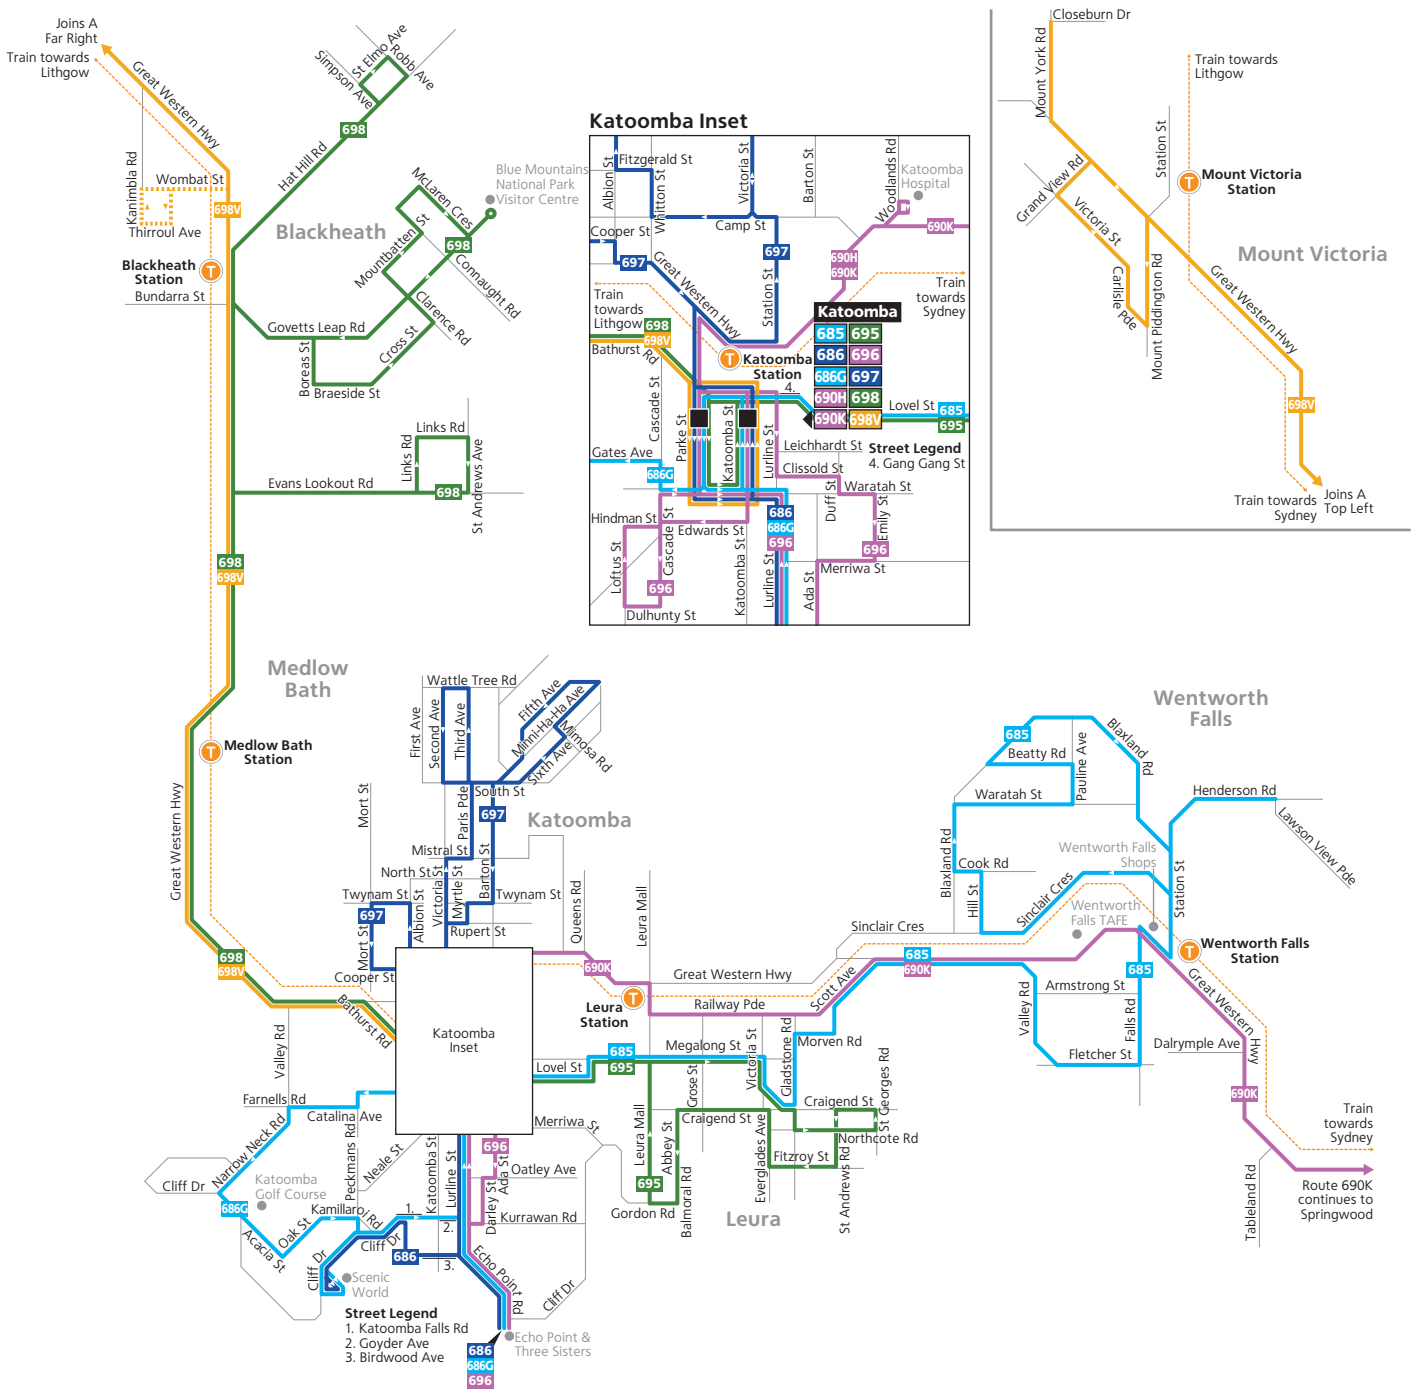

# Routes 685, 686, 686G, 690H, 690K, 695, 696, 697, 698, 698V

- Legend**
- Bus route
  - 685 Bus route number
  - Bus route start/finish
  - T Train line/station

Diagrammatic Map  
North  
Not to Scale