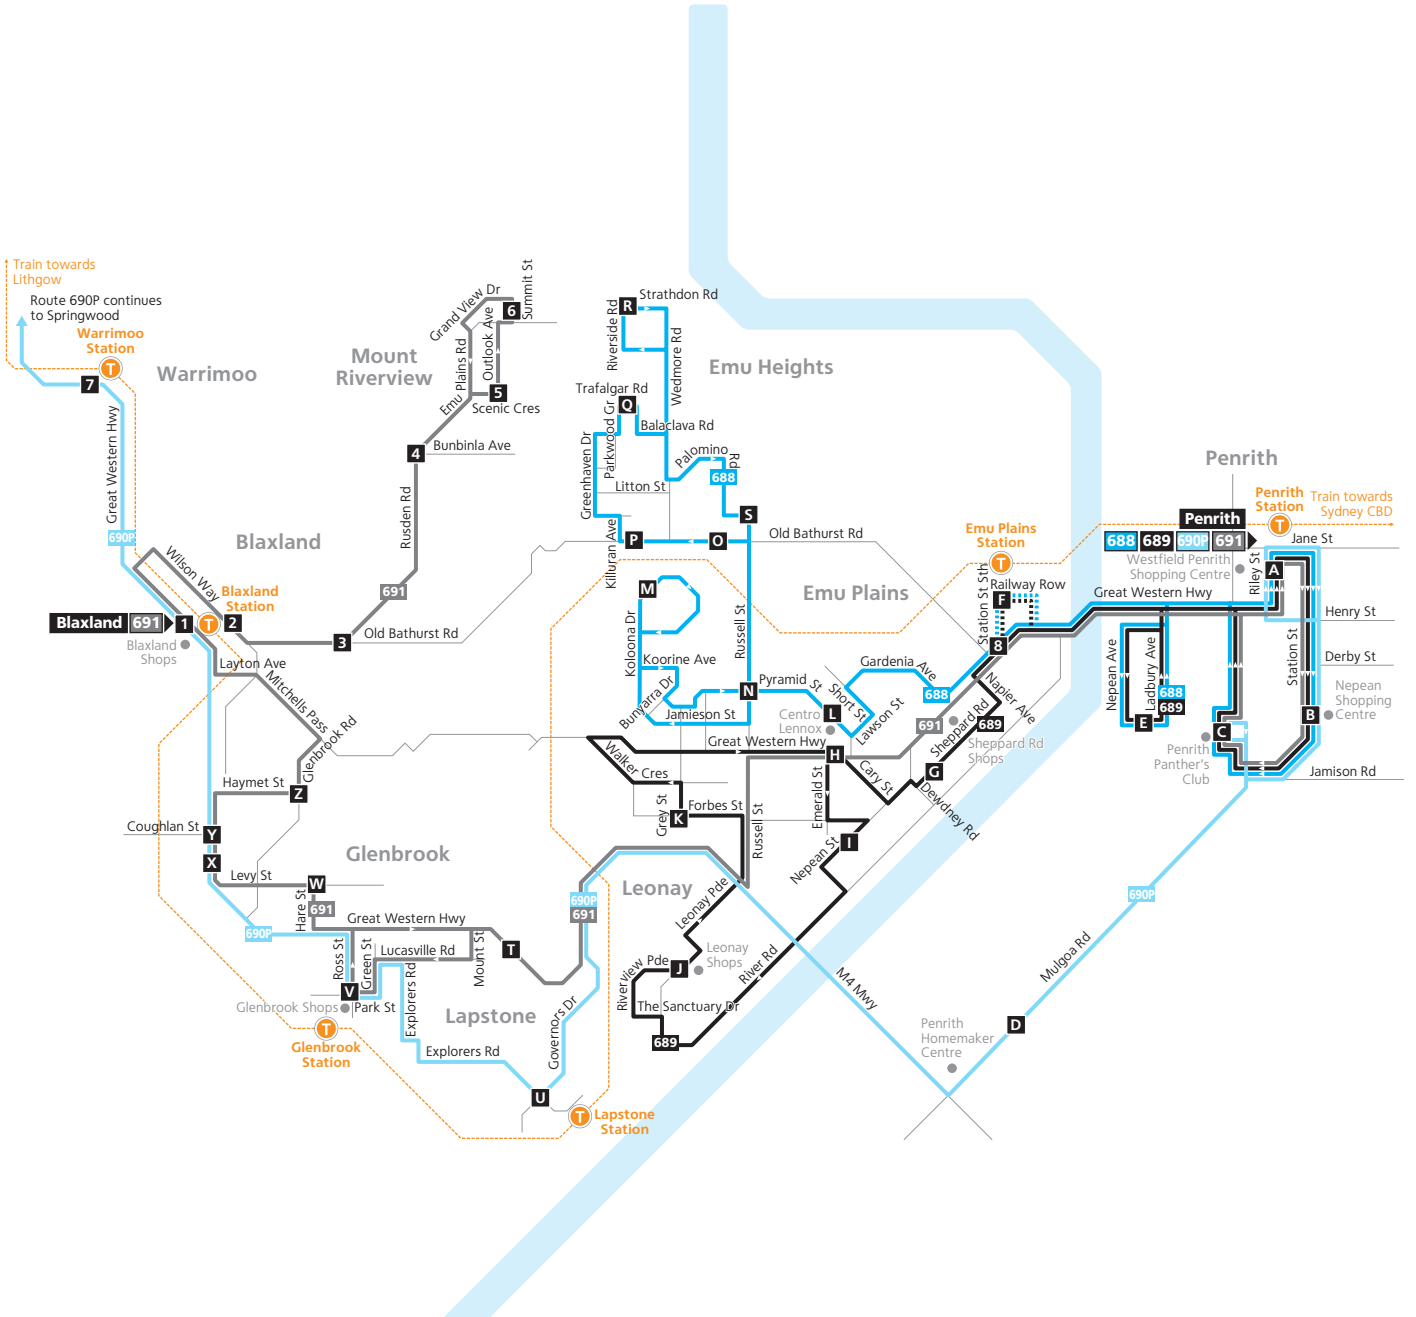

Routes 688, 689, 690P, 691

Legend

- Bus route
- 688 Bus route number
- A Timing point
- T Train line/station