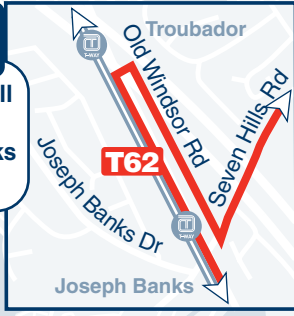

Street Legend

1. McMullen Ave
2. Reston Gra
3. Saxonvale Rd
4. Crestwood Dr

Castle Hill
Castle Towers **T62**

Section Point Legend

- Bus Route T62
- 00 Parramatta Railway Station
- 01 Westmead Railway Station
- 02 Mons T-way
- 03 Constitution Hill T-way
- 04 Johnstons T-way
- 05 Abbot Rd T-way
- 06 Seven Hills Rd & Bingara Cr
- 07 Chapel Ln & Crestwood Dr
- 08 Bella Vista Dr & Providence Dr
- 09 Norwest Blvd & Reston Grange
- 10 Showground Rd & Victoria Ave
- 11 Gilbert Rd & Tuckwell Ave
- 12 Tuckwell Rd & Britannia Rd
- 13 Castle Hill Town Centre Terminus

Route T62 stops at all T-way bus stations between Joseph Banks and Parramatta

Legend

- Bus Route
- Railway Line
- 07 Section Point
- T62** Bus Route Number
- S Educational Institution
- Shopping Centre
- H+ Hospital

Parramatta
Transport Interchange **T62**

To Liverpool

Norwest Business Park
To Rouse Hill

Monday to Friday

map ref	Route Number	T62	T62	T62	T62	T62	T62	T62	T62	T62
		am	am	am	am	am	am	am	am	am
I	Castle Hill (Castle Towers)	4.43	5.23	6.03	6.30	6.40	6.48	7.00	7.20	7.44
H	Windsor Rd & Norwest Blvd	4.53	5.33	6.13	6.42	6.52	7.00	7.16	7.36	8.00
G	Reston Grange & Solent Cct	4.57	5.37	6.17	6.46	6.56	7.04	7.20	7.40	8.04
F	Abbott T-way	5.10	5.50	6.30	6.59	7.09	7.17	7.37	7.57	8.21
E	Johnstons T-way	5.13	5.53	6.33	7.02	7.12	7.20	7.40	8.00	8.24
D	Constitution Hill T-way	5.17	5.57	6.37	7.06	7.16	7.24	7.44	8.04	8.28
C	Mons T-way	5.19	5.59	6.39	7.09	7.19	7.27	7.47	8.07	8.31
B	Westmead Station (Westmead T-way)	5.23	6.03	6.43	7.13	7.23	7.31	7.52	8.12	8.36
A	Parramatta Interchange	5.28	6.08	6.48	7.18	7.28	M 7.36	7.58	8.18	M 8.42