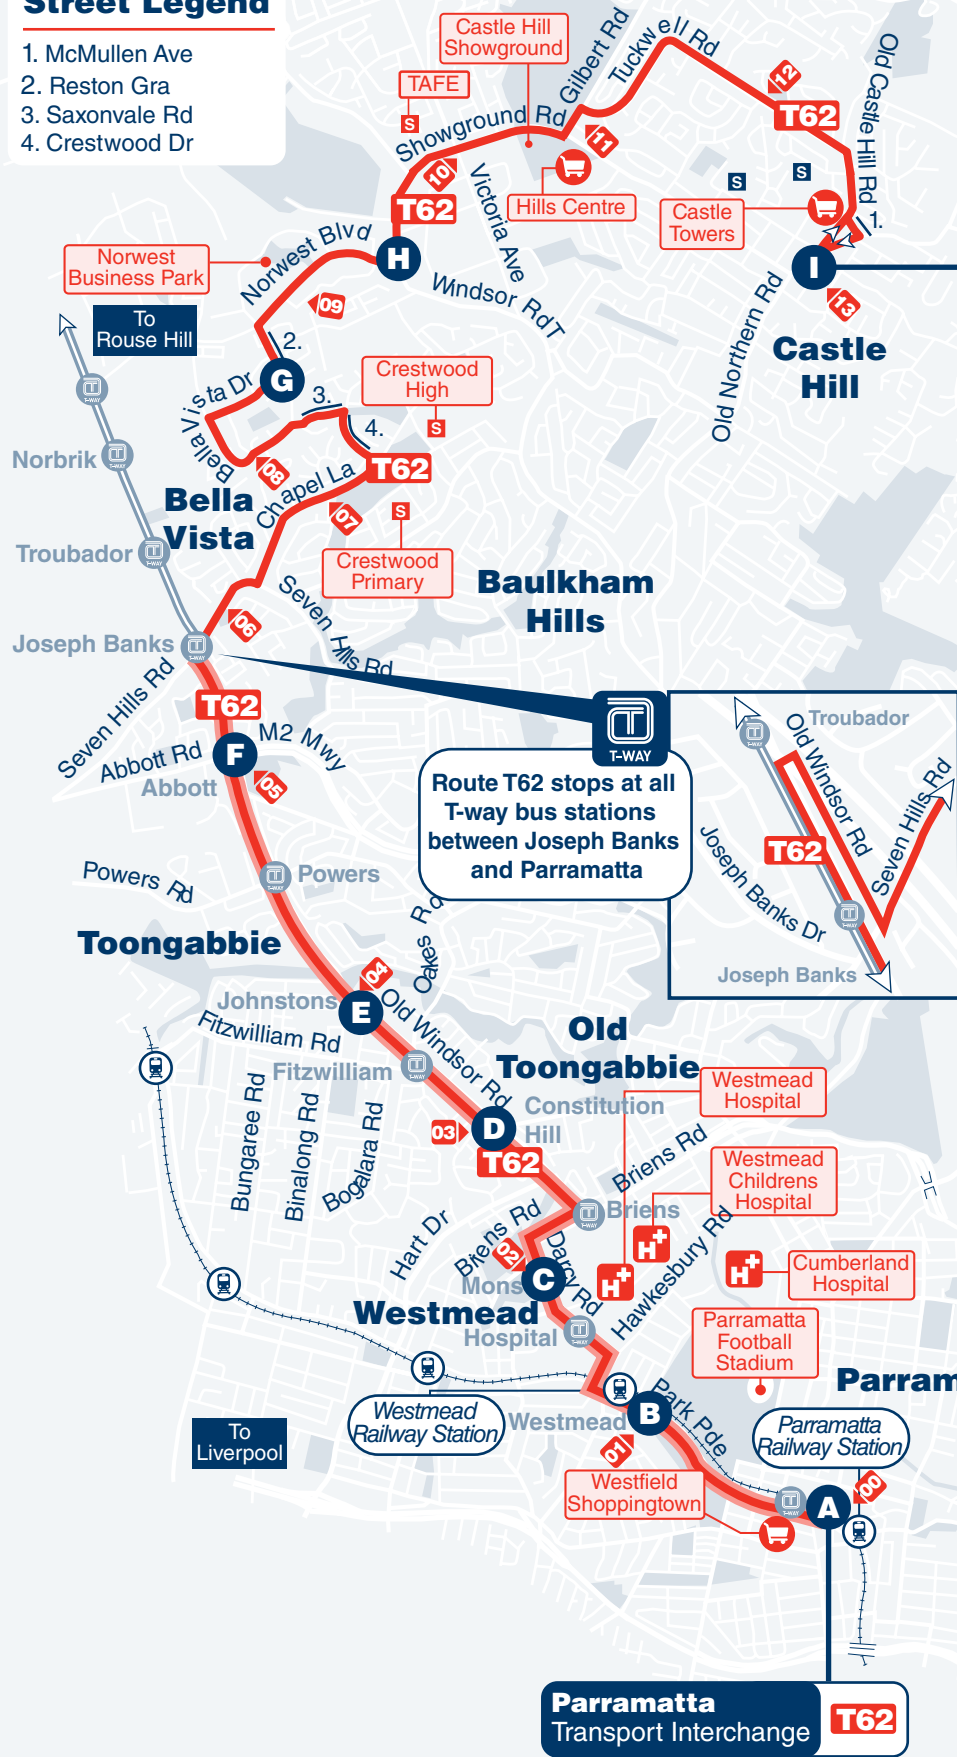

Street Legend

1. McMullen Ave
2. Reston Gra
3. Saxonvale Rd
4. Crestwood Dr

Castle Hill
Castle Towers **T62**

Section Point Legend

- Bus Route T62
- 00 Parramatta Railway Station
- 01 Westmead Railway Station
- 02 Mons T-way
- 03 Constitution Hill T-way
- 04 Johnstons T-way
- 05 Abbot Rd T-way
- 06 Seven Hills Rd & Bingara Cr
- 07 Chapel Ln & Crestwood Dr
- 08 Bella Vista Dr & Providence Dr
- 09 Norwest Blvd & Reston Grange
- 10 Showground Rd & Victoria Ave
- 11 Gilbert Rd & Tuckwell Ave
- 12 Tuckwell Rd & Britannia Rd
- 13 Castle Hill Town Centre Terminus

Route T62 stops at all T-way bus stations between Joseph Banks and Parramatta

Legend

- Bus Route
- Railway Line
- 07 Section Point
- T62** Bus Route Number
- S Educational Institution
- Shopping Centre
- H+ Hospital

Parramatta
Transport Interchange **T62**

To Liverpool

Norwest Business Park
To Rouse Hill

Monday to Friday

map ref	Route Number	T62	T62	T62	T62	T62	T62	T62	T62	T62
		am	am	am	am	am	am	am	am	am
I	Castle Hill (Castle Towers)	4.43	5.23	6.03	6.30	6.40	6.48	7.00	7.20	7.44
H	Windsor Rd & Norwest Blvd	4.53	5.33	6.13	6.42	6.52	7.00	7.16	7.36	8.00
G	Reston Grange & Solent Cct	4.57	5.37	6.17	6.46	6.56	7.04	7.20	7.40	8.04
F	Abbott T-way	5.10	5.50	6.30	6.59	7.09	7.17	7.37	7.57	8.21
E	Johnstons T-way	5.13	5.53	6.33	7.02	7.12	7.20	7.40	8.00	8.24
D	Constitution Hill T-way	5.17	5.57	6.37	7.06	7.16	7.24	7.44	8.04	8.28
C	Mons T-way	5.19	5.59	6.39	7.09	7.19	7.27	7.47	8.07	8.31
B	Westmead Station (Westmead T-way)	5.23	6.03	6.43	7.13	7.23	7.31	7.52	8.12	8.36
A	Parramatta Interchange	5.28	6.08	6.48	7.18	7.28	M 7.36	7.58	8.18	M 8.42