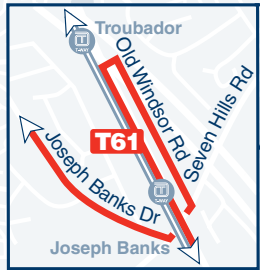

Section Point Legend

- Bus Route T61
- 00 ▶ Parramatta Railway Station
- 01 ▶ Westmead T-way
- 02 ▶ Mons T-way
- 03 ▶ Constitution Hill T-way
- 04 ▶ Johnstons T-way
- 05 ▶ Abbott T-way
- 06 ▶ Joseph Banks Dr & Plymouth Cr
- 07 ▶ Joseph Banks Dr & Whitby Rd
- 08 ▶ James Cook Dr & Ravenshill St
- 09 ▶ Sunnyholt Rd & Vardys Rd
- 10 ▶ Sunnyholt Rd & Sackville Rd
- 11 ▶ Blacktown Westpoint

Legend

- Bus Route
- +— Railway Line
- 07 Section Point
- 635 Bus Route Number
- S Educational Institution
- Shopping Centre
- H+ Hospital

Base Map: UBD DG08/01

Route T61 stops at all T-way bus stations between Vardys and Blacktown

Route T61 stops at all T-way bus stations between Joseph Banks and Parramatta

Monday to Friday										
map ref	Route Number	T61	T61	T61	T61	T61	T61	T61	T61	
		am	am	am	am	am	am	am	am	
H	Westpoint Blacktown (Stand 4)	5.08	5.48	6.27	6.48	7.04	7.18	7.48	8.03	8.18
G	Kings Langley (Shopping Centre)	5.19	5.59	6.38	7.02	7.18	7.32	8.02	8.17	8.32
F	Abbott T-way	5.32	6.12	6.51	7.19	7.35	7.49	8.19	8.34	8.49
E	Johnstons T-way	5.35	6.15	6.54	7.22	7.38	7.52	8.22	8.37	8.52
D	Constitution Hill T-way	5.39	6.19	6.58	7.26	7.42	7.56	8.26	8.41	8.56
C	Mons T-way	5.41	6.21	7.01	7.29	7.45	7.59	8.29	8.44	8.59
B	Westmead Station (Westmead T-way)	5.45	6.25	7.05	7.34	7.50	8.04	8.34	8.49	9.04
A	Parramatta Interchange	5.50	6.30	7.10	7.40	M7.56	8.10	8.40	M8.55	9.10