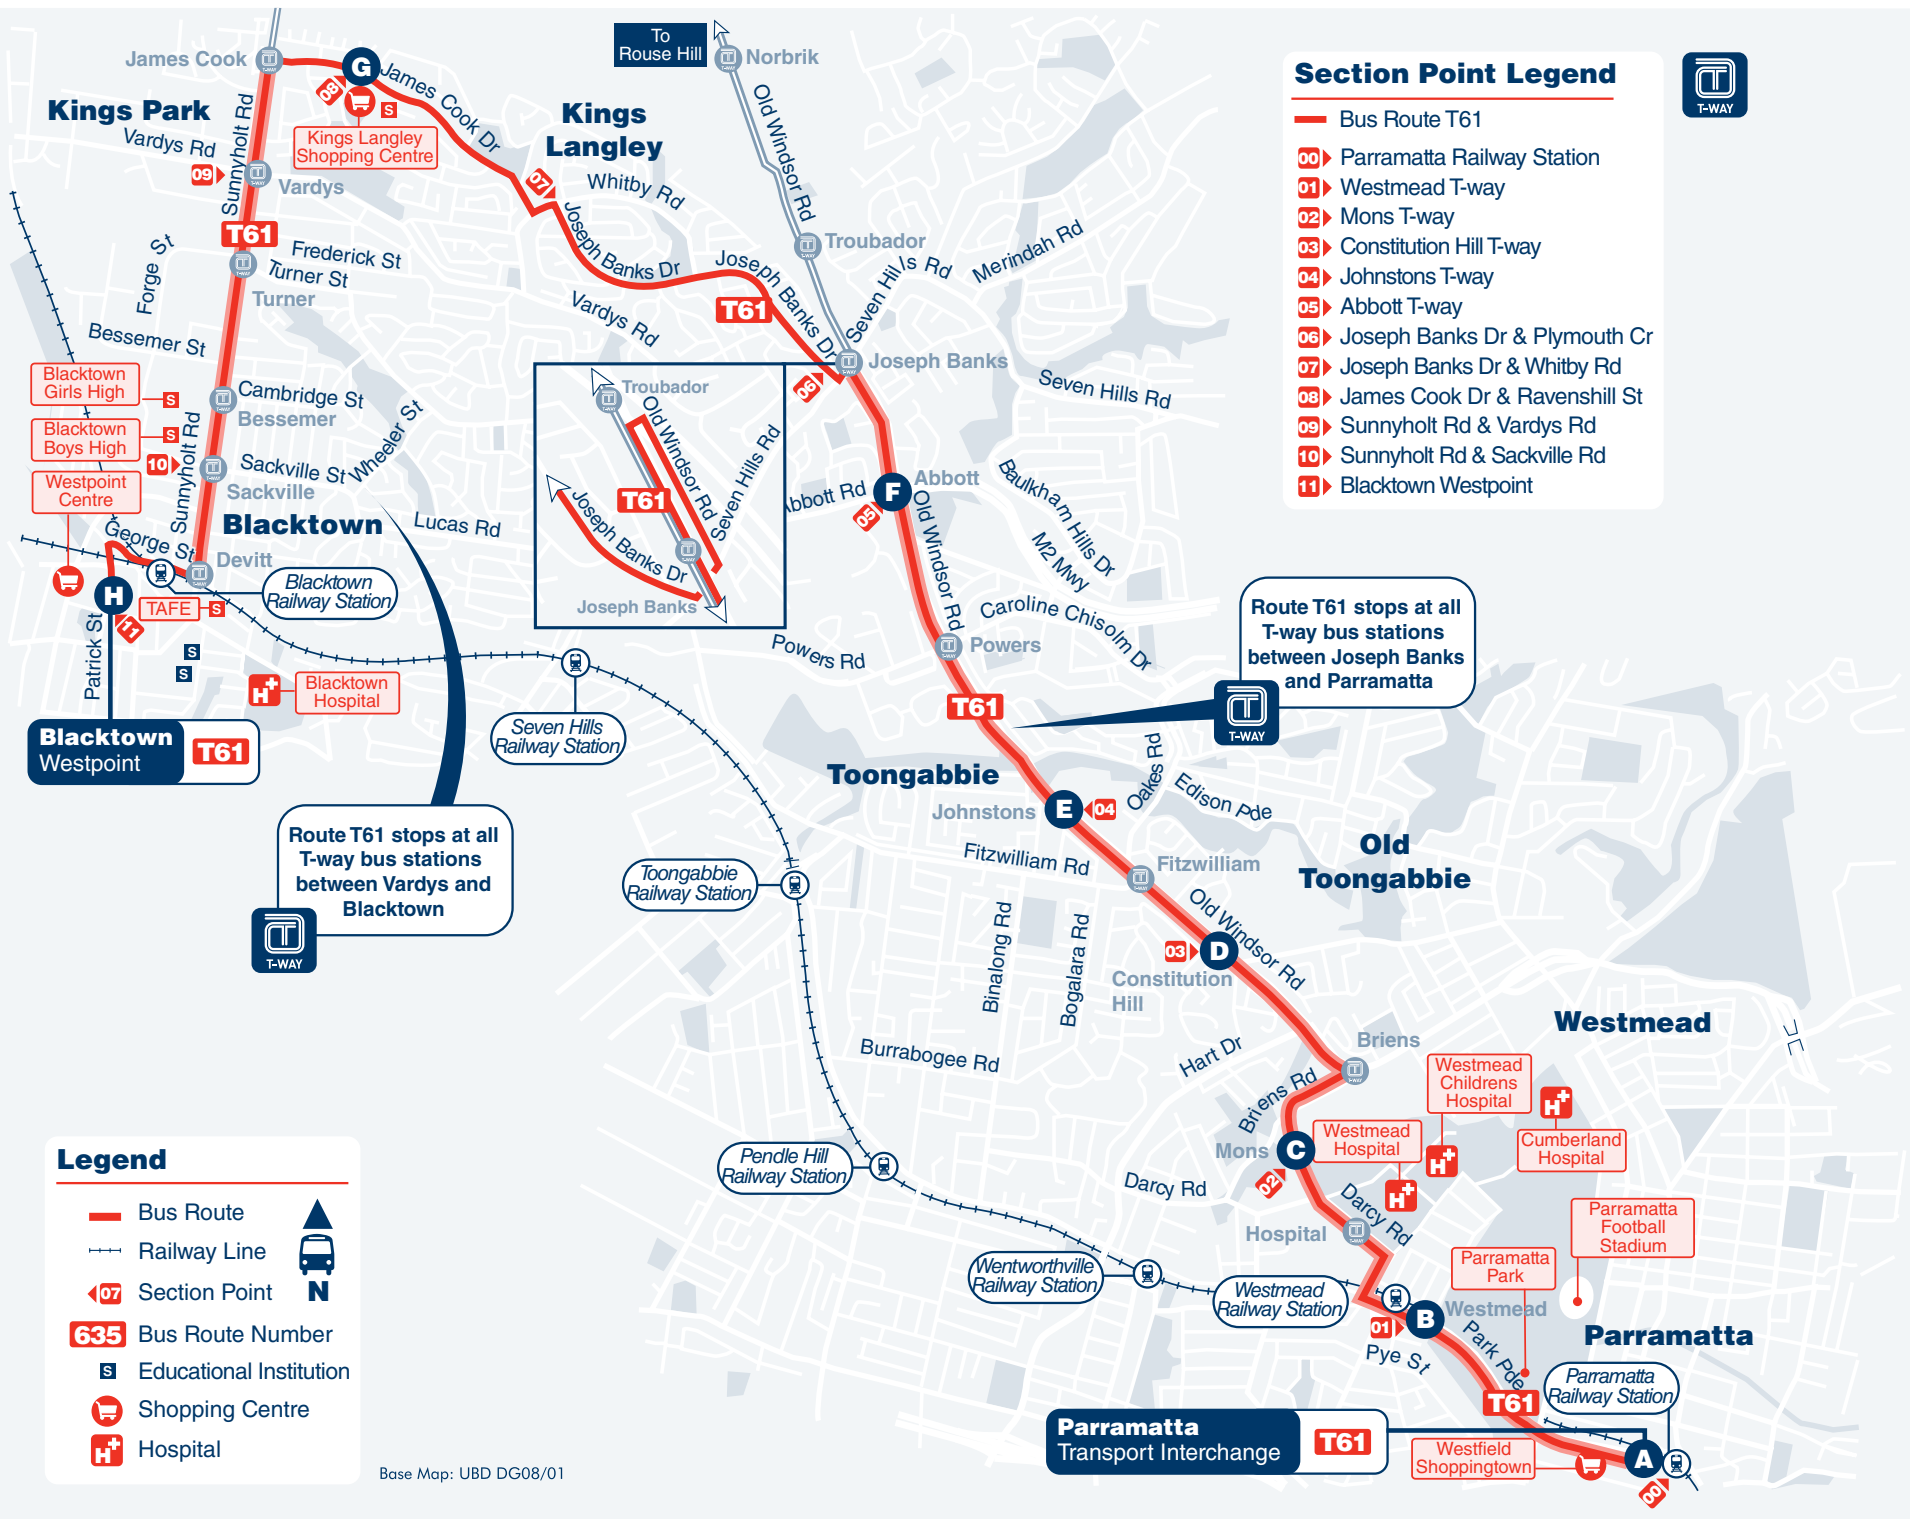

Section Point Legend

- Bus Route T61
- 00 ▶ Parramatta Railway Station
- 01 ▶ Westmead T-way
- 02 ▶ Mons T-way
- 03 ▶ Constitution Hill T-way
- 04 ▶ Johnstons T-way
- 05 ▶ Abbott T-way
- 06 ▶ Joseph Banks Dr & Plymouth Cr
- 07 ▶ Joseph Banks Dr & Whitby Rd
- 08 ▶ James Cook Dr & Ravenshill St
- 09 ▶ Sunnyholt Rd & Vardys Rd
- 10 ▶ Sunnyholt Rd & Sackville Rd
- 11 ▶ Blacktown Westpoint

Legend

- Bus Route
- +— Railway Line
- 07 Section Point
- 635 Bus Route Number
- S Educational Institution
- Shopping Centre
- H+ Hospital

Base Map: UBD DG08/01

Route T61 stops at all T-way bus stations between Vardys and Blacktown

Explanations

M – Bus continues to Market St near Church St, Prince Alfred Pk.

 – Wheelchair accessible service.

Saturday										
map ref	Route Number	T61	T61	T61	T61	T61	T61	T61	T61	
		am	am	am	am	am	pm	pm	pm	
H	Westpoint Blacktown (Stand 4)	6.28	7.28	8.28	9.28	10.28	11.28	12.28	1.28	2.28
G	Kings Langley (Shopping Centre)	6.39	7.39	8.39	9.39	10.39	11.39	12.39	1.39	2.39
F	Abbott T-way	6.52	7.52	8.52	9.52	10.52	11.52	12.52	1.52	2.52
E	Johnstons T-way	6.55	7.55	8.55	9.55	10.55	11.55	12.55	1.55	2.55
D	Constitution Hill T-way	6.59	7.59	8.59	9.59	10.59	11.59	12.59	1.59	2.59
C	Mons T-way	7.01	8.01	9.01	10.01	11.01	12.01	1.01	2.01	3.01
B	Westmead Station (Westmead T-way)	7.05	8.05	9.05	10.05	11.05	12.05	1.05	2.05	3.05
A	Parramatta Interchange	7.10	8.10	9.10	10.10	11.10	12.10	1.10	2.10	3.10