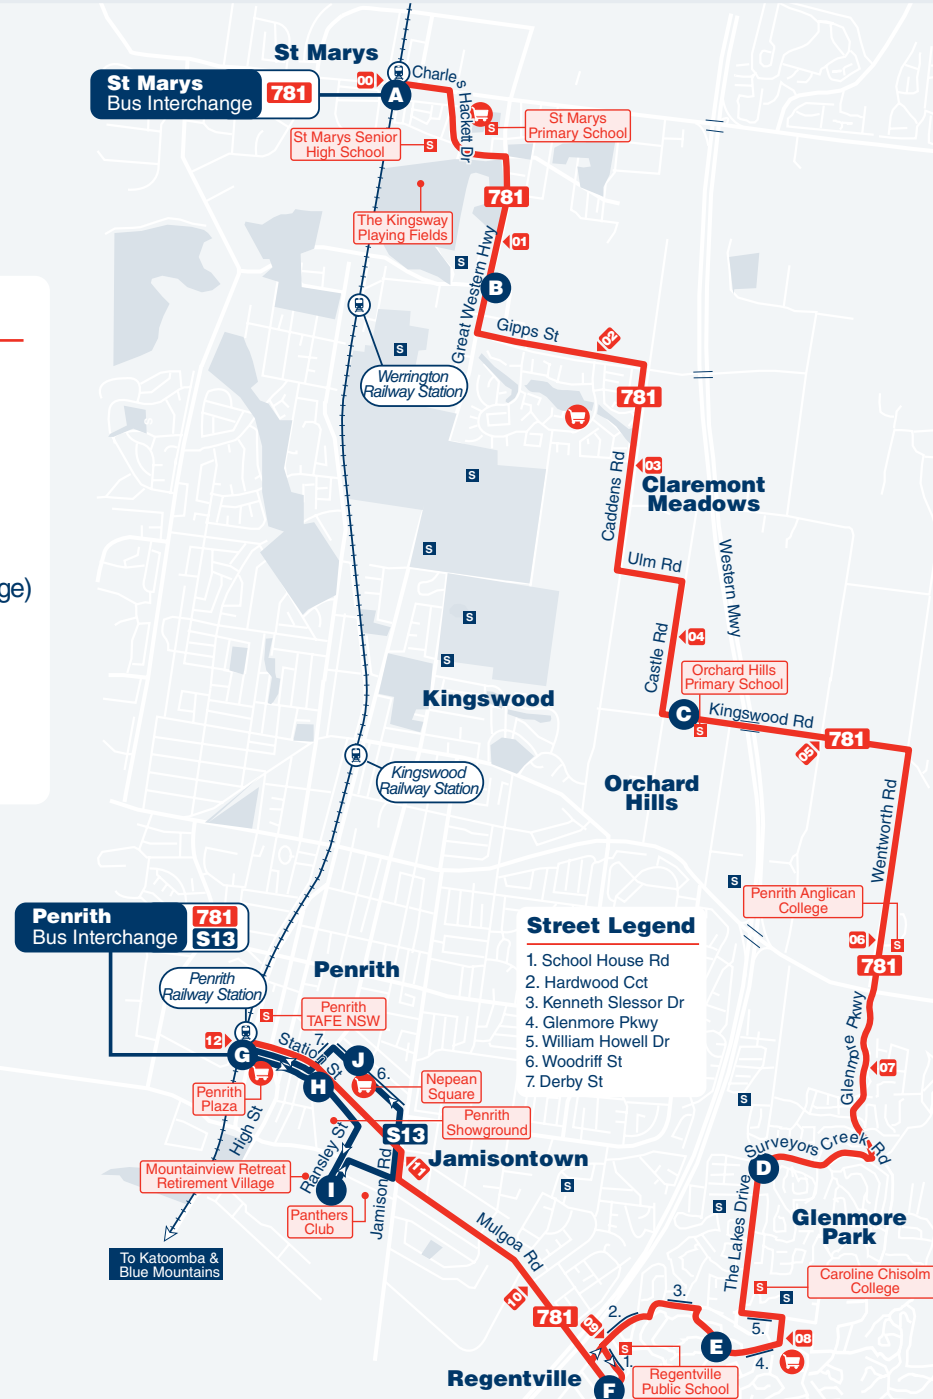

Section Point Legend

- Bus Route 781
- 00 St Marys Station
- 01 Great Western Hwy & Bridge St
- 02 Gipps Rd & Sunflower Dr
- 03 Caddens Rd & Heaton Ave
- 04 110 Castle Rd
- 05 Kingswood Rd & Homestead Rd
- 06 Wentworth Rd (Penrith Anglican College)
- 07 Glenmore Parkway & Windorra Ave
- 08 Morrison Ave and Glenmore Parkway
- 09 Jenette St & School House Rd
- 10 Mulgoa Rd & Glenbrook St
- 11 Jamison Rd & Station St
- 12 Penrith Station

Legend

- Bus Route
- Railway Line
- Section Point
- 781** Bus Route Number
- Educational Institution
- Shopping Centre
- Hospital

Street Legend

1. School House Rd
2. Hardwood Cct
3. Kenneth Slessor Dr
4. Glenmore Pkwy
5. William Howell Dr
6. Woodriff St
7. Derby St

To Katoomba & Blue Mountains

Monday to Friday

map ref	Route Number	S13	S13	S13	S13
		am	am	pm	pm
G	Penrith Interchange (Stand 1)	9.45	11.15	12.35	2.12
H	Station St near Reserve St	9.49	11.19	12.39	2.16
I	Mountainview Retirement Village	9.53	11.23	12.42	2.19
J	Centro Nepean (Woodriff St)	10.01	11.31	12.51	2.28
G	Penrith Interchange	10.05	11.35	12.55	2.32

Service does not operate on Saturday, Sunday or Public Holidays