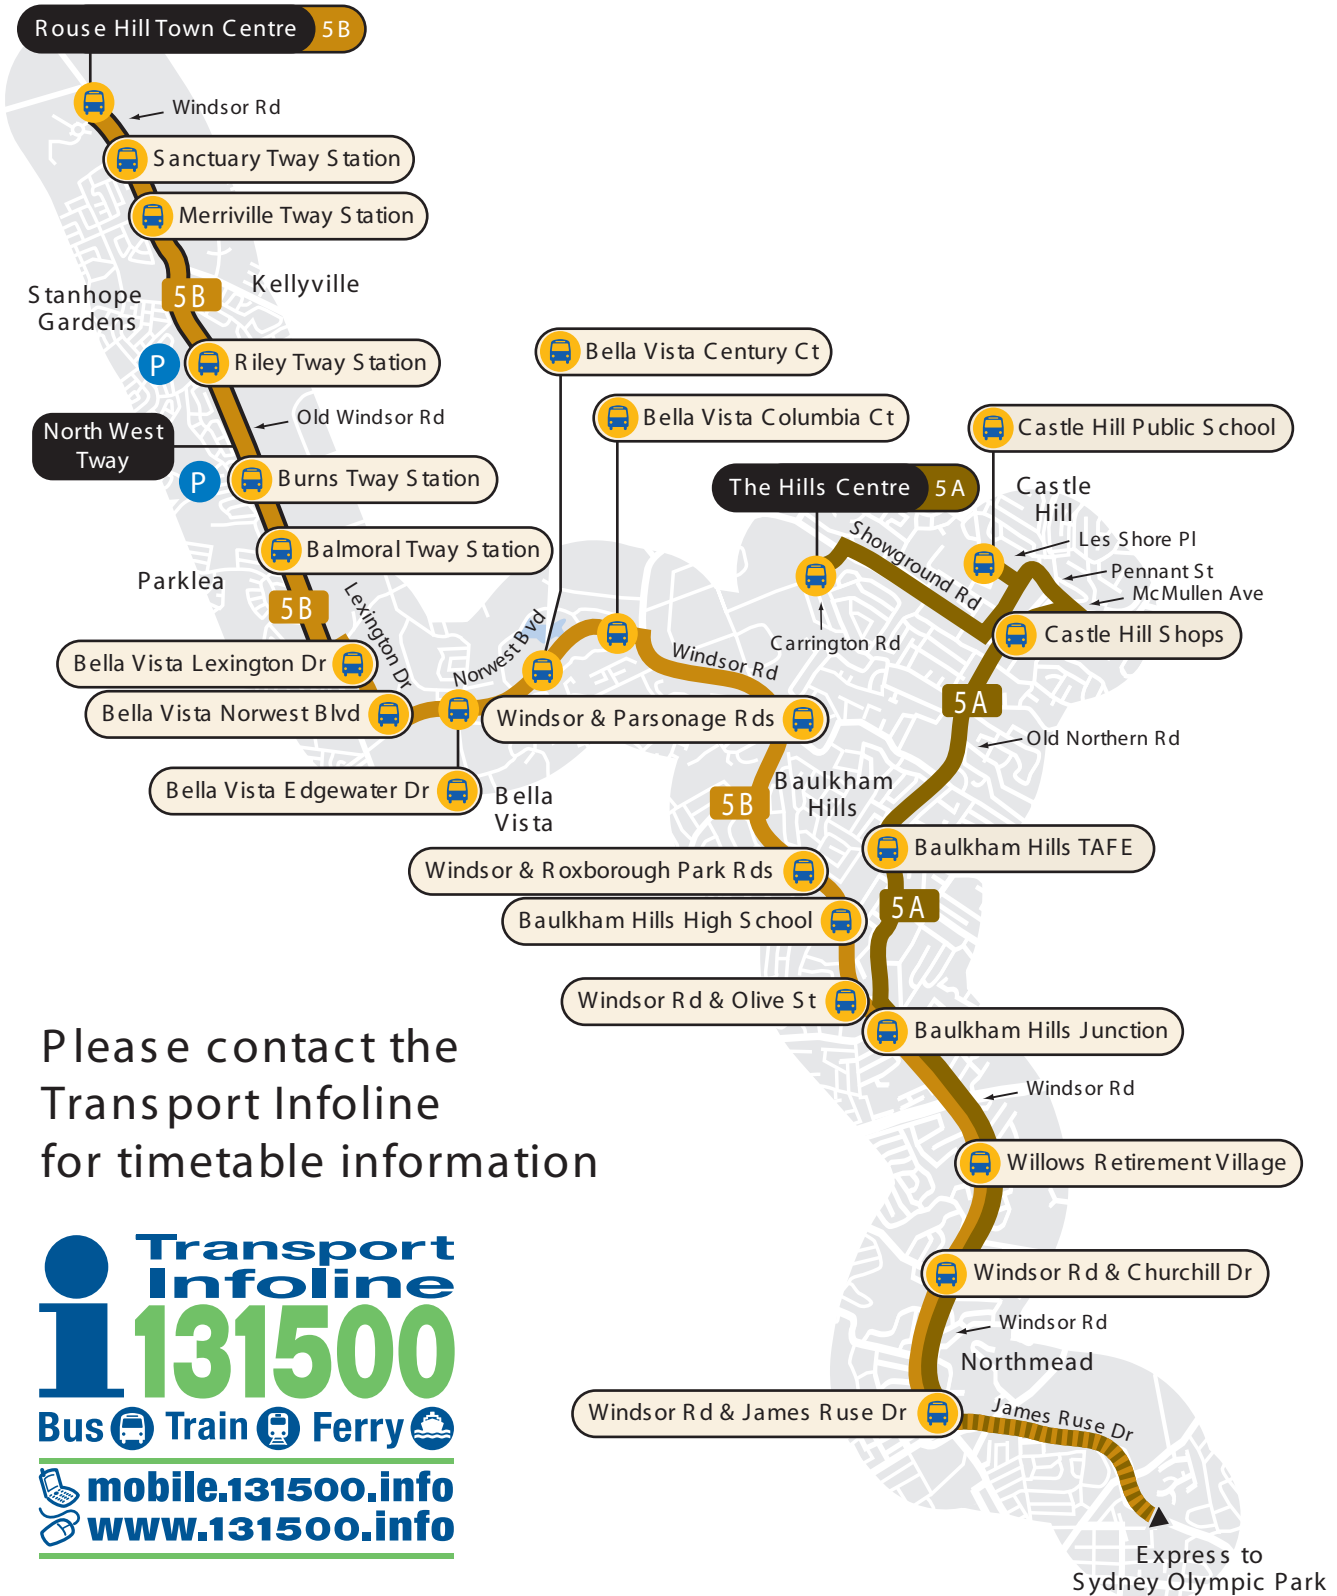

# The Route 5A-5B Major Event Buses now start from Rouse Hill

Please contact the  
Transport Infoline  
for timetable information