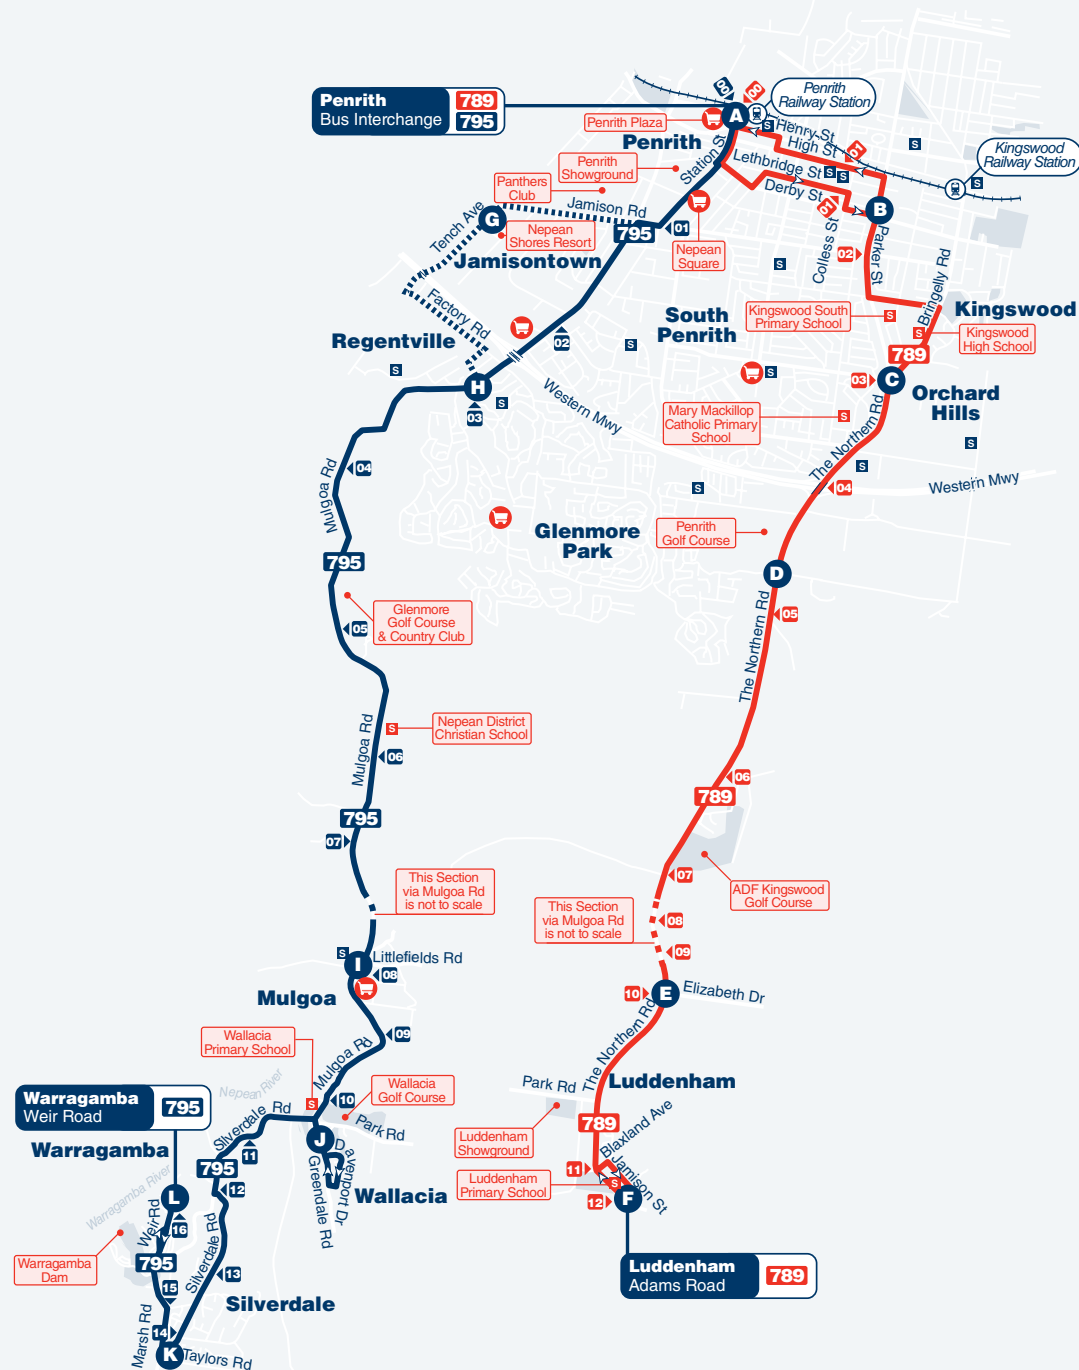

**Section Point Legend**

- Bus Route 795
- 00 Penrith Station
- 01 Station & Jamison
- 02 Mulgoa Rd & Glenbrook St
- 03 School House Rd & Mulgoa Rd
- 04 Lot 24 Mulgoa Rd
- 05 400m Nth of Golf Club Entrance
- 06 1.2km Sth of Golf Club Entrance
- 07 500m Sth of Mayfair on Mulgoa Rd
- 08 Mulgoa P.S.
- 09 Water Channel & Mulgoa Rd
- 10 Water St & Mulgoa Rd
- 11 Silverdale Rd (1.0km West of Wallacia)
- 12 Farnsworth Ave & Silverdale Rd
- 13 Silverdale Rd & Econo PI
- 14 Silverdale Rd & Ridgehaven Rd
- 15 Warradale & Marsh Rds
- 16 Warragamba Dam

**Legend**

- Bus Route
- Railway Line
- ◀07 Section Point
- 789 Bus Route Number
- Educational Institution
- Shopping Centre
- Hospital

## Monday to Friday

map ref	Route Number	795	795	795	795	795	795	795	795	795
		am	am	am	am	am	am	pm	pm	pm
<b>L</b>	Warragamba (Weir Rd)	5.33	6.42	6.55	8.00	9.23	10.46	1.45	<b>W</b> 3.06	4.49
<b>K</b>	Silverdale Rd & Marsh Rd	5.38	6.48	<b>T</b> 7.14	8.06	9.29	10.52	1.51	3.15	4.54
<b>J</b>	Wallacia Hotel (Mulgoa Rd)	5.56	7.07	7.33	8.25	9.47	11.10	2.09	3.33	5.12
<b>I</b>	Mulgoa Public School (Mulgoa Rd)	6.00	7.13	7.39	<b>N</b> 8.31	9.53	11.16	2.15	<b>N</b> 3.37	5.16
<b>H</b>	Mulgoa Rd & Spencer St	6.10	7.24	7.50	8.43	10.04	11.27	2.26	3.50	5.26
<b>G</b>	Nepean Shores Resort (Tench Ave)	....	7.30	....	8.50	10.10	11.33	2.32	....	....
<b>A</b>	Penrith Interchange	6.23	7.40	8.05	9.00	10.20	11.43	2.42	4.04	5.40

## Explanations

L – Bus operates from Penrith via Nepean Shores to Mulgoa Rd, then returns to Penrith.