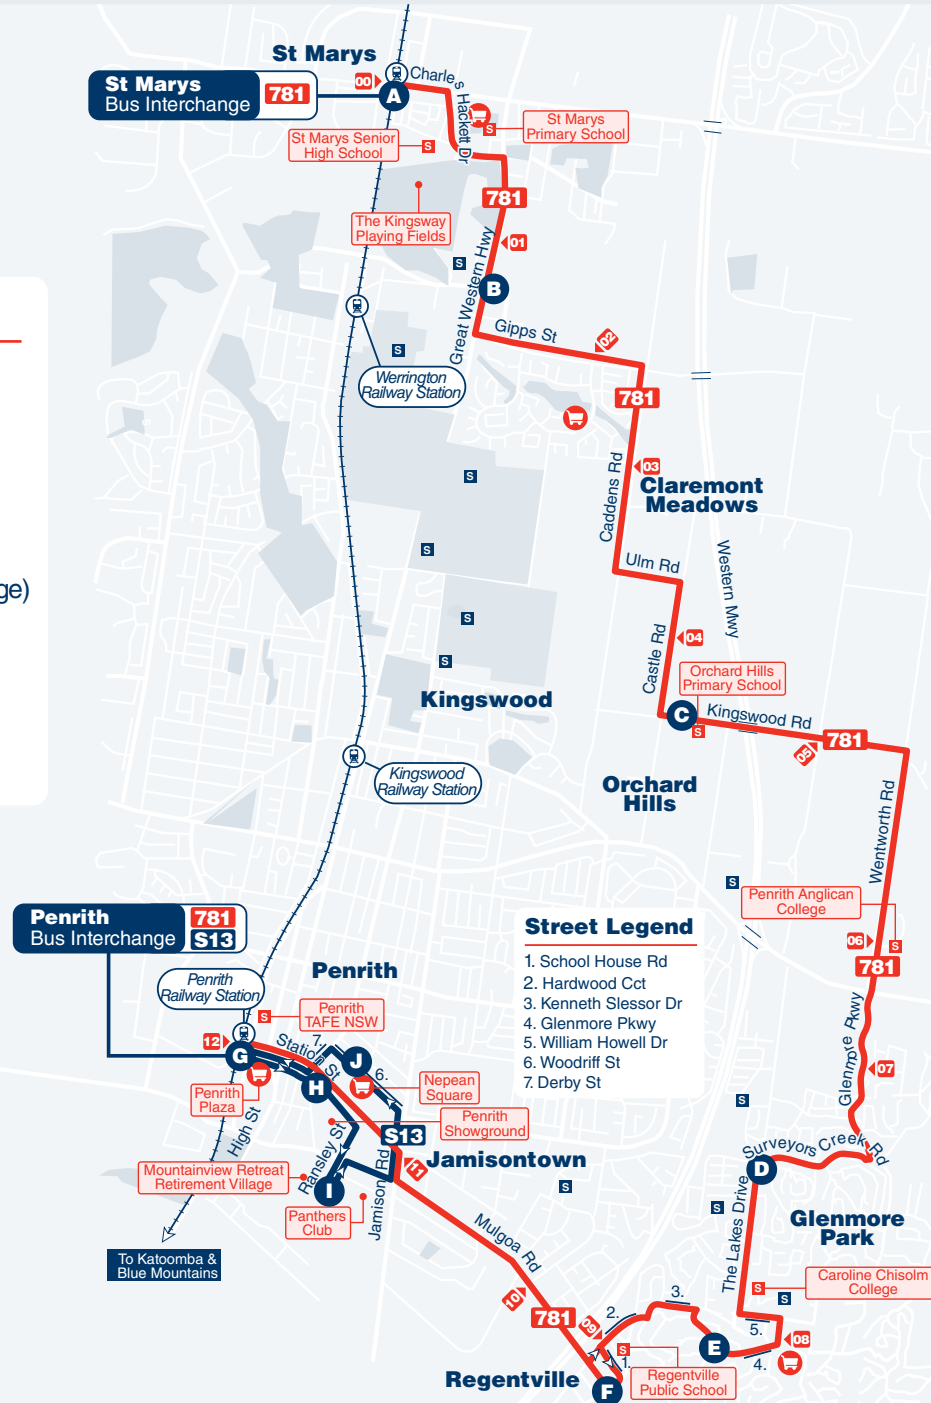

### Section Point Legend

- Bus Route 781
- 00 St Marys Station
- 01 Great Western Hwy & Bridge St
- 02 Gipps Rd & Sunflower Dr
- 03 Caddens Rd & Heaton Ave
- 04 110 Castle Rd
- 05 Kingswood Rd & Homestead Rd
- 06 Wentworth Rd (Penrith Anglican College)
- 07 Glenmore Parkway & Windorra Ave
- 08 Morrison Ave and Glenmore Parkway
- 09 Jenette St & School House Rd
- 10 Mulgoa Rd & Glenbrook St
- 11 Jamison Rd & Station St
- 12 Penrith Station

### Legend

- Bus Route
- Railway Line
- Section Point
- 781** Bus Route Number
- Educational Institution
- Shopping Centre
- Hospital

### Street Legend

1. School House Rd
2. Hardwood Cct
3. Kenneth Slessor Dr
4. Glenmore Pkwy
5. William Howell Dr
6. Woodriff St
7. Derby St

## Monday to Friday

map ref	Route Number	781 am	781 am	781 pm
<b>A</b>	<b>St Marys Interchange</b> (Stand 8)	....	....	3.00
<b>B</b>	Great Western Highway & Werrington Rd	....	....	3.08
<b>C</b>	<b>Orchard Hills Public School</b> (near Kingswood Rd)	<b>G</b> 7.36	<b>G</b> 8.28	<b>K</b> 3.18
<b>D</b>	Surveyors Creek Rd & The Lakes Dr	<b>C</b> 7.49	8.41	....
<b>E</b>	Glenmore Parkway & Allison Dr	7.56	8.47	....
<b>F</b>	Mulgoa & School House Rd	8.00	8.51	....
<b>G</b>	<b>Penrith Interchange</b>	8.15	9.06	....