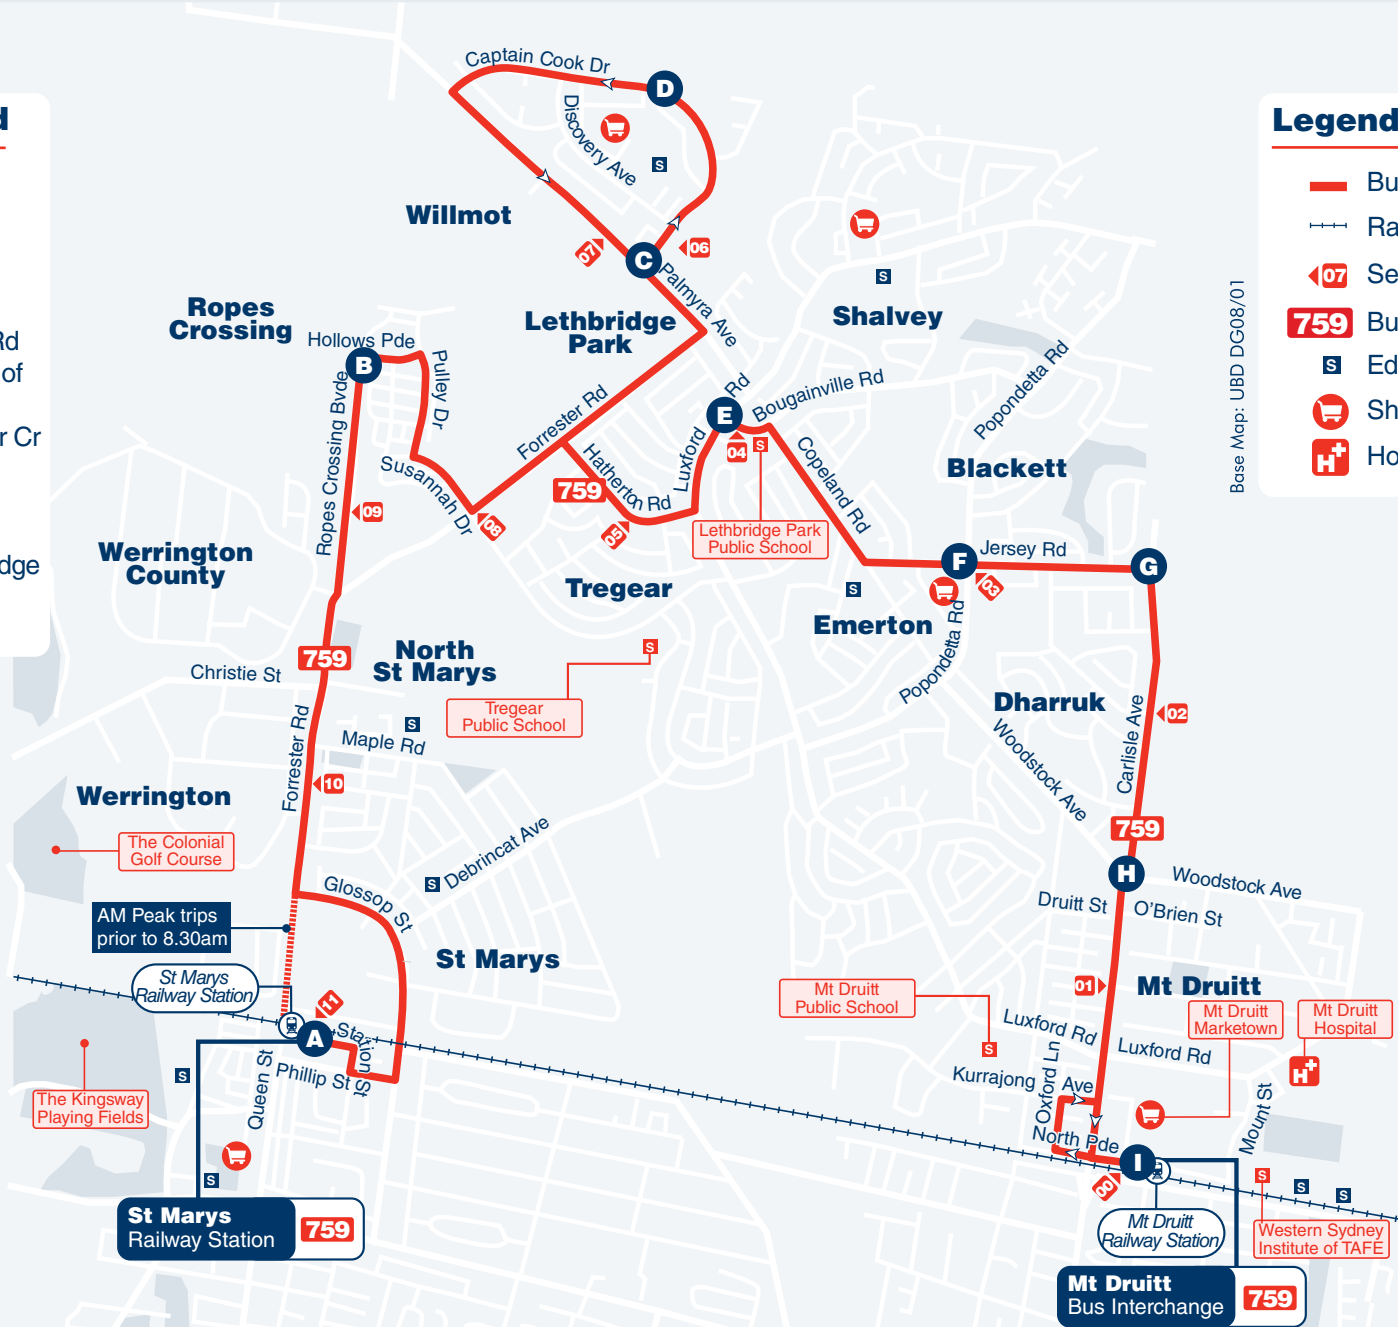

Section Point Legend

- Bus Route 759
- 00 Mt Druitt Station
- 01 Carlisle Ave & Methven St
- 02 Carlisle Ave & Stuart St
- 03 Jersey St & Popendetta Rd
- 04 Bougainville Rd & Luxford Rd
- 05 Hatherton Rd & 300m East of Rymill Rd
- 06 Captain Cook Dr & Mercator Cr
- 07 Palmyra Ave 250m West of Captain Cook Dr (East)
- 08 Susanah Dr & Forrester Rd
- 09 Ropes Crossing Blvd @ Bridge
- 10 Forrester Rd & Griffiths St
- 11 St Marys Station

Legend

- Bus Route
- Railway Line
- 07 Section Point
- 759 Bus Route Number
- S Educational Institution
- Shopping Centre
- H+ Hospital

Base Map: UBD DG08/01

St Marys
Railway Station **759**

Mt Druitt
Bus Interchange **759**

AM Peak trips
prior to 8.30am

Monday to Friday									
map ref	Route Number	759	759	759	759	759	759	759	759
		am	am	am	am	am	am	am	am
A	St Marys Interchange (Stand 5)
B	Ropes Crossing Shops	C6.24	C6.51
C	Captain Cook Dr & Mercator Cr	5.59	6.29	6.56
D	Captain Cook Dr & Roebuck Cr	6.06	6.36	7.03
E	Lethbridge Park Shops (Bougainville Rd)	4.10	4.40	5.10	5.40	6.00	6.10	6.40	7.07
F	Emerton Village Shopping Centre (Jersey Rd)	4.13	4.43	5.13	5.43	6.03	6.13	6.43	7.11
G	Jersey Rd & Carlisle Ave	4.16	4.46	5.16	5.46	6.06	6.17	6.46	7.15
H	Carlisle Ave & Woodstock Ave	4.20	4.50	5.20	5.50	6.10	6.20	6.50	7.21
I	Mt Druitt Interchange	4.26	4.56	5.26	5.56	6.16	6.26	6.56	7.28