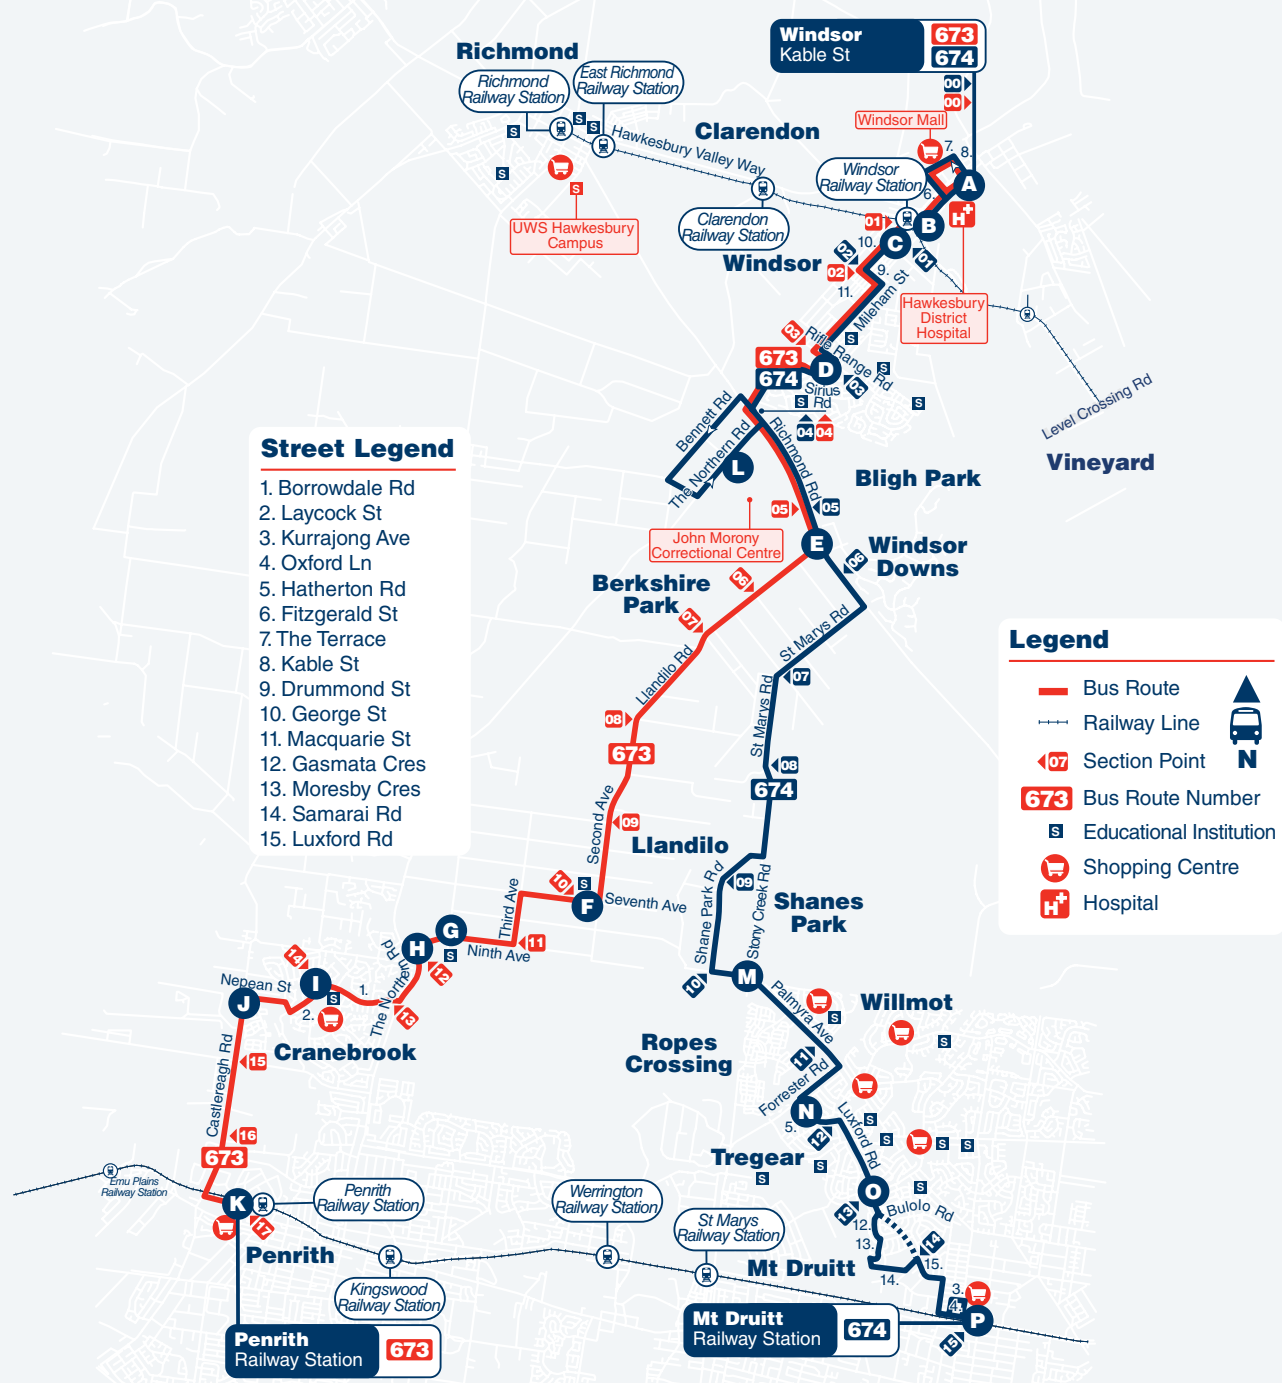

Section Point Legend

- Bus Route 673
- 00 Kable St, Windsor
- 01 Windsor Interchange
- 02 George & Drummond Sts
- 03 Rifle Range & Sirius Rds
- 04 George St & Richmond Rd
- 05 1.6km East of George St
- 06 Llandilo Rd & Second Ave
- 07 Llandilo Rd & Sixth Ave
- 08 Llandilo Rd & Spence Rd
- 09 Llandilo Rd & Fourth Ave
- 10 Llandilo Primary School
- 11 Third Ave & Ninth Ave
- 12 Ninth Ave & The Northern Rd
- 13 Borrowdale Way & Pendock Rd
- 14 Laycock St & Greygums Rd
- 15 Castlereagh & Andrews Rds
- 16 Castlereagh Rd & Coreen Ave
- 17 Penrith Interchange

Section Point Legend

- Bus Route 674
- 00 Kable St, Windsor
- 01 Windsor Interchange
- 02 George & Drummond Sts
- 03 Rifle Range & Sirius Rds
- 04 George St & Richmond Rd
- 05 1.6km East of George St
- 06 Richmond Rd & Sanctuary Dr
- 07 St Marys Rd & Government Rd
- 08 St Marys Rd & Sirius Pl
- 09 Shane Park Rd
- 10 Palmyra Ave & Shanes Park Rd
- 11 Palmyra Ave & Captain Cook Dr
- 12 Hatherton Rd
- 13 Luxford Rd & Popondetta Rd
- 14 Luxford Rd & Samarai Rd
- 15 Mount Druitt Interchange

Street Legend

1. Borrowdale Rd
2. Laycock St
3. Kurrajong Ave
4. Oxford Ln
5. Hatherton Rd
6. Fitzgerald St
7. The Terrace
8. Kable St
9. Drummond St
10. George St
11. Macquarie St
12. Gasmata Cres
13. Moresby Cres
14. Samarai Rd
15. Luxford Rd

Legend

- Bus Route
- --- Railway Line
- ◀07 Section Point
- 673 Bus Route Number
- S Educational Institution
- 🛒 Shopping Centre
- H+ Hospital
- ▲ North Arrow