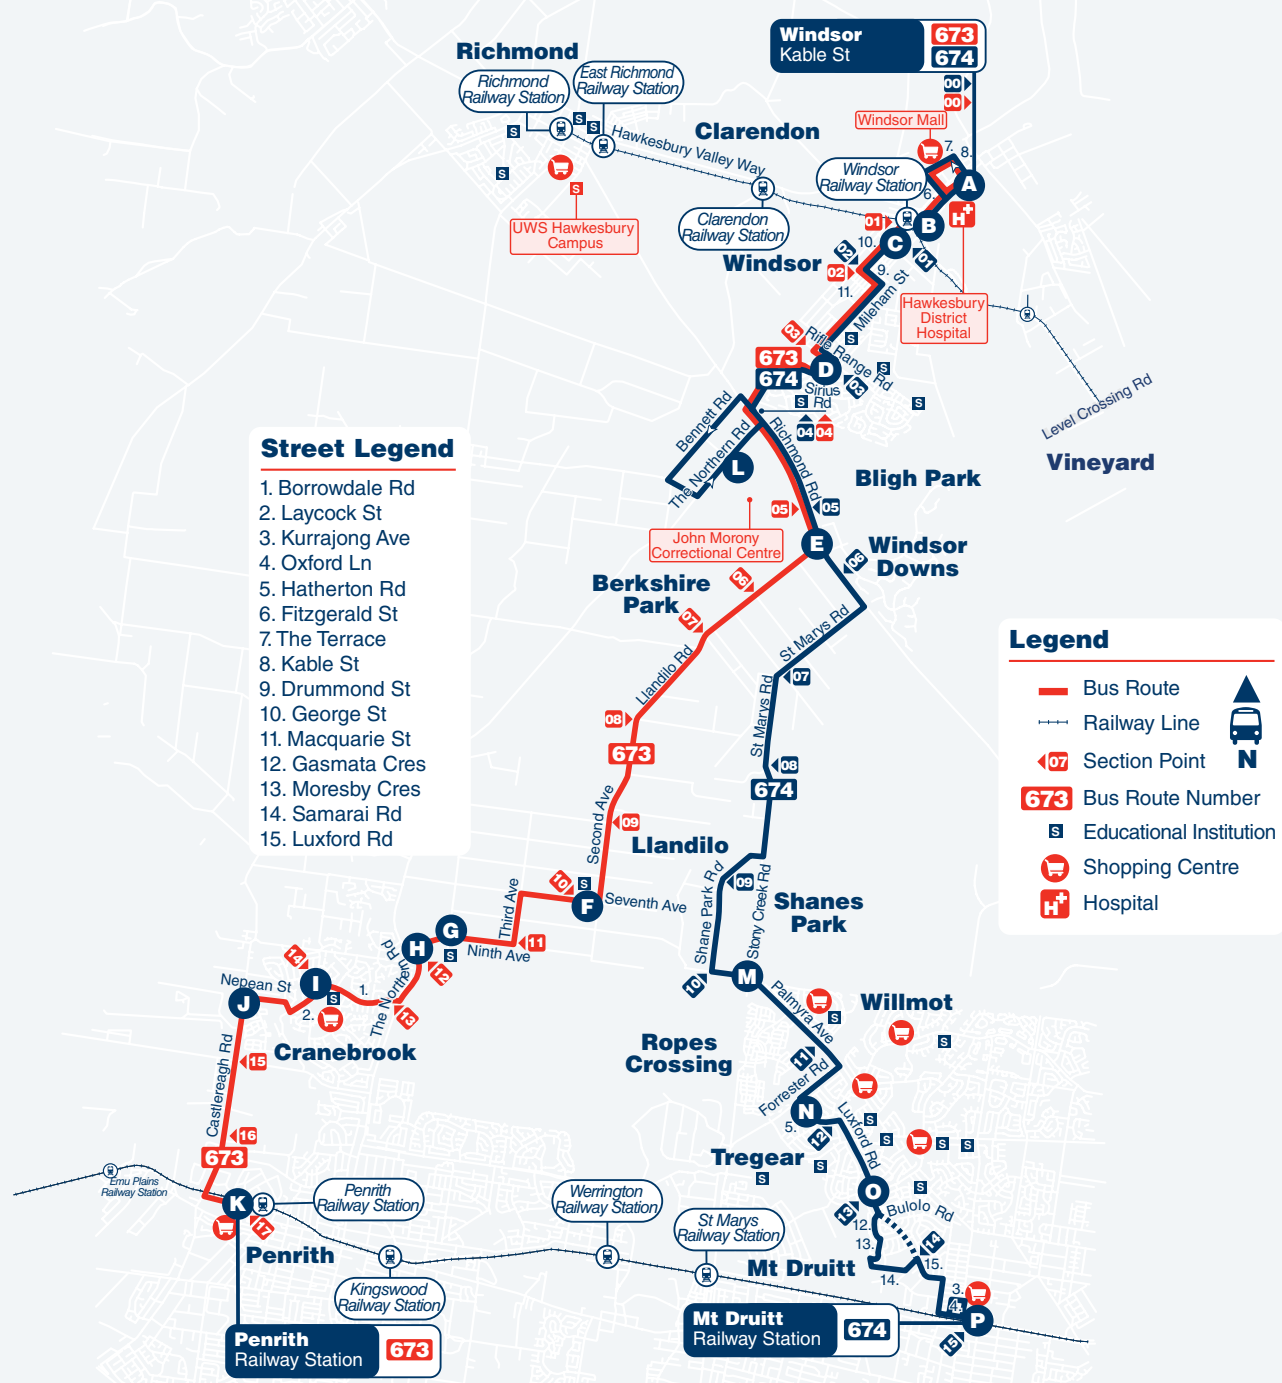

Section Point Legend

- Bus Route 673
- 00 Kable St, Windsor
- 01 Windsor Interchange
- 02 George & Drummond Sts
- 03 Rifle Range & Sirius Rds
- 04 George St & Richmond Rd
- 05 1.6km East of George St
- 06 Llandilo Rd & Second Ave
- 07 Llandilo Rd & Sixth Ave
- 08 Llandilo Rd & Spence Rd
- 09 Llandilo Rd & Fourth Ave
- 10 Llandilo Primary School
- 11 Third Ave & Ninth Ave
- 12 Ninth Ave & The Northern Rd
- 13 Borrowdale Way & Pendock Rd
- 14 Laycock St & Greygums Rd
- 15 Castlereagh & Andrews Rds
- 16 Castlereagh Rd & Coreen Ave
- 17 Penrith Interchange

Section Point Legend

- Bus Route 674
- 00 Kable St, Windsor
- 01 Windsor Interchange
- 02 George & Drummond Sts
- 03 Rifle Range & Sirius Rds
- 04 George St & Richmond Rd
- 05 1.6km East of George St
- 06 Richmond Rd & Sanctuary Dr
- 07 St Marys Rd & Government Rd
- 08 St Marys Rd & Sirius Pl
- 09 Shane Park Rd
- 10 Palmyra Ave & Shanes Park Rd
- 11 Palmyra Ave & Captain Cook Dr
- 12 Hatherton Rd
- 13 Luxford Rd & Popondetta Rd
- 14 Luxford Rd & Samarai Rd
- 15 Mount Druitt Interchange

Street Legend

1. Borrowdale Rd
2. Laycock St
3. Kurrajong Ave
4. Oxford Ln
5. Hatherton Rd
6. Fitzgerald St
7. The Terrace
8. Kable St
9. Drummond St
10. George St
11. Macquarie St
12. Gasmata Cres
13. Moresby Cres
14. Samarai Rd
15. Luxford Rd

W – Service operates via Willeroo Dr, Sanctuary Dr & Nutwood round about.

 – Wheelchair accessible service.

| Saturday | |  | |
|----------|---|--|------|
| map ref | Route Number | 673 | 673 |
| | | am | am |
| K | Penrith Interchange (Stand 16) | 10.05 | 3.52 |
| J | Nepean St & Cranebrook Rd | 10.13 | 4.00 |
| I | Cranebrook Shops (Borrowdale Way) | 10.17 | 4.04 |
| F | Llandilo Public School (Seventh Ave) | 10.26 | 4.13 |
| E | Richmond Rd & Llandilo Rd | 10.35 | 4.22 |
| D | Rifle Range Rd & Mileham St | 10.41 | 4.28 |
| C | George St & Drummond St | 10.45 | 4.32 |
| B | Windsor Interchange (George St) | 10.49 | 4.36 |
| A | Windsor Mall (Kable St) | 10.54 | 4.41 |